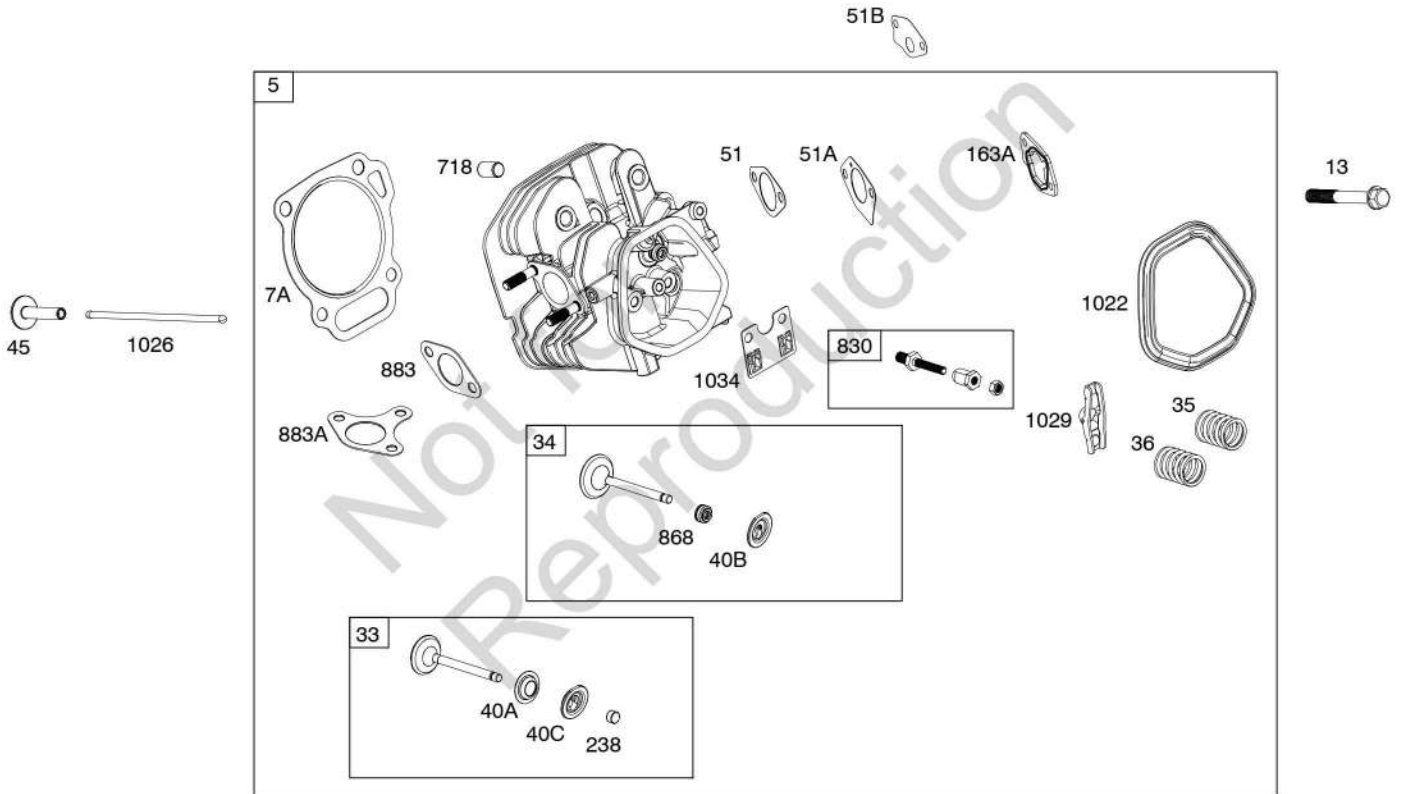

Illustrated Parts List

Model Series

19T100

TYPE NUMBERS
0002 Through 0012.

TABLE OF CONTENTS

Alternator	8
Air Cleaner	4
Armature	9
Blower Housing	7
Camshaft	2
Carburetor	5
Controls	9
Crankcase Cover	2
Crankshaft	2
Cylinder	2
Cylinder Head	3
Electrical System	8
Exhaust Bracket	2
Exhaust System	6
Flywheel	7
Fuel Supply	6
Gasket Sets	3
Governor Spring	9
Ignition	8
Operator's Manual	2
Piston/Rings/Connecting Rod	2
Rewind Starter	7
Spark Plug	9
Warning Label	2

19T100

1319 WARNING LABEL

REQUIRED when replacing parts with warning labels affixed.

1319A WARNING LABEL

REQUIRED when replacing parts with warning labels affixed.

1058 OPERATOR'S MANUAL

1036 EMISSIONS LABEL

614

616

22

Illustrations cover a range of engines. Parts shown without text may not be used on your specific engine.

Illustrations cover a range of engines. Parts shown without text may not be used on your specific engine.