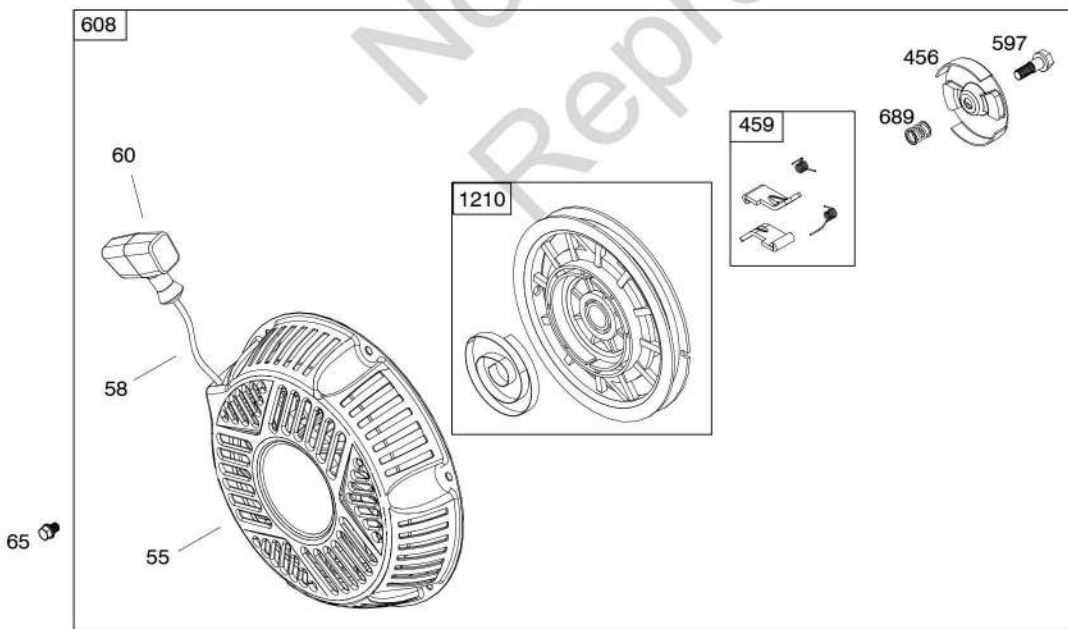

Illustrations cover a range of engines. Parts shown without text may not be used on your specific engine.