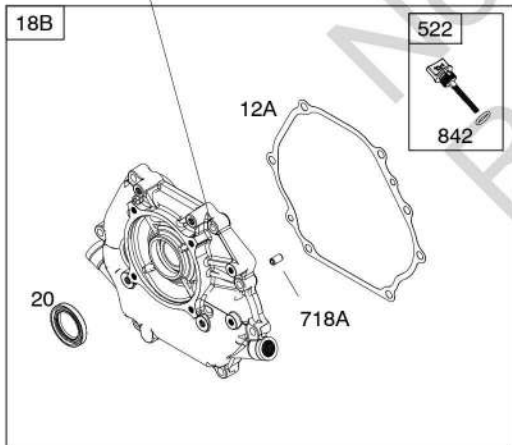

Illustrated Parts List

Model Series

19T100

TYPE NUMBERS
0002 Through 0012.

TABLE OF CONTENTS

Alternator	8
Air Cleaner	4
Armature	9
Blower Housing	7
Camshaft	2
Carburetor	5
Controls	9
Crankcase Cover	2
Crankshaft	2
Cylinder	2
Cylinder Head	3
Electrical System	8
Exhaust Bracket	2
Exhaust System	6
Flywheel	7
Fuel Supply	6
Gasket Sets	3
Governor Spring	9
Ignition	8
Operator's Manual	2
Piston/Rings/Connecting Rod	2
Rewind Starter	7
Spark Plug	9
Warning Label	2

19T100

1319 WARNING LABEL

REQUIRED when replacing parts with warning labels affixed.

1319A WARNING LABEL

REQUIRED when replacing parts with warning labels affixed.

1058 OPERATOR'S MANUAL

1036 EMISSIONS LABEL

614

616

22

Illustrations cover a range of engines. Parts shown without text may not be used on your specific engine.

Illustrations cover a range of engines. Parts shown without text may not be used on your specific engine.