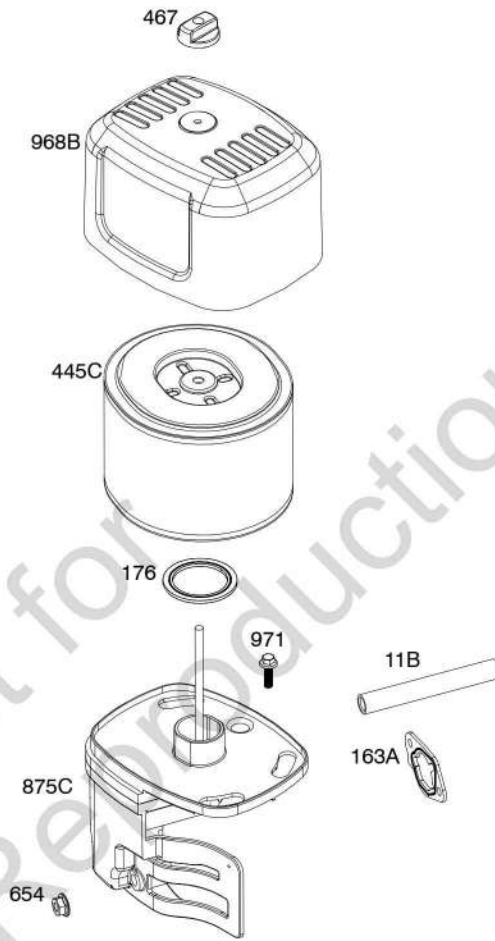

Illustrated Parts List

Model Series

19T100

TYPE NUMBERS
0002 Through 0012.

TABLE OF CONTENTS

Alternator	8
Air Cleaner	4
Armature	9
Blower Housing	7
Camshaft	2
Carburetor	5
Controls	9
Crankcase Cover	2
Crankshaft	2
Cylinder	2
Cylinder Head	3
Electrical System	8
Exhaust Bracket	2
Exhaust System	6
Flywheel	7
Fuel Supply	6
Gasket Sets	3
Governor Spring	9
Ignition	8
Operator's Manual	2
Piston/Rings/Connecting Rod	2
Rewind Starter	7
Spark Plug	9
Warning Label	2

614

616

22

Illustrations cover a range of engines. Parts shown without text may not be used on your specific engine.

Illustrations cover a range of engines. Parts shown without text may not be used on your specific engine.