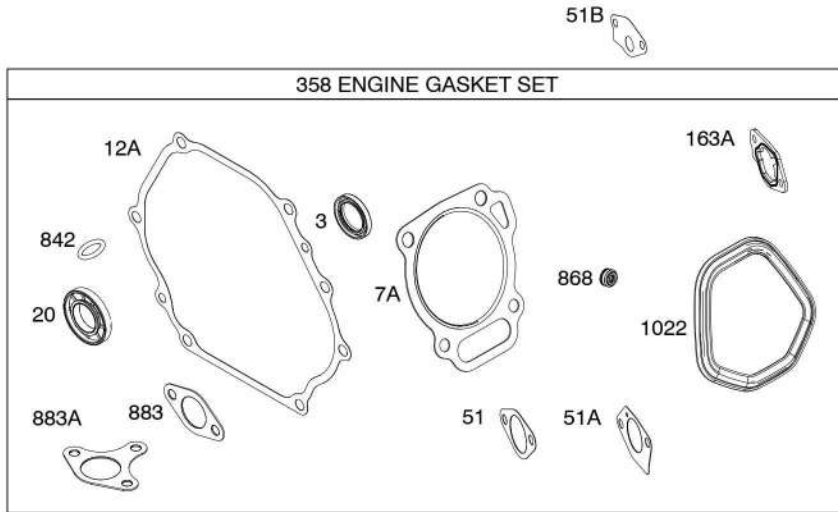

Illustrated Parts List

Model Series

19T100

TYPE NUMBERS
0002 Through 0012.

TABLE OF CONTENTS

Alternator	8
Air Cleaner	4
Armature	9
Blower Housing	7
Camshaft	2
Carburetor	5
Controls	9
Crankcase Cover	2
Crankshaft	2
Cylinder	2
Cylinder Head	3
Electrical System	8
Exhaust Bracket	2
Exhaust System	6
Flywheel	7
Fuel Supply	6
Gasket Sets	3
Governor Spring	9
Ignition	8
Operator's Manual	2
Piston/Rings/Connecting Rod	2
Rewind Starter	7
Spark Plug	9
Warning Label	2

614

616

22

Illustrations cover a range of engines. Parts shown without text may not be used on your specific engine.

Illustrations cover a range of engines. Parts shown without text may not be used on your specific engine.