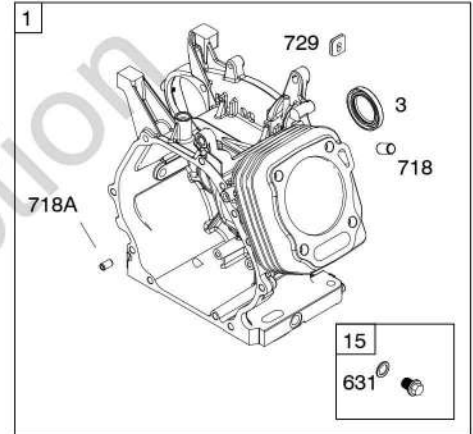

Illustrated Parts List

Model Series

19T100

TYPE NUMBERS
0002 Through 0012.

TABLE OF CONTENTS

Alternator	8
Air Cleaner	4
Armature	9
Blower Housing	7
Camshaft	2
Carburetor	5
Controls	9
Crankcase Cover	2
Crankshaft	2
Cylinder	2
Cylinder Head	3
Electrical System	8
Exhaust Bracket	2
Exhaust System	6
Flywheel	7
Fuel Supply	6
Gasket Sets	3
Governor Spring	9
Ignition	8
Operator's Manual	2
Piston/Rings/Connecting Rod	2
Rewind Starter	7
Spark Plug	9
Warning Label	2

PRINTED IN U.S.A.

COPYRIGHT by BRIGGS & STRATTON CORPORATION
All rights reserved. No part of this material may be reproduced or transmitted,
in any form or by any means, electronic or mechanical, including photocopying,
recording or by any information storage and retrieval system, without permission
in writing from Briggs & Stratton Corporation.

19T100

REQUIRED when replacing parts with warning labels affixed.

REQUIRED when replacing parts with warning labels affixed.

1036 EMISSIONS LABEL

614

616

22

Illustrations cover a range of engines. Parts shown without text may not be used on your specific engine.