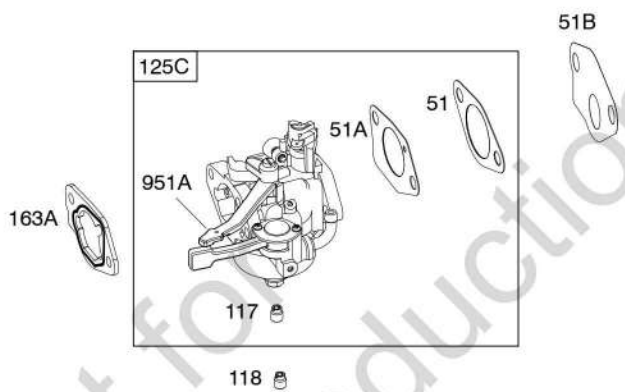

Illustrated Parts List

Model Series

19T100

TYPE NUMBERS
0002 Through 0012.

TABLE OF CONTENTS

Alternator	8
Air Cleaner	4
Armature	9
Blower Housing	7
Camshaft	2
Carburetor	5
Controls	9
Crankcase Cover	2
Crankshaft	2
Cylinder	2
Cylinder Head	3
Electrical System	8
Exhaust Bracket	2
Exhaust System	6
Flywheel	7
Fuel Supply	6
Gasket Sets	3
Governor Spring	9
Ignition	8
Operator's Manual	2
Piston/Rings/Connecting Rod	2
Rewind Starter	7
Spark Plug	9
Warning Label	2

19T100

1319 WARNING LABEL

REQUIRED when replacing parts with warning labels affixed.

1319A WARNING LABEL

REQUIRED when replacing parts with warning labels affixed.

1058 OPERATOR'S MANUAL

1036 EMISSIONS LABEL

614

616

22

Illustrations cover a range of engines. Parts shown without text may not be used on your specific engine.

Illustrations cover a range of engines. Parts shown without text may not be used on your specific engine.

Illustrations cover a range of engines. Parts shown without text may not be used on your specific engine.

Illustrations cover a range of engines. Parts shown without text may not be used on your specific engine.