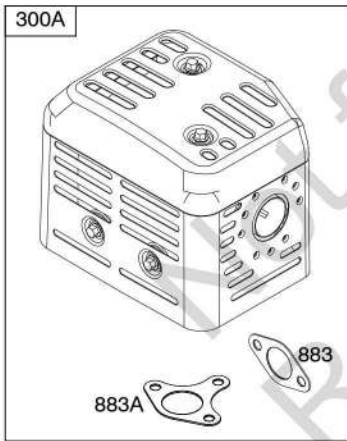

Illustrations cover a range of engines. Parts shown without text may not be used on your specific engine.