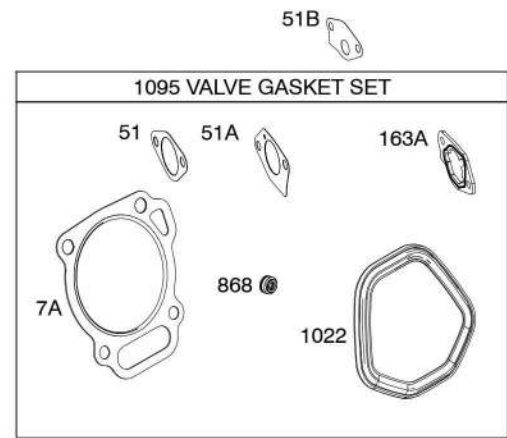

Illustrated Parts List

Model Series

19T100

TYPE NUMBERS
0002 Through 0012.

TABLE OF CONTENTS

Alternator	8
Air Cleaner	4
Armature	9
Blower Housing	7
Camshaft	2
Carburetor	5
Controls	9
Crankcase Cover	2
Crankshaft	2
Cylinder	2
Cylinder Head	3
Electrical System	8
Exhaust Bracket	2
Exhaust System	6
Flywheel	7
Fuel Supply	6
Gasket Sets	3
Governor Spring	9
Ignition	8
Operator's Manual	2
Piston/Rings/Connecting Rod	2
Rewind Starter	7
Spark Plug	9
Warning Label	2

614

616

22

Illustrations cover a range of engines. Parts shown without text may not be used on your specific engine.

Illustrations cover a range of engines. Parts shown without text may not be used on your specific engine.