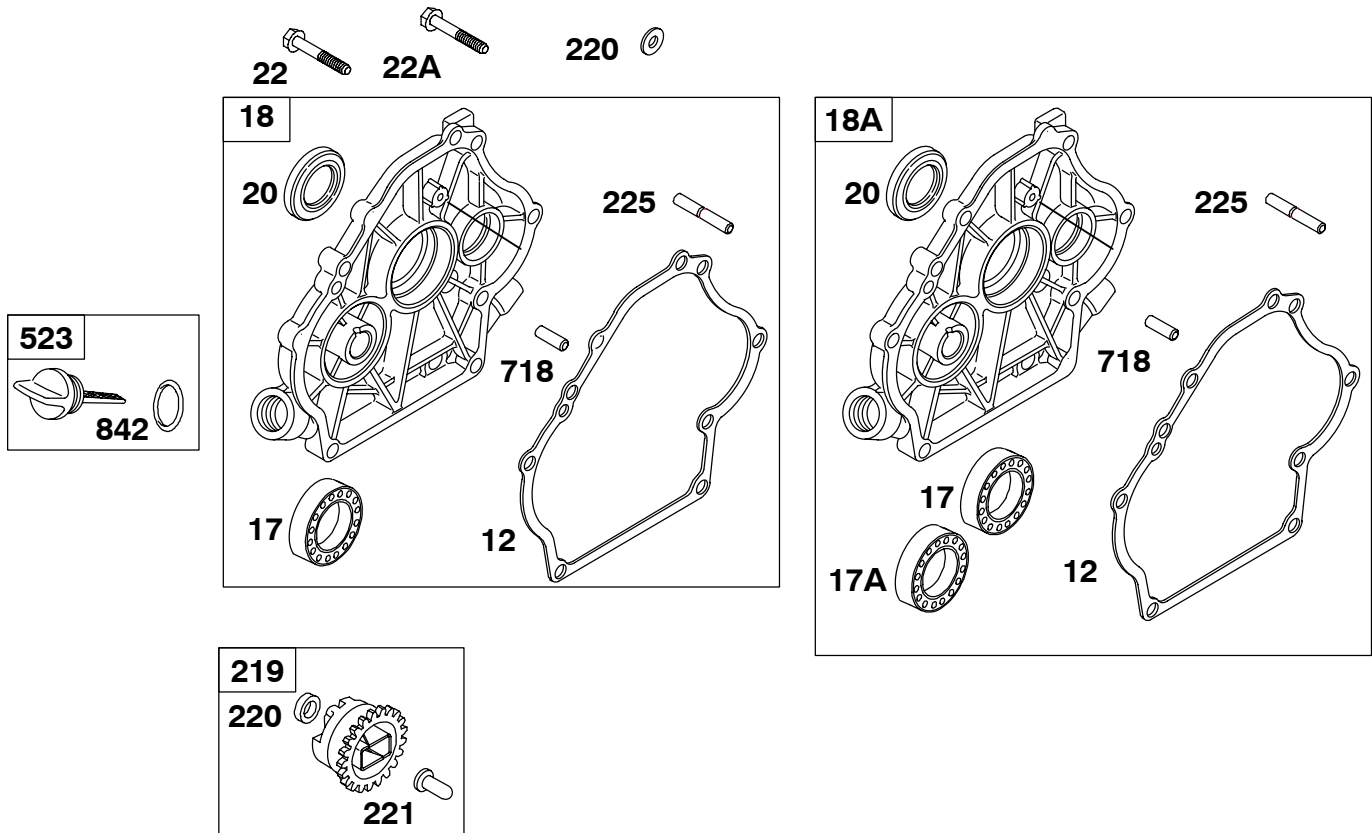

REF. NO.	PART NO.	DESCRIPTION	REF. NO.	PART NO.	DESCRIPTION	REF. NO.	PART NO.	DESCRIPTION
12	710628	Gasket-Crankcase	20	710215	Seal-Oil (PTO Side)	219	715696	Gear-Governor
17	710003	Bearing-Ball			Note -----	220	710035	Washer (Governor Gear)
17A	710790	Bearing-Ball Used on Type No(s). 0131, 0132, 0144, 0145, 0152, 0160, 0169.			710788 Seal-Oil (PTO Side) Used on Type No(s). 0131, 0132, 0144, 0145, 0152, 0160, 0169,	221	710027	Cup-Governor
18	715463	Cover-Crankcase				225	710028	Shaft-Governor Gear
18A	715597	Cover-Crankcase (Includes 710790 Ball Bearing) Used on Type No(s). 0131, 0132, 0144, 0145, 0152, 0160, 0169	22	710032	Screw (Crankcase Cover/Sump) (Quantity 8)	523	715588	Dipstick
			22A	710306	Screw (Crankcase Cover/Sump) (Quantity 1)	718	710005	Pin-Locating
						842	710029	Seal-O Ring (Dipstick)

Carburetor Overhaul Kit-Reference 121
Engine Gasket Set-Reference 358

Carburetor Gasket Set-Reference 977
Valve Gasket Set-Reference 1095