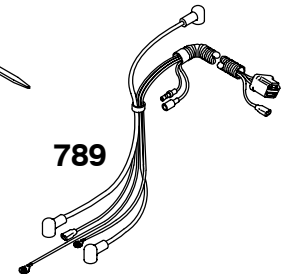

Carburetor Overhaul Kit-Reference 121
Engine Gasket Set-Reference 358

Carburetor Gasket Set-Reference 977
Valve Gasket Set-Reference 1095

REF. NO.	PART NO.	DESCRIPTION	REF. NO.	PART NO.	DESCRIPTION	REF. NO.	PART NO.	DESCRIPTION
23	715429	Flywheel ----- Note ----- 715598 Flywheel Used on Type No(s). 0131, 0132, 0144, 0145, 0152, 0160, 0169.	333	715464	Armature-Magneto ----- Note ----- 715023 Armature-Magneto Used on Type No(s). 0084, 0140, 0155, 0169, 0284. 715982 Armature-Magneto Used on Type No(s). 0042, 0158.	455	710277	Cup-Flywheel ----- Note ----- 710366 Cup-Flywheel Used on Type No(s). 0072, 0131, 0132, 0144, 0145, 0146, 0152, 0160.
23A	715430	Flywheel Used on Type No(s). 0155. ----- Note ----- 715687 Flywheel Used on Type No(s). 0140, 0284. 715733 Flywheel Used on Type No(s). 0169.	334	710047	Screw (Magneto Armature)	474	715255	Alternator (4 Amp) Used on Type No(s). 0155. ----- Note ----- 715194 Alternator (10 Amp) Used on Type No(s). 0284.
332	710048	Nut (Flywheel)	356B	710324	Wire-Stop ----- Note ----- 710931 Wire-Stop Used on Type No(s). 0141.	521	710045	Shield-Cable
332A	710345	Nut (Flywheel)				729A	710046	Clip-Wire
						1084	710386	Connector-Terminal
						1119	710047	Screw (Alternator)

Carburetor Overhaul Kit-Reference 121
Engine Gasket Set-Reference 358

Carburetor Gasket Set-Reference 977
Valve Gasket Set-Reference 1095

REF. NO.	PART NO.	DESCRIPTION	REF. NO.	PART NO.	DESCRIPTION	REF. NO.	PART NO.	DESCRIPTION
281C	710658	Panel-Control	664	691087	Nut (Key Switch)	890A	710644	Bracket-Support
356C	710890	Wire-Stop Used on Type No(s). 0169, 0284.	685	710089	Screw (Rectifier)	892	692318	Switch-Key (Includes Key Set)
475	715200	Rectifier	789	710645	Harness-Wiring	990	691959	Key Set
500	691086	Washer (Keyswitch)	840	715432	Kit-Panel Used on Type No(s). 0155.	1054	710349	Tie-Cable
652C	710074	Screw (Support Bracket)	840A	715689	Kit-Panel Used on Type No(s). 0169, 0284.	1184	710068	Nut (Support Bracket)
663B	710074	Screw (Control Panel)						