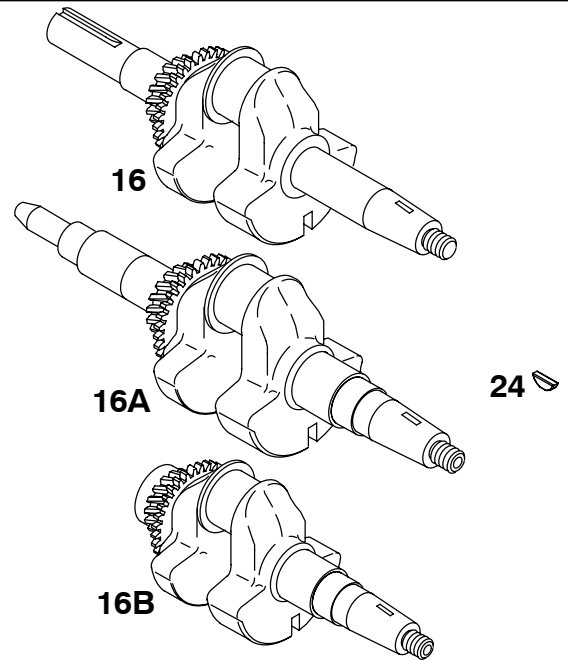

REF. NO.	PART NO.	DESCRIPTION	REF. NO.	PART NO.	DESCRIPTION	REF. NO.	PART NO.	DESCRIPTION
16	715426	Crankshaft (SAE 1" Keyway) Used on Type No(s). 0035, 0084, 0120, 0133, 0140, 0141, 0147, 0153, 0155, 0157, 0159, 0162, 0166, 0284. ----- Note ----- 715499 Crankshaft (SAE 3/4" Keyway) Used on Type No(s). 0047, 0127, 0190.	24	710037	Key-Flywheel	46	715451	Camshaft ----- Note ----- 715606 Camshaft Used on Type No(s). 0131, 0132, 0144, 0145, 0152, 0160, 0169.
16A	715469	Crankshaft (SAE Taper) Used on Type No(s). 0038, 0042, 0158, 0188, 0189.	25	715594	Piston Assembly (Standard) ----- Note ----- 715595 Piston Assembly (.020" Oversize)	101	710616	Pin-Shaft ----- Note ----- 710340 Pin-Shaft Used on Type No(s). 0131, 0132, 0144, 0145, 0152, 0160, 0169.
16B	715592	Crankshaft (2:1 Gear Reduction) Used on Type No(s). 0131, 0132, 0144, 0145, 0152, 0160, 0169.	26	715452	Ring Set (Standard) ----- Note ----- 715454 Ring Set (.020" Oversize)	1051	710039	Ring-Retaining
			27	710040	Lock-Piston Pin			
			28	715455	Pin-Piston			
			29	715427	Rod-Connecting			
			32	710095	Screw (Connecting Rod)			

Carburetor Overhaul Kit-Reference 121
Engine Gasket Set-Reference 358

Carburetor Gasket Set-Reference 977
Valve Gasket Set-Reference 1095