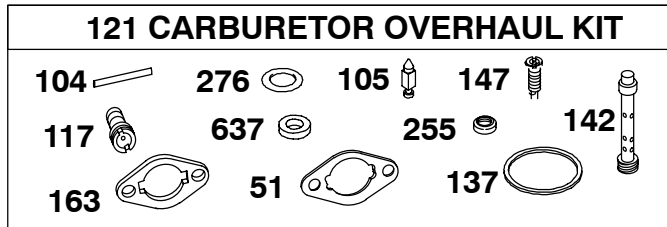

REF. NO.	PART NO.	DESCRIPTION	REF. NO.	PART NO.	DESCRIPTION	REF. NO.	PART NO.	DESCRIPTION
3	710000	Seal-Oil (Magneto Side)	121	716245	Kit-Carburetor Overhaul	868	711634	Seal-Valve (Used After Code Date 03013000).
7	710624	Gasket-Cylinder Head	137		Gasket-Float Bowl (Sold in Kit Only)			----- Note -----
12	710628	Gasket-Crankcase	142	710664	Nozzle-Carburetor			710979 Seal-Valve (Used Before Code Date 03013100).
20	710215	Seal-Oil (PTO Side)	147	710883	Jet-Pilot	883	710082	Gasket-Exhaust
		----- Note -----	163	710639	Gasket-Air Cleaner	977	715485	Gasket Set-Carburetor
		710788 Seal-Oil (PTO Side)	255	710678	Bushing-Choke Shaft (Sold in Kit Only)	1022	710626	Gasket-Rocker Cover
		Used on Type No(s). 0131, 0132, 0144, 0145, 0152, 0160, 0169.	276		Washer-Sealing (Sold in Kit Only)	1095	715483	Gasket Set-Valve
51	710060	Gasket-Intake	358	715714	Gasket Set-Engine			
104	710663	Pin-Float Hinge	631	710004	Washer (Oil Drain Plug)			
105	710661	Valve-Float Needle	637		Washer (Throttle Shaft) (Sold in Kit Only)			
		----- Note -----	691	710055	Seal-Governor Shaft			
		712042 Valve-Float Needle	696	710091	Seal-O Ring (Oil Sensor)			
		Used on Type No(s). 0162, 0190.	842	710029	Seal-O Ring (Dipstick)			
117	710881	Jet-Main						

Carburetor Overhaul Kit-Reference 121
Engine Gasket Set-Reference 358

Carburetor Gasket Set-Reference 977
Valve Gasket Set-Reference 1095