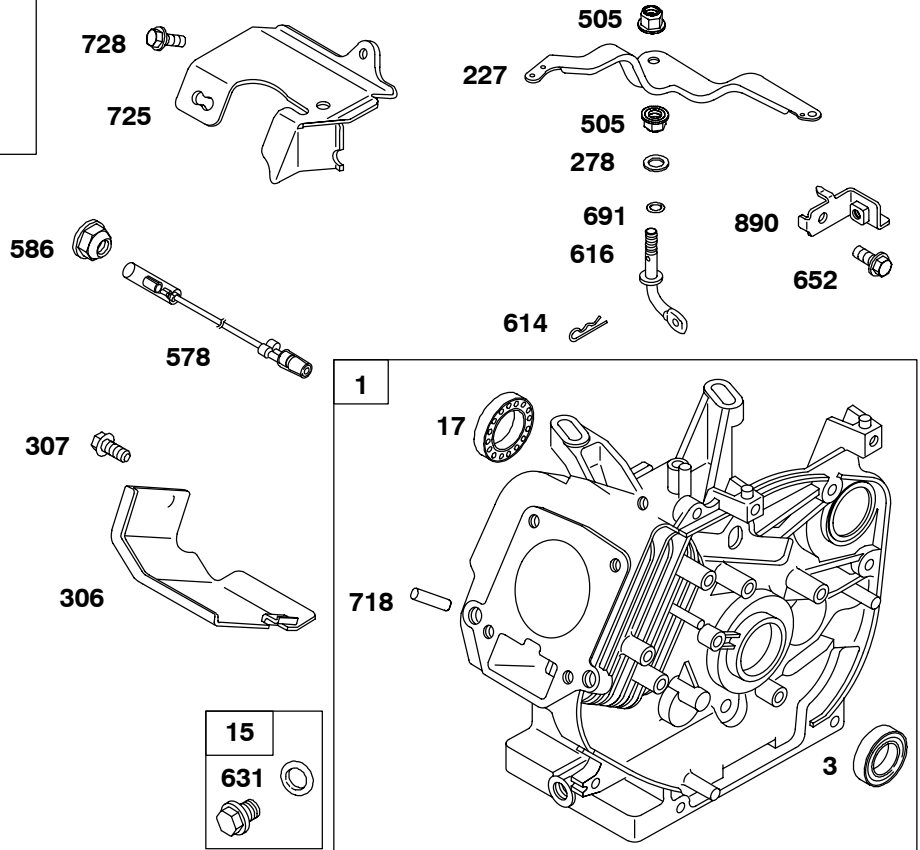

Illustrated Parts List

Model Series

138400

TYPE NUMBERS
0035 THROUGH 0284.

TABLE OF CONTENTS

Air Cleaner	8
Alternator	13
Blower Housing	12
Camshaft	5
Carburetor	6
Carburetor Overhaul Kit	17
Controls	7
Control Panel	12, 14
Crankcase Cover/Sump	3
Crankshaft	5
Cylinder	2
Cylinder Head	4
Electric Starter	16
Engine Gasket Set	17
Exhaust System	9, 10
Flywheel	13
Fuel System	11
Governor Spring	7
Ignition	12, 13
Lubrication	3
Oil Sensor Group	2
Piston/Rings/Connecting Rod	5
Rewind Starter	15
Valve Gasket Set	4

REQUIRED when replacing parts with warning labels affixed.

REF. NO.	PART NO.	DESCRIPTION	REF. NO.	PART NO.	DESCRIPTION	REF. NO.	PART NO.	DESCRIPTION
1	715461	Cylinder Assembly ----- Note ----- 715462 Cylinder Assembly Used on Type No(s). 0084, 0127, 0155, 0169, 0284. 715528 Cylinder Assembly Used on Type No(s). 0120, 0131, 0133, 0141, 0144, 0147, 0152, 0153, 0157, 160.	17	710003	Bearing-Ball	616	710636	Crank-Governor Washer
			227	710051	Lever-Governor Control	631	710004	Washer (Oil Drain Plug)
			278	710058	Washer (Governor Control Lever)	652	710023	Screw (Support Bracket)
			306	710063	Shield-Cylinder	691	710055	Seal-Governor Shaft
			307	710023	Screw (Cylinder Shield)	696	710091	Seal-O Ring (Oil Sensor)
			505	710059	Nut (Governor Control Lever)	718	710005	Pin-Locating
			578	710308	Wire Assembly (Oil Sensor)	725	710102	Shield-Heat
3	710000	Seal-Oil (Magneto Side)	586	710090	Nut (Oil Sensor)	728	710023	Screw (Heat Shield)
15	715000	Plug-Oil Drain	614	710056	Pin-Cotter	890	715136	Bracket-Support
						1052	715353	Sensor-Oil
						1058	MS3824	Operator's Manual
						1319	794467	Label-Warning
						1330	272147	Repair Manual