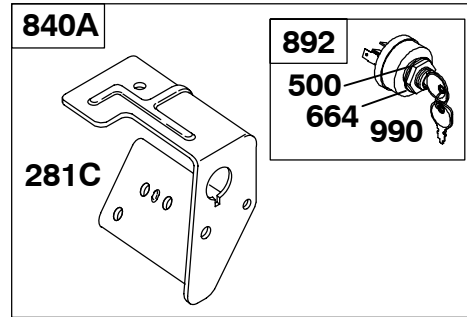

REF. NO.	PART NO.	DESCRIPTION	REF. NO.	PART NO.	DESCRIPTION	REF. NO.	PART NO.	DESCRIPTION
281C	710658	Panel-Control	664	691087	Nut (Key Switch)	890A	710644	Bracket-Support
356C	710890	Wire-Stop Used on Type No(s). 0169, 0284.	685	710089	Screw (Rectifier)	892	692318	Switch-Key (Includes Key Set)
475	715200	Rectifier	789	710645	Harness-Wiring	990	691959	Key Set
500	691086	Washer (Keyswitch)	840	715432	Kit-Panel Used on Type No(s). 0155.	1054	710349	Tie-Cable
652C	710074	Screw (Support Bracket)	840A	715689	Kit-Panel Used on Type No(s). 0169, 0284.	1184	710068	Nut (Support Bracket)
663B	710074	Screw (Control Panel)						

Carburetor Overhaul Kit-Reference 121
Engine Gasket Set-Reference 358

Carburetor Gasket Set-Reference 977
Valve Gasket Set-Reference 1095