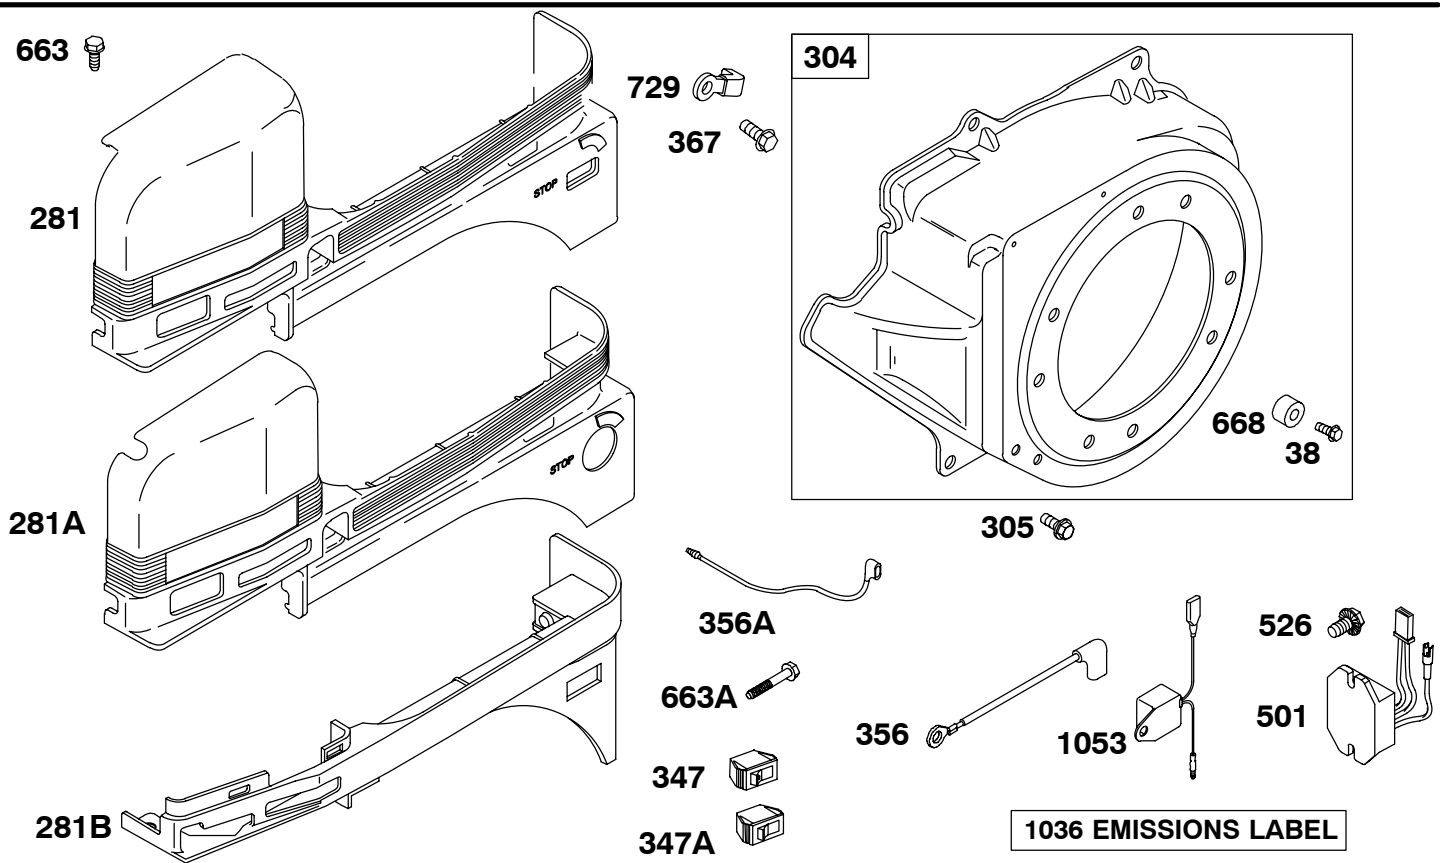

138400

REF. NO.	PART NO.	DESCRIPTION	REF. NO.	PART NO.	DESCRIPTION	REF. NO.	PART NO.	DESCRIPTION
38	710160	Screw (Fuel Shut Off Valve)	304	715465	Housing-Blower	305	710023	Screw (Blower Housing)
281	710646	Panel-Control Used on Type No(s). 0035, 0038, 0047, 0120, 0127, 0131, 0132, 0133, 0144, 0145, 0147, 0152, 0153, 0157, 0158, 0159, 0160, 0162, 0166, 0190. ----- Note ----- 711776 Panel-Control Used on Type No(s). 0188.			----- Note ----- 715466 Housing-Blower Used on Type No(s). 0084, 0155. 715599 Housing-Blower Used on Type No(s). 0131, 0132, 0144, 0145, 0152, 0160. 715688 Housing-Blower Used on Type No(s). 0140, 0284. 715732 Housing-Blower Used on Type No(s). 0169.	347	691995	Switch-Rocker (Without Lamp)
281A	710647	Panel-Control Used on Type No(s). 0084, 0155, 0284.			715769 Housing-Blower Used on Type No(s). 0035E3, 0038E2, 0050E2, 0127, 0134, 0141, 0162, 0164, 0188, 0189, 0190.	347A	495098S	Switch-Rocker (With Lamp)
281B	710733	Panel-Control Used on Type No(s). 0042. ----- Note ----- 712048 Panel-Control Used on Type No(s). 0189.				356	710120	Wire-Stop
						356A	710087	Wire-Stop
						367	710023	Screw (Wire Clip)
						501	691185	Regulator Used on Type No(s). 0140, 0169, 0284.
						526	710057	Screw (Regulator)
						663	710234	Screw (Control Panel)
						663A	710095	Screw (Control Panel)
						668	710159	Spacer
						729	710083	Clip-Wire
						1036		Label-Emissions (Available from a Briggs & Stratton Authorized Dealer)
						1053	710305	Module-Oil Gard®

Carburetor Overhaul Kit-Reference 121
Engine Gasket Set-Reference 358

Carburetor Gasket Set-Reference 977
Valve Gasket Set-Reference 1095