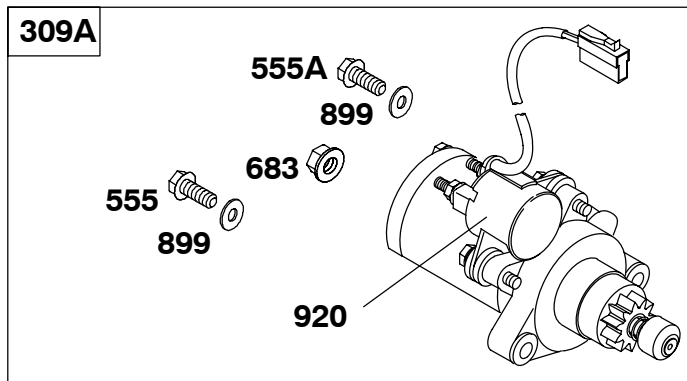

REF. NO.	PART NO.	DESCRIPTION	REF. NO.	PART NO.	DESCRIPTION	REF. NO.	PART NO.	DESCRIPTION
309	715808	Motor-Starter	555	710360	Screw (Starter Solenoid)	579	710362	Nut (Starter Cable)
309A	715734	Motor-Starter Used on Type No(s). 0169.	555A	710891	Screw (Starter Solenoid)	609	710357	Spring-Starter Drive
310	710354	Bolt (Starter Motor)	576	710610	Seal-O Ring (Starter Sub Assembly)	683	710362	Nut (Starter Solenoid)
413	710081	Nut (Starter Motor)	578A	715198	Wire Assembly (Starter Motor)	773	710359	Retainer
510	715196	Drive-Starter				802		Cap-End (NO LONGER AVAILABLE) (Availability through ordering Reference 309)
527	710100	Clamp-Tube				899	710361	Washer (Starter Solenoid)
						920	715197	Solenoid-Starter
						1009	710348	Screw (Starter Motor)

Carburetor Overhaul Kit-Reference 121
Engine Gasket Set-Reference 358

Carburetor Gasket Set-Reference 977
Valve Gasket Set-Reference 1095