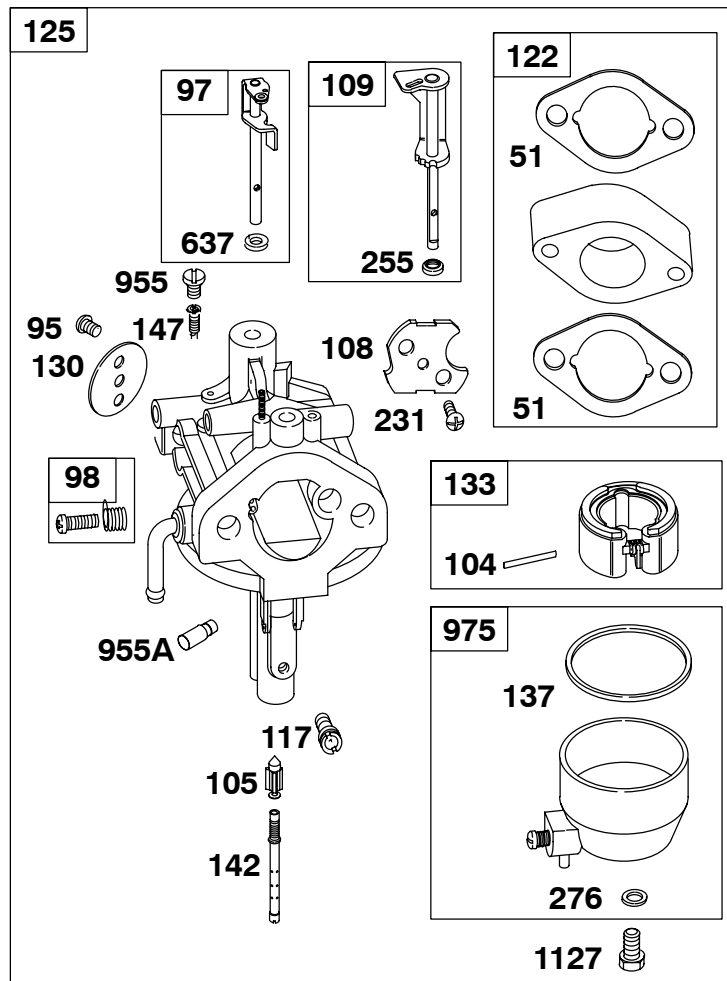

REF. NO.	PART NO.	DESCRIPTION	REF. NO.	PART NO.	DESCRIPTION	REF. NO.	PART NO.	DESCRIPTION
51	710060	Gasket-Intake	122	715034	Spacer-Carburetor	231	710672	Screw (Choke Valve)
95	710672	Screw (Throttle Valve)	125	715473	Carburetor	255	710678	Bushing-Choke Shaft
97	715480	Shaft-Throttle	----- Note -----			276		Washer-Sealing (Sold in Kit Only)
		----- Note -----			715529		Washer	
		715685 Shaft-Throttle			Used on Type No(s).	637		Washer (Throttle Shaft) (Sold in Kit Only)
		Used on Type No(s).			0042, 0158.			
98	715478	Kit-Idle Speed			716215 Carburetor			
104	710663	Pin-Float Hinge			Used on Type No(s).			
105	710661	Valve-Float Needle			0162, 0190.			
		----- Note -----			716251 Carburetor			
		712042 Valve-Float			Used on Type No(s).			
		Needle	130	710671	Valve-Throttle			
		Used on Type No(s).	133	715477	Float-Carburetor			
		0162, 0190.	137		Gasket-Float Bowl			
108	710674	Valve-Choke			(Sold in Kit Only)			
109	715479	Shaft-Choke	142	710664	Nozzle-Carburetor			
117	710881	Jet-Main (Standard)	147	710883	Jet-Pilot			
118	710719	Jet-Main (High Altitude)			(Standard)			
					----- Note -----			
					710720 Jet-Pilot			
					(High Altitude)			

Carburetor Overhaul Kit-Reference 121
Engine Gasket Set-Reference 358

Carburetor Gasket Set-Reference 977
Valve Gasket Set-Reference 1095