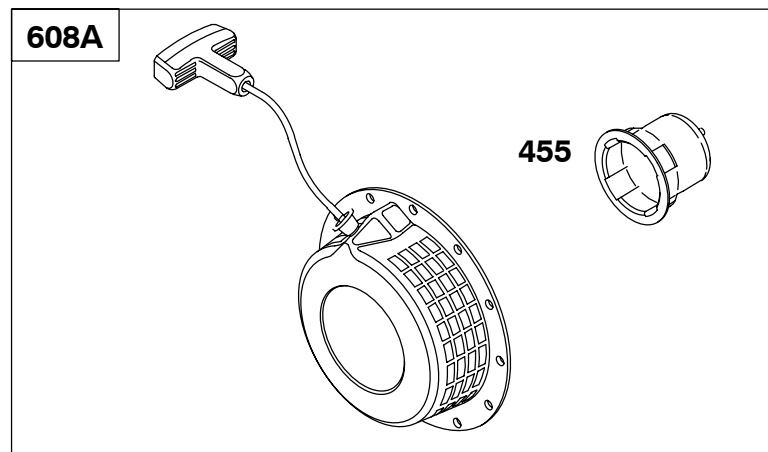

REF. NO.	PART NO.	DESCRIPTION	REF. NO.	PART NO.	DESCRIPTION	REF. NO.	PART NO.	DESCRIPTION
55	715132	Housing-Rewind Starter	60	490652	Grip-Starter Rope	597	690875	Screw (Pawl Friction Plate)
56	710274	Pulley-Starter	65	710074	Screw (Rewind Starter)	608	715133	Starter-Rewind
57	710270	Spring-Rewind Starter	455	710366	Cup-Flywheel Used on Type No(s). 0131, 0132, 0144, 0145, 0146, 0152, 0160, 0169.	608A	715128	Starter-Rewind Used on Type No(s). 0131, 0132, 0144, 0145, 0146, 0152, 0160, 0169.
58	66574	Rope-Starter (Cut to Required Length)	456	710272	Plate-Pawl Friction	773	690875	Retainer
			459	715256	Pawl-Ratchet			
			515	691528	Spring-Pawl			

Carburetor Overhaul Kit-Reference 121
Engine Gasket Set-Reference 358

Carburetor Gasket Set-Reference 977
Valve Gasket Set-Reference 1095