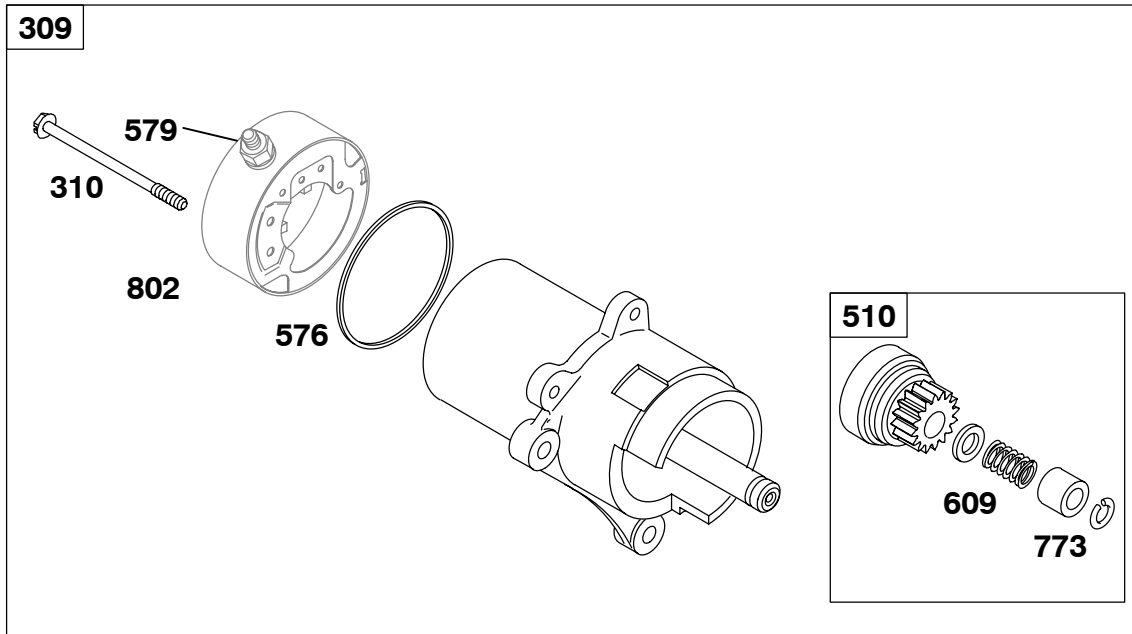

REF. NO.	PART NO.	DESCRIPTION	REF. NO.	PART NO.	DESCRIPTION	REF. NO.	PART NO.	DESCRIPTION
309	715808	Motor-Starter	555	710360	Screw (Starter Solenoid)	579	710362	Nut (Starter Cable)
309A	715734	Motor-Starter Used on Type No(s). 0169.	555A	710891	Screw (Starter Solenoid)	609	710357	Spring-Starter Drive
310	710354	Bolt (Starter Motor)	576	710610	Seal-O Ring (Starter Sub Assembly)	683	710362	Nut (Starter Solenoid)
413	710081	Nut (Starter Motor)	578A	715198	Wire Assembly (Starter Motor)	773	710359	Retainer
510	715196	Drive-Starter				802		Cap-End (NO LONGER AVAILABLE) (Availability through ordering Reference 309)
527	710100	Clamp-Tube				899	710361	Washer (Starter Solenoid)
						920	715197	Solenoid-Starter
						1009	710348	Screw (Starter Motor)

Carburetor Overhaul Kit-Reference 121
Engine Gasket Set-Reference 358

Carburetor Gasket Set-Reference 977
Valve Gasket Set-Reference 1095