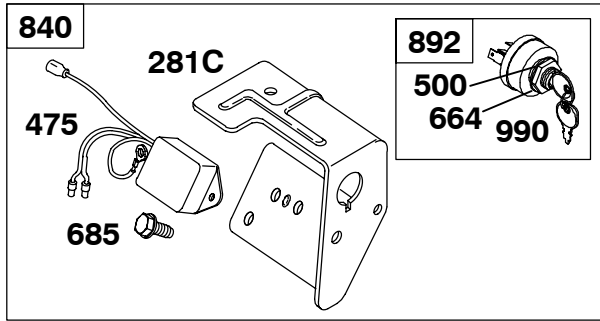

REF. NO.	PART NO.	DESCRIPTION	REF. NO.	PART NO.	DESCRIPTION	REF. NO.	PART NO.	DESCRIPTION
281C	710658	Panel-Control	664	691087	Nut (Key Switch)	890A	710644	Bracket-Support
356C	710890	Wire-Stop Used on Type No(s). 0169, 0284.	685	710089	Screw (Rectifier)	892	692318	Switch-Key (Includes Key Set)
475	715200	Rectifier	789	710645	Harness-Wiring	990	691959	Key Set
500	691086	Washer (Keyswitch)	840	715432	Kit-Panel Used on Type No(s). 0155.	1054	710349	Tie-Cable
652C	710074	Screw (Support Bracket)	840A	715689	Kit-Panel Used on Type No(s). 0169, 0284.	1184	710068	Nut (Support Bracket)
663B	710074	Screw (Control Panel)						

Carburetor Overhaul Kit-Reference 121
Engine Gasket Set-Reference 358

Carburetor Gasket Set-Reference 977
Valve Gasket Set-Reference 1095