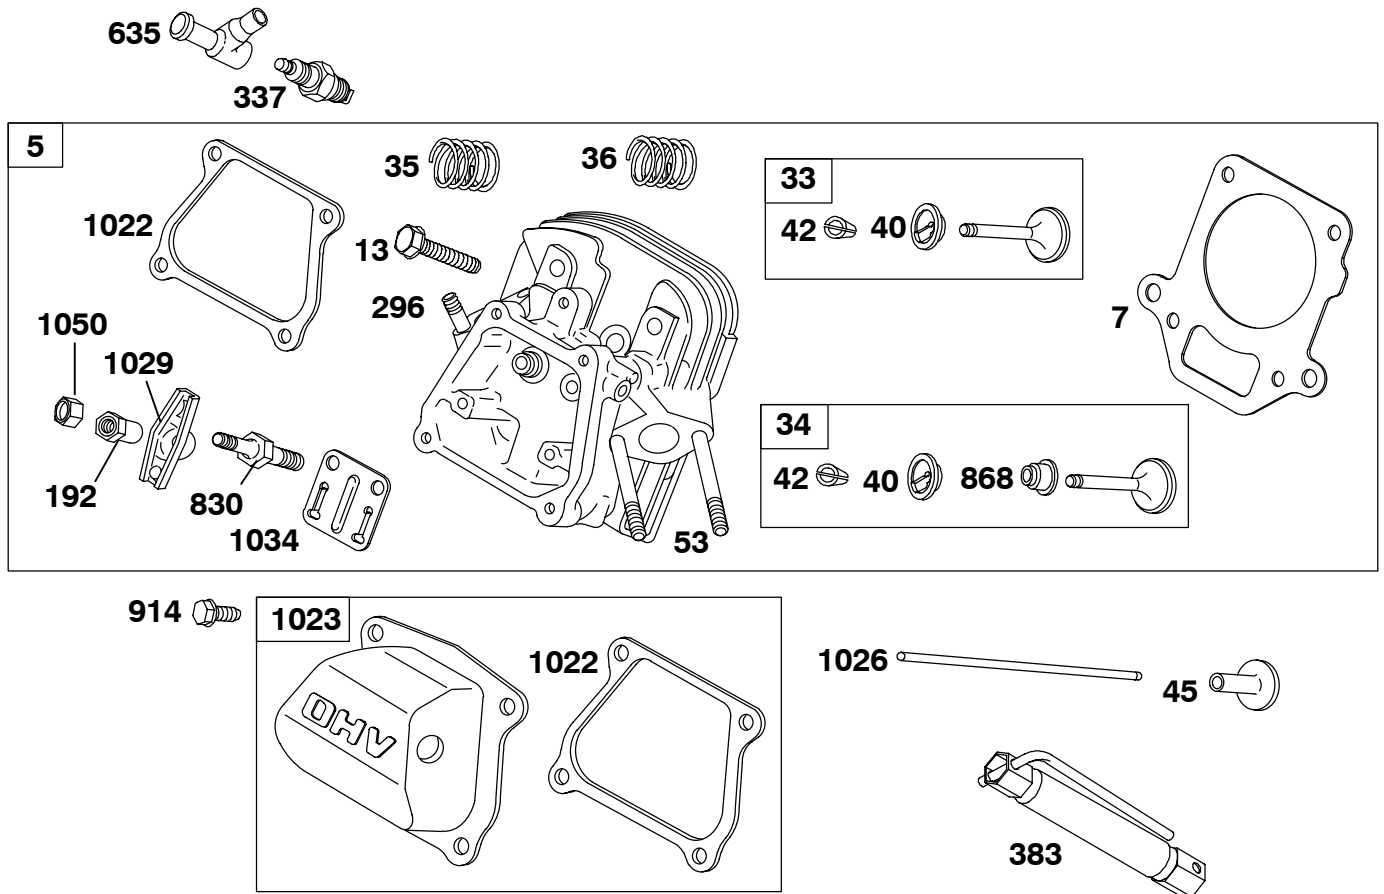

138400

REF. NO.	PART NO.	DESCRIPTION	REF. NO.	PART NO.	DESCRIPTION	REF. NO.	PART NO.	DESCRIPTION
5	715444	Head-Cylinder	40	710012	Retainer-Valve	383	19576S	Wrench-Spark Plug
7	710624	Gasket-Cylinder Head	42	715130	Keeper-Valve	635	710634	Boot-Spark Plug
		Note	45	710008	Tappet-Valve	830	710016	Stud-Rocker Arm
		710539 Gasket-Cylinder Head	53	710148	Stud (Carburetor)	868	711634	Seal-Valve
		Used on Type No(s). 0140, 0155, 0284.	192	710015	Adjuster-Rocker Arm	914	710023	Screw (Rocker Arm Cover)
13	710020	Screw (Cylinder Head)	296	710099	Stud (Muffler)	1022	710626	Gasket-Rocker Cover
33	715445	Valve-Exhaust	337	491055S	Plug-Spark (Resistor)	1023	715450	Cover-Rocker Arm
34	715446	Valve-Intake			Note	1026	710622	Rod-Push
35	710011	Spring-Valve (Intake)			792015 Plug-Spark (Resistor)	1029	710014	Arm-Rocker
36	710011	Spring-Valve (Exhaust)			Used on Type No(s). 0162, 0190.	1034	710017	Guide-Push Rod
						1050	710007	Nut (Rocker Arm)

Carburetor Overhaul Kit-Reference 121
Engine Gasket Set-Reference 358

Carburetor Gasket Set-Reference 977
Valve Gasket Set-Reference 1095