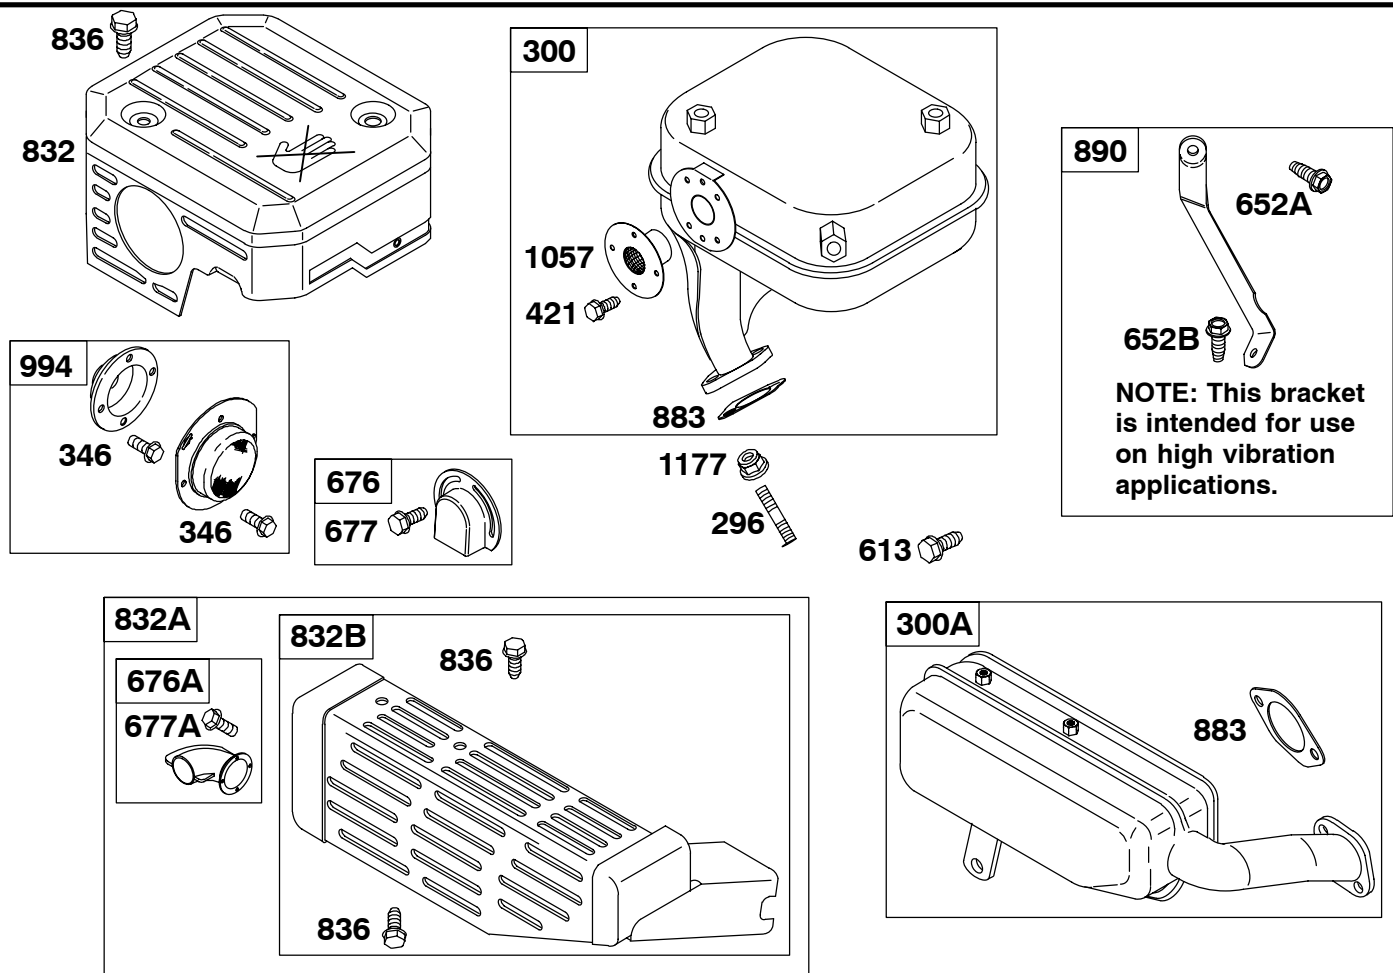

890

652A

652B

NOTE: This bracket is intended for use on high vibration applications.

REF. NO.	PART NO.	DESCRIPTION	REF. NO.	PART NO.	DESCRIPTION	REF. NO.	PART NO.	DESCRIPTION
296	710099	Stud (Muffler)	676	715230	Deflector-Muffler	1057	710329	Screen-Outlet
300	715508	Muffler	676A	715709	Deflector-Muffler	1177	710090	Nut (Muffler)
300A	715710	Muffler	677	690661	Screw (Muffler Deflector)			
346	690661	Screw (Spark Arrester)	677A	710307	Screw (Muffler Deflector)			
421	710307	Screw (Outlet Screen)	832	710656	Guard-Muffler			
613	710954	Screw (Muffler)	832A	710952	Guard-Muffler			
652B	710248	Screw (Support Bracket)	832B	715708	Guard-Muffler			
652A	710057	Screw (Support Bracket)	836	710074	Screw (Muffler Guard)			
			883	710082	Gasket-Exhaust			
			890	715319	Bracket-Support			
			994	715491	Arrestor-Spark			

Carburetor Overhaul Kit-Reference 121
Engine Gasket Set-Reference 358

Carburetor Gasket Set-Reference 977
Valve Gasket Set-Reference 1095