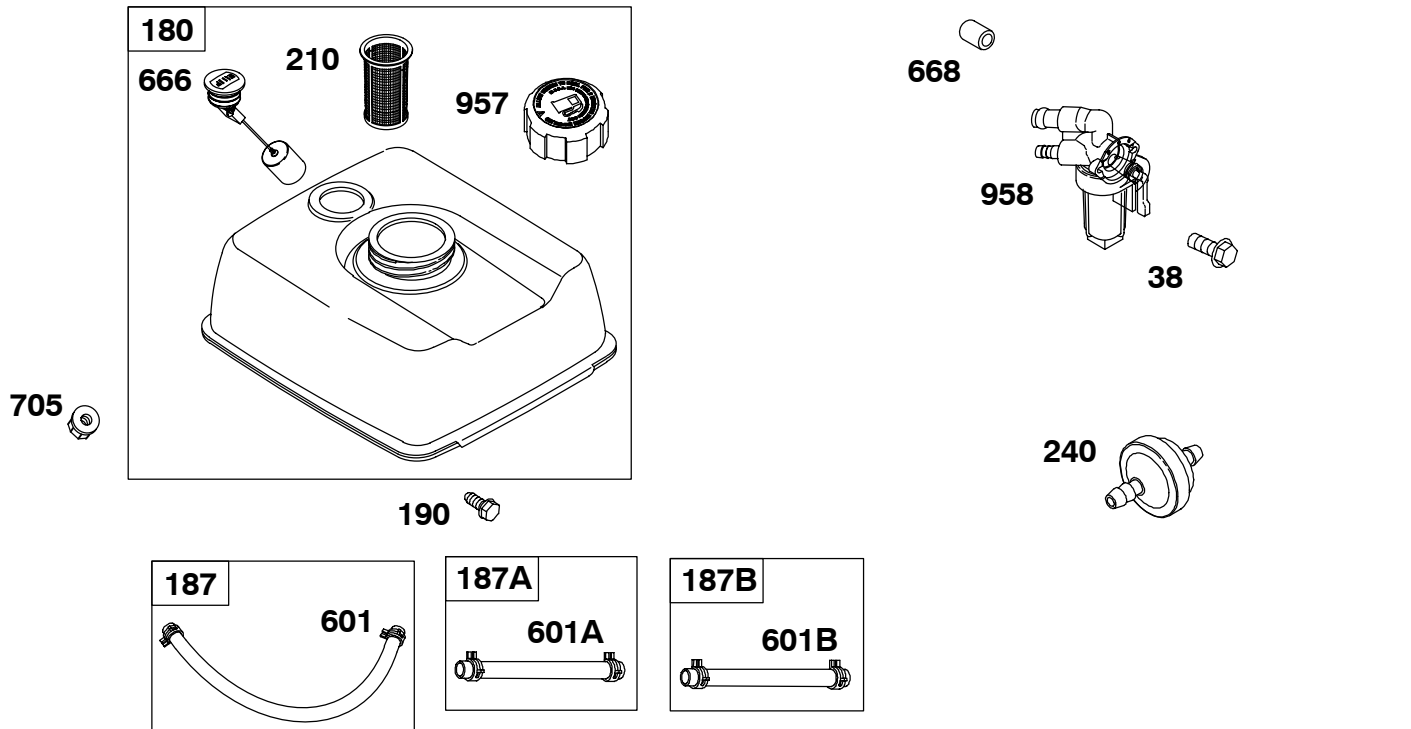

Carburetor Overhaul Kit-Reference 121
 Engine Gasket Set-Reference 358

Carburetor Gasket Set-Reference 977
 Valve Gasket Set-Reference 1095

REF. NO.	PART NO.	DESCRIPTION	REF. NO.	PART NO.	DESCRIPTION	REF. NO.	PART NO.	DESCRIPTION
38	710160	Screw (Fuel Shut-Off Valve)	187	716126	Line-Fuel (7.8mm ID) (700mm) (Fuel Tank To Shut Off Valve) (Cut to Required Length)	190	710023	Screw (Fuel Tank)
180	715431	Tank-Fuel ----- Note ----- 715663 Tank-Fuel Used on Type No(s). 0159, 0166. 715691 Tank-Fuel Used on Type No(s). 0120, 0131, 0144, 0147, 0152, 0153. 716210 Tank-Fuel Used on Type No(s). 0162, 0190.			----- Note ----- 716125 Line-Fuel (7.8mm ID) (400mm) (Fuel Tank To Shut Off Valve) (Cut to Required Length)	210	710065	Strainer-Fuel
			187A	716121	Line-Fuel (4.6mm ID) (190mm) (Shut Off Valve To Carburetor) (Cut to Required Length)	240	298090S	Filter-Fuel
			187B	716123	Line-Fuel (6.2mm ID) (220mm) (Carburetor To Filter) (Cut to Required Length)	601	710067	Clamp-Hose
						601A	711549	Clamp-Hose
						601B	791850	Clamp-Hose
						666	710066	Gauge-Fuel
						668	710159	Spacer
						705	710068	Nut (Fuel Tank)
						957	710490	Cap-Fuel Tank
						958	716111	Valve-Fuel Shut Off