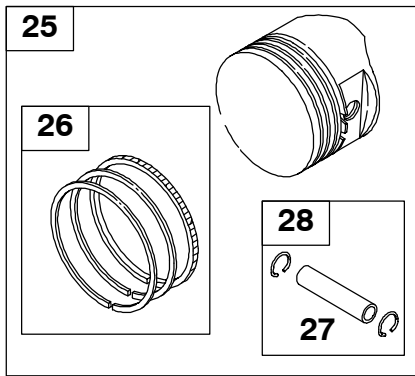

REF. NO.	PART NO.	DESCRIPTION	REF. NO.	PART NO.	DESCRIPTION	REF. NO.	PART NO.	DESCRIPTION
16	715426	Crankshaft (SAE 1" Keyway) Used on Type No(s). 0035, 0084, 0120, 0133, 0140, 0141, 0147, 0153, 0155, 0157, 0159, 0162, 0166, 0284. ----- Note ----- 715499 Crankshaft (SAE 3/4" Keyway) Used on Type No(s). 0047, 0127, 0190.	24	710037	Key-Flywheel	46	715451	Camshaft ----- Note ----- 715606 Camshaft Used on Type No(s). 0131, 0132, 0144, 0145, 0152, 0160, 0169.
16A	715469	Crankshaft (SAE Taper) Used on Type No(s). 0038, 0042, 0158, 0188, 0189.	25	715594	Piston Assembly (Standard) ----- Note ----- 715595 Piston Assembly (.020" Oversize)	101	710616	Pin-Shaft ----- Note ----- 710340 Pin-Shaft Used on Type No(s). 0131, 0132, 0144, 0145, 0152, 0160, 0169.
16B	715592	Crankshaft (2:1 Gear Reduction) Used on Type No(s). 0131, 0132, 0144, 0145, 0152, 0160, 0169.	26	715452	Ring Set (Standard) ----- Note ----- 715454 Ring Set (.020" Oversize)	1051	710039	Ring-Retaining
			27	710040	Lock-Piston Pin			
			28	715455	Pin-Piston			
			29	715427	Rod-Connecting			
			32	710095	Screw (Connecting Rod)			

Carburetor Overhaul Kit-Reference 121
Engine Gasket Set-Reference 358

Carburetor Gasket Set-Reference 977
Valve Gasket Set-Reference 1095