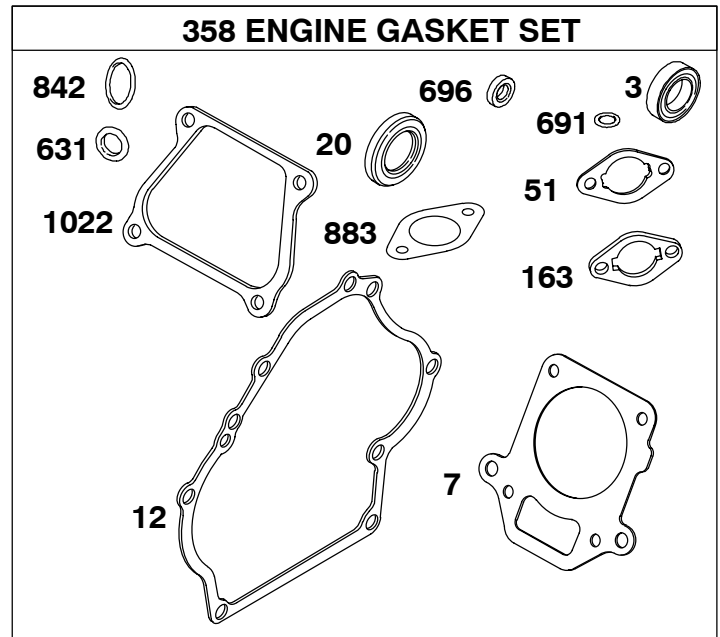

REF. NO.	PART NO.	DESCRIPTION	REF. NO.	PART NO.	DESCRIPTION	REF. NO.	PART NO.	DESCRIPTION
3	710000	Seal-Oil (Magneto Side)	121	716245	Kit-Carburetor Overhaul	868	711634	Seal-Valve (Used After Code Date 03013000).
7	710624	Gasket-Cylinder Head	137		Gasket-Float Bowl (Sold in Kit Only)			----- Note -----
12	710628	Gasket-Crankcase	142	710664	Nozzle-Carburetor			710979 Seal-Valve (Used Before Code Date 03013100).
20	710215	Seal-Oil (PTO Side)	147	710883	Jet-Pilot	883	710082	Gasket-Exhaust
		----- Note -----	163	710639	Gasket-Air Cleaner	977	715485	Gasket Set-Carburetor
		710788 Seal-Oil (PTO Side)	255	710678	Bushing-Choke Shaft (Sold in Kit Only)	1022	710626	Gasket-Rocker Cover
		Used on Type No(s). 0131, 0132, 0144, 0145, 0152, 0160, 0169.	276		Washer-Sealing (Sold in Kit Only)	1095	715483	Gasket Set-Valve
51	710060	Gasket-Intake	358	715714	Gasket Set-Engine			
104	710663	Pin-Float Hinge	631	710004	Washer (Oil Drain Plug)			
105	710661	Valve-Float Needle	637		Washer (Throttle Shaft) (Sold in Kit Only)			
		----- Note -----	691	710055	Seal-Governor Shaft			
		712042 Valve-Float Needle	696	710091	Seal-O Ring (Oil Sensor)			
		Used on Type No(s). 0162, 0190.	842	710029	Seal-O Ring (Dipstick)			
117	710881	Jet-Main						

Carburetor Overhaul Kit-Reference 121
Engine Gasket Set-Reference 358

Carburetor Gasket Set-Reference 977
Valve Gasket Set-Reference 1095