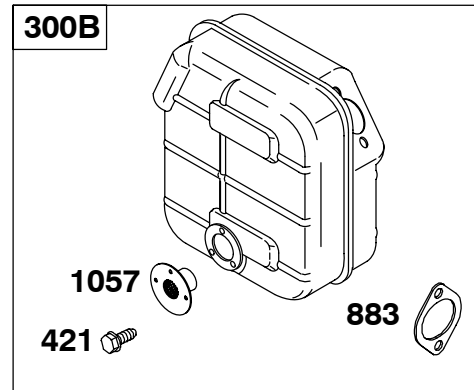

NOTE: This muffler is intended for replacement purposes only and is not to be used for retrofitting to engines with different exhaust systems.

REF. NO.	PART NO.	DESCRIPTION	REF. NO.	PART NO.	DESCRIPTION	REF. NO.	PART NO.	DESCRIPTION
300B	715602	Muffler (Low Mount)	421	710307	Screw (Outlet Screen)	836	710074	Screw (Muffler Guard)
303	715603	Elbow-Exhaust (Low Mount)	832C	710793	Guard-Muffler (Low Mount, Front)	883	710082	Gasket-Exhaust
			832D	710794	Guard-Muffler (Low Mount, Rear)	1057	710329	Screen-Outlet
						1177	710090	Nut (Muffler)

Carburetor Overhaul Kit-Reference 121
Engine Gasket Set-Reference 358

Carburetor Gasket Set-Reference 977
Valve Gasket Set-Reference 1095