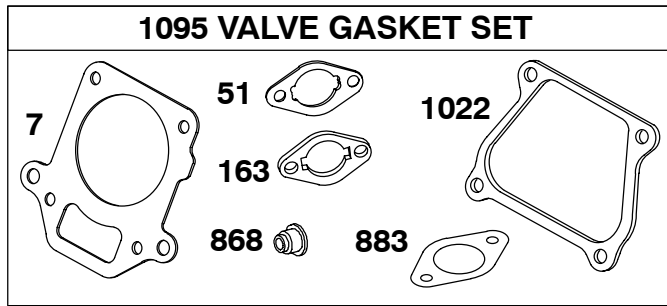

REF. NO.	PART NO.	DESCRIPTION	REF. NO.	PART NO.	DESCRIPTION	REF. NO.	PART NO.	DESCRIPTION
3	710000	Seal-Oil (Magneto Side)	121	716245	Kit-Carburetor Overhaul	868	711634	Seal-Valve (Used After Code Date 03013000).
7	710624	Gasket-Cylinder Head	137		Gasket-Float Bowl (Sold in Kit Only)			----- Note -----
12	710628	Gasket-Crankcase	142	710664	Nozzle-Carburetor			710979 Seal-Valve (Used Before Code Date 03013100).
20	710215	Seal-Oil (PTO Side)	147	710883	Jet-Pilot	883	710082	Gasket-Exhaust
		----- Note -----	163	710639	Gasket-Air Cleaner	977	715485	Gasket Set-Carburetor
		710788 Seal-Oil (PTO Side)	255	710678	Bushing-Choke Shaft (Sold in Kit Only)	1022	710626	Gasket-Rocker Cover
		Used on Type No(s). 0131, 0132, 0144, 0145, 0152, 0160, 0169.	276		Washer-Sealing (Sold in Kit Only)	1095	715483	Gasket Set-Valve
51	710060	Gasket-Intake	358	715714	Gasket Set-Engine			
104	710663	Pin-Float Hinge	631	710004	Washer (Oil Drain Plug)			
105	710661	Valve-Float Needle	637		Washer (Throttle Shaft) (Sold in Kit Only)			
		----- Note -----	691	710055	Seal-Governor Shaft			
		712042 Valve-Float Needle	696	710091	Seal-O Ring (Oil Sensor)			
		Used on Type No(s). 0162, 0190.	842	710029	Seal-O Ring (Dipstick)			
117	710881	Jet-Main						

Carburetor Overhaul Kit-Reference 121
Engine Gasket Set-Reference 358

Carburetor Gasket Set-Reference 977
Valve Gasket Set-Reference 1095