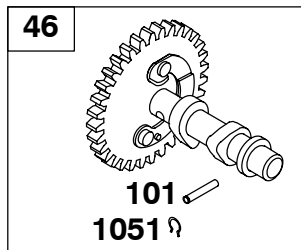

REF. NO.	PART NO.	DESCRIPTION	REF. NO.	PART NO.	DESCRIPTION	REF. NO.	PART NO.	DESCRIPTION
16	715426	Crankshaft (SAE 1" Keyway) Used on Type No(s). 0035, 0084, 0120, 0133, 0140, 0141, 0147, 0153, 0155, 0157, 0159, 0162, 0166, 0284. ----- Note ----- 715499 Crankshaft (SAE 3/4" Keyway) Used on Type No(s). 0047, 0127, 0190.	24	710037	Key-Flywheel	46	715451	Camshaft ----- Note ----- 715606 Camshaft Used on Type No(s). 0131, 0132, 0144, 0145, 0152, 0160, 0169.
16A	715469	Crankshaft (SAE Taper) Used on Type No(s). 0038, 0042, 0158, 0188, 0189.	25	715594	Piston Assembly (Standard) ----- Note ----- 715595 Piston Assembly (.020" Oversize)	101	710616	Pin-Shaft ----- Note ----- 710340 Pin-Shaft Used on Type No(s). 0131, 0132, 0144, 0145, 0152, 0160, 0169.
16B	715592	Crankshaft (2:1 Gear Reduction) Used on Type No(s). 0131, 0132, 0144, 0145, 0152, 0160, 0169.	26	715452	Ring Set (Standard) ----- Note ----- 715454 Ring Set (.020" Oversize)	1051	710039	Ring-Retaining
			27	710040	Lock-Piston Pin			
			28	715455	Pin-Piston			
			29	715427	Rod-Connecting			
			32	710095	Screw (Connecting Rod)			

Carburetor Overhaul Kit-Reference 121
Engine Gasket Set-Reference 358

Carburetor Gasket Set-Reference 977
Valve Gasket Set-Reference 1095