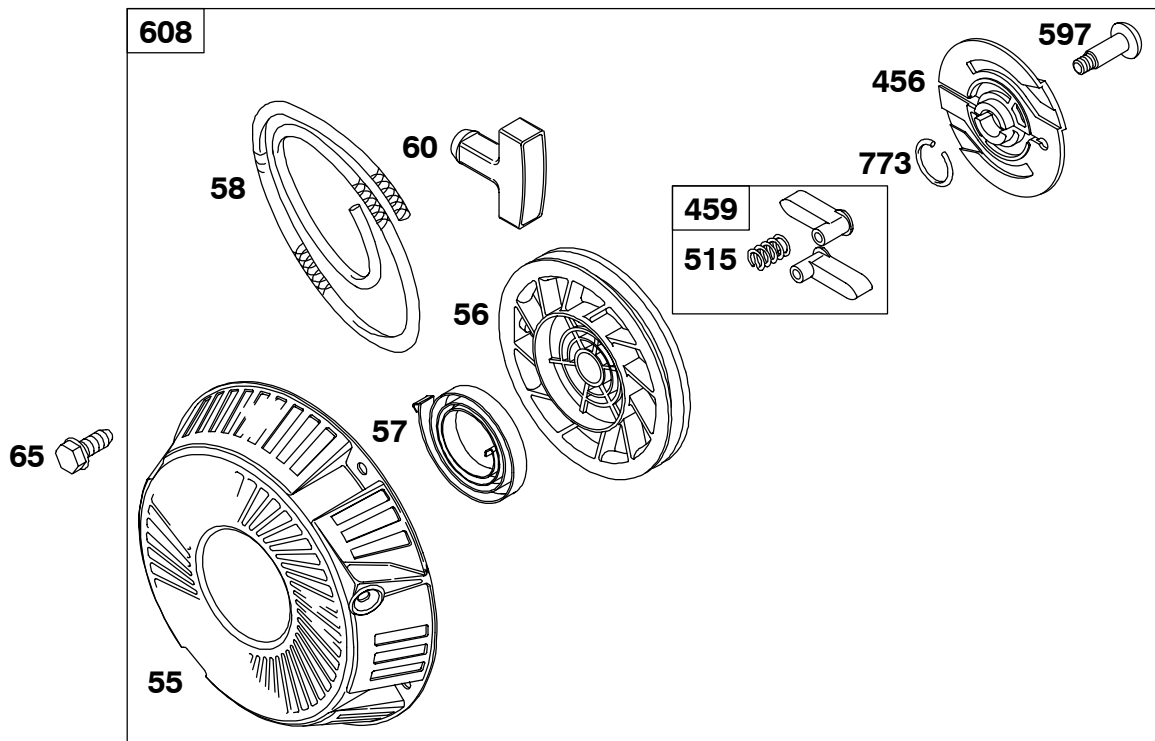

REF. NO.	PART NO.	DESCRIPTION	REF. NO.	PART NO.	DESCRIPTION	REF. NO.	PART NO.	DESCRIPTION
55	715132	Housing-Rewind Starter	60	490652	Grip-Starter Rope	597	690875	Screw (Pawl Friction Plate)
56	710274	Pulley-Starter	65	710074	Screw (Rewind Starter)	608	715133	Starter-Rewind
57	710270	Spring-Rewind Starter	455	710366	Cup-Flywheel Used on Type No(s). 0131, 0132, 0144, 0145, 0146, 0152, 0160, 0169.	608A	715128	Starter-Rewind Used on Type No(s). 0131, 0132, 0144, 0145, 0146, 0152, 0160, 0169.
58	66574	Rope-Starter (Cut to Required Length)	456	710272	Plate-Pawl Friction	773	690875	Retainer
			459	715256	Pawl-Ratchet			
			515	691528	Spring-Pawl			

Carburetor Overhaul Kit-Reference 121
Engine Gasket Set-Reference 358

Carburetor Gasket Set-Reference 977
Valve Gasket Set-Reference 1095