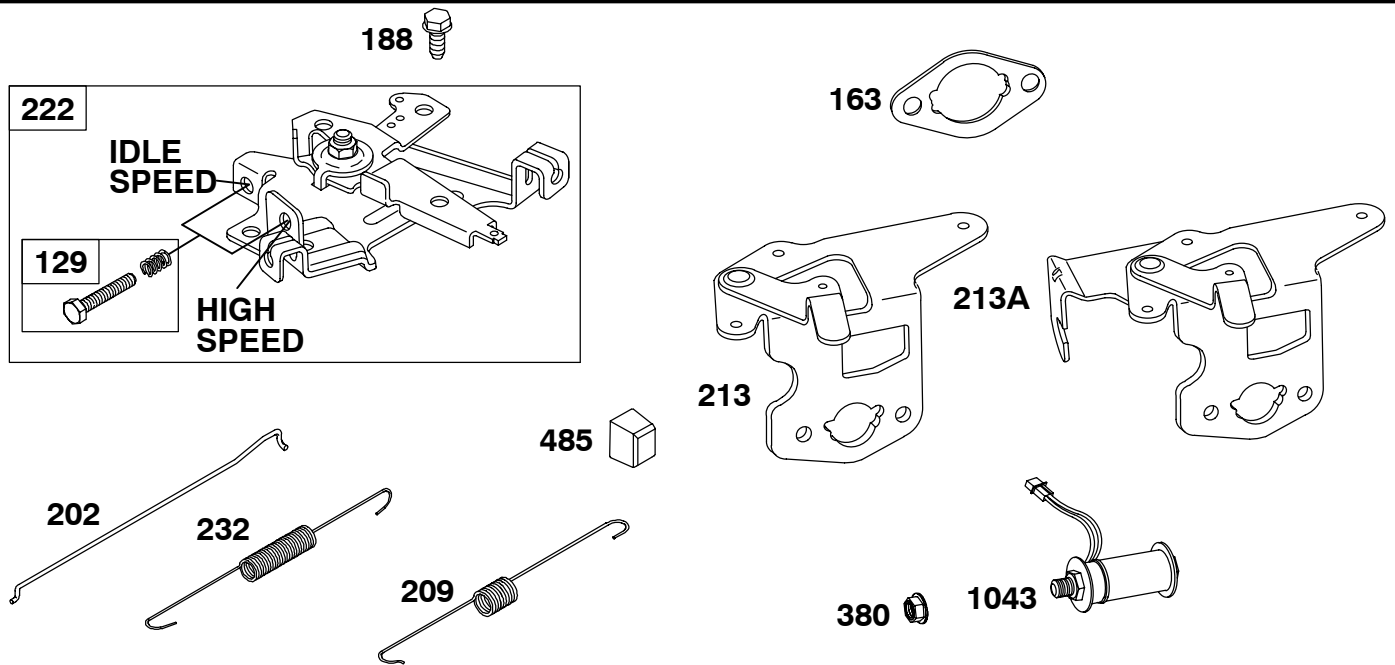

REF. NO.	PART NO.	DESCRIPTION	REF. NO.	PART NO.	DESCRIPTION	REF. NO.	PART NO.	DESCRIPTION
129	715024	Screw/Spring-Governor Speed (High and Idle Speed Adjustment) ----- Note ----- 715170 Screw/Spring-Governor Speed (High and Idle Speed Adjustment) Used on Type No(s). 0038, 0042, 0131, 0132, 0158, 0188, 0189.	209	710702	Spring-Governor ----- Note ----- 710703 Spring-Governor Used on Type No(s). 0042, 0132, 0158. 710898 Spring-Governor Used on Type No(s). 0038. 710951 Spring-Governor Used on Type No(s). 0152, 0153, 0160.	222	715025	Bracket-Control ----- Note ----- 715046 Bracket-Control Used on Type No(s). 0038, 0042, 0131, 0132, 0158. 715747 Bracket-Control Used on Type No(s). 0188, 0189.
163	710639	Gasket-Air Cleaner	213	710635	Bracket-Choke Control	232	710638	Spring-Governor Link
188	710057	Screw (Control Bracket)	213A	710731	Bracket-Choke Control Used on Type No(s). 0042, 0157, 0158.	380	710081	Nut (Electro Magnet)
202	710637	Link-Mechanical Governor				485	692295	Knob-Control
						1043	692955	Magnet-Electro

Carburetor Overhaul Kit-Reference 121
Engine Gasket Set-Reference 358

Carburetor Gasket Set-Reference 977
Valve Gasket Set-Reference 1095