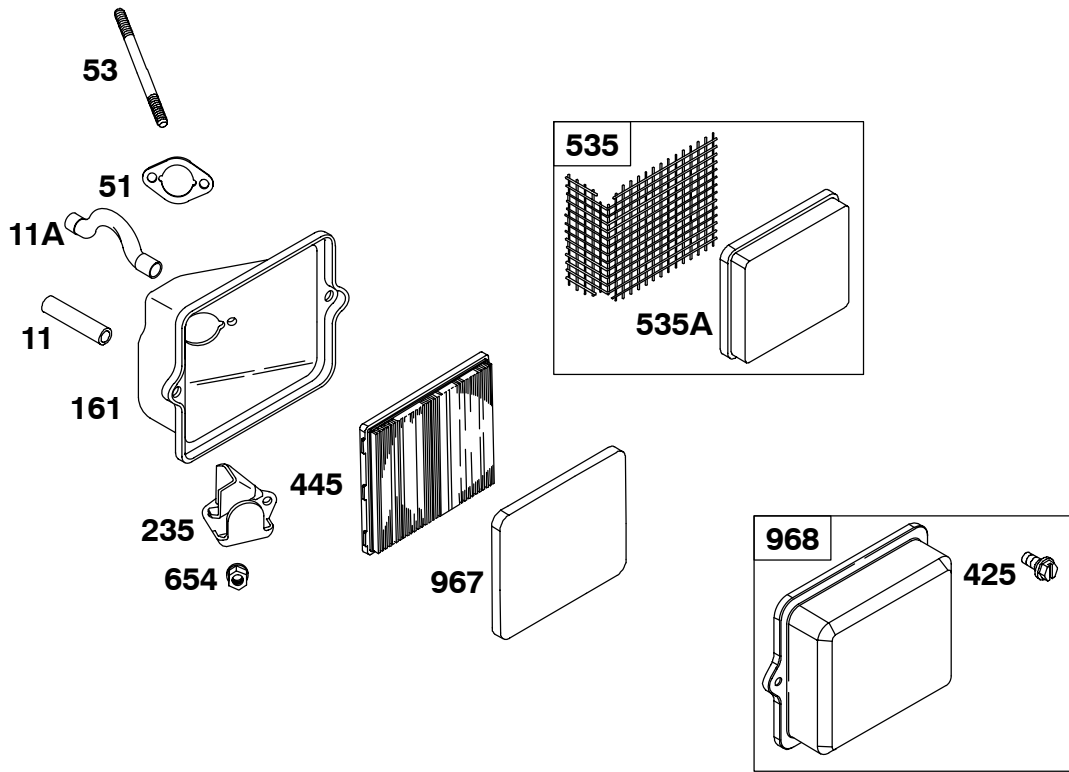

138400

REF. NO.	PART NO.	DESCRIPTION	REF. NO.	PART NO.	DESCRIPTION	REF. NO.	PART NO.	DESCRIPTION
11	710115	Tube-Breather	425	694515	Screw (Air Cleaner Cover)	654	710068	Nut (Carburetor)
11A	710450	Breather Tube Used on Type No(s). 0035, 0042, 0158.	445	491588S	Filter-Air Cleaner Cartridge	967	491435S	Filter-Pre Cleaner
51	710060	Gasket-Intake	535	715511	Filter-Air Cleaner Foam	968	794784	Cover-Air Cleaner ----- Note ----- 794786 Cover-Air Cleaner Used on Type No(s). 0188, 0189.
53	710148	Stud (Carburetor)	535A	691315	Filter-Air Cleaner Foam			
161	710521	Base-Air Cleaner						
235	710522	Shield-Fuel Spray						

Carburetor Overhaul Kit-Reference 121
Engine Gasket Set-Reference 358

Carburetor Gasket Set-Reference 977
Valve Gasket Set-Reference 1095