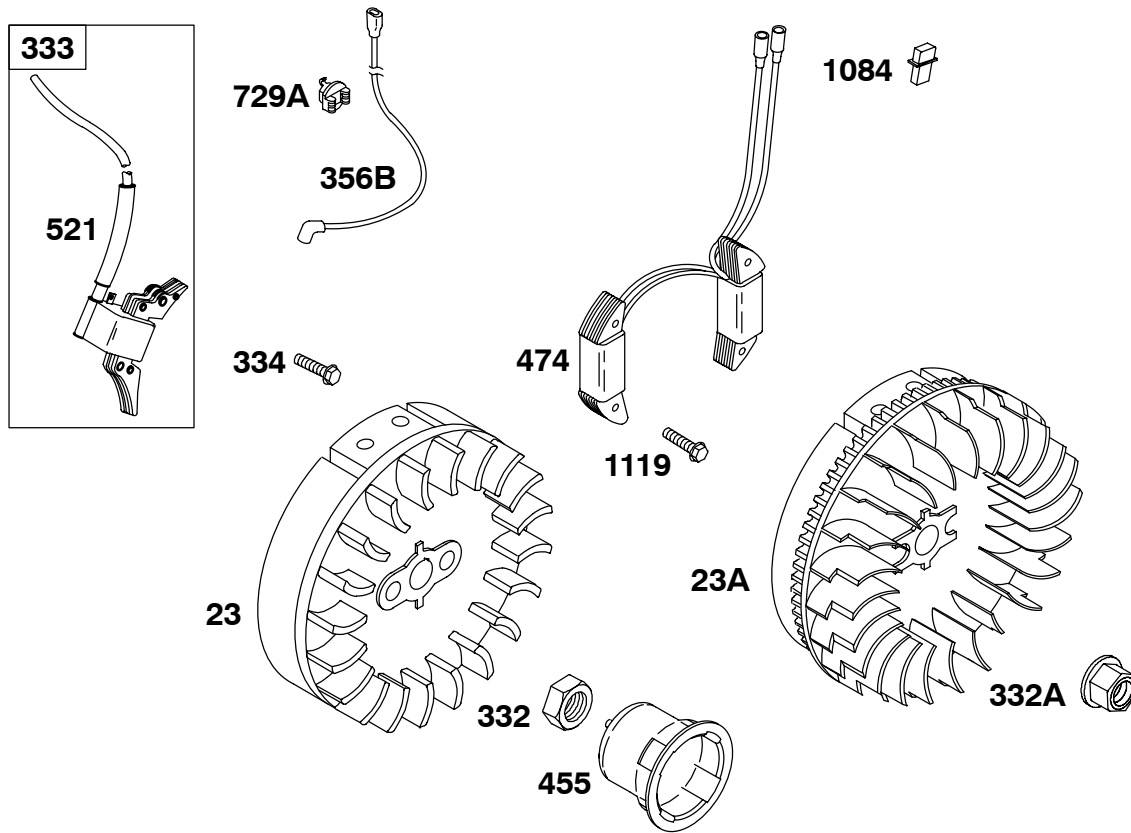

REF. NO.	PART NO.	DESCRIPTION	REF. NO.	PART NO.	DESCRIPTION	REF. NO.	PART NO.	DESCRIPTION
23	715429	Flywheel ----- Note ----- 715598 Flywheel Used on Type No(s). 0131, 0132, 0144, 0145, 0152, 0160, 0169.	333	715464	Armature-Magneto ----- Note ----- 715023 Armature-Magneto Used on Type No(s). 0084, 0140, 0155, 0169, 0284. 715982 Armature-Magneto Used on Type No(s). 0042, 0158.	455	710277	Cup-Flywheel ----- Note ----- 710366 Cup-Flywheel Used on Type No(s). 0072, 0131, 0132, 0144, 0145, 0146, 0152, 0160.
23A	715430	Flywheel Used on Type No(s). 0155. ----- Note ----- 715687 Flywheel Used on Type No(s). 0140, 0284. 715733 Flywheel Used on Type No(s). 0169.	334	710047	Screw (Magneto Armature)	474	715255	Alternator (4 Amp) Used on Type No(s). 0155. ----- Note ----- 715194 Alternator (10 Amp) Used on Type No(s). 0284.
332	710048	Nut (Flywheel)	356B	710324	Wire-Stop ----- Note ----- 710931 Wire-Stop Used on Type No(s). 0141.	521	710045	Shield-Cable
332A	710345	Nut (Flywheel)				729A	710046	Clip-Wire
						1084	710386	Connector-Terminal
						1119	710047	Screw (Alternator)

Carburetor Overhaul Kit-Reference 121
Engine Gasket Set-Reference 358

Carburetor Gasket Set-Reference 977
Valve Gasket Set-Reference 1095