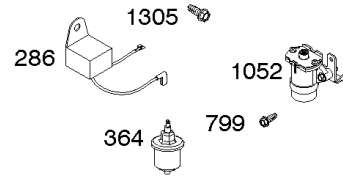

## ***Controls, Governor Spring***

---

REF NO	PART NO	QTY	DESCRIPTION
843A	695588		SLEEVE, Lever
890	790203		Bracket-Support
1230	699847		Stud -(Control Bracket)

---

Not For  
Reproduction

287

415

522