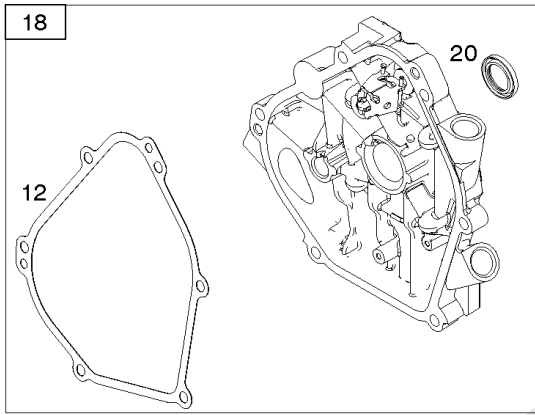

287

415

522

21

85A

80

82

82