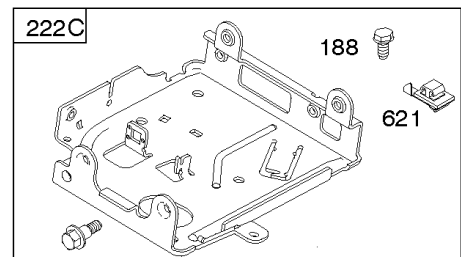

Controls, Governor Spring

REF NO	PART NO	QTY	DESCRIPTION
843A	695588		SLEEVE, Lever
890	790203		Bracket-Support
1230	699847		Stud -(Control Bracket)

Not For
Reproduction