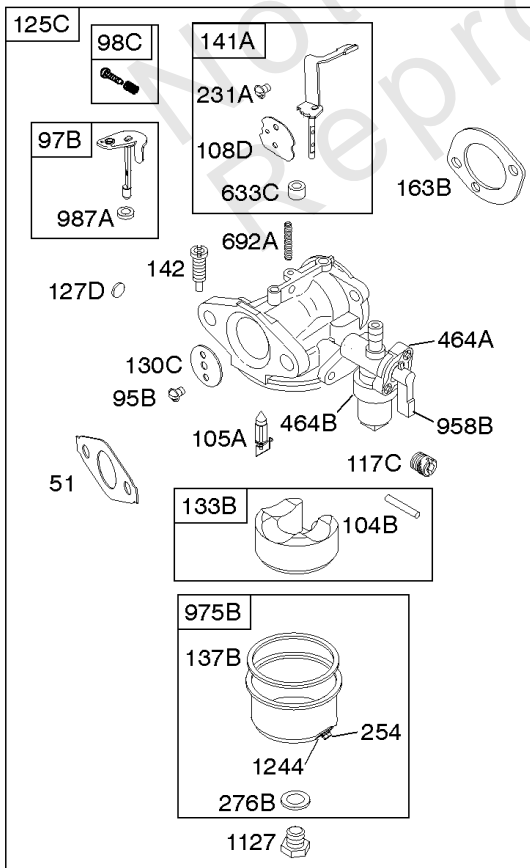

Carburetor

REF NO	PART NO	QTY	DESCRIPTION
975	796611		Bowl-Float
975A	698541		Bowl-Float
975B	797142		Bowl-Float
975C	797631		Bowl-Float
987	698556		Seal-Throttle Shaft
987A	797152		Seal-Throttle Shaft
1127	797146		Screw -(Float Bowl to Carburetor Body)
1174	692055		Nut -(Intake Manifold)
1244	797143		Seal-O Ring -(Carburetor Bowl Drain)

Not For
Reproduction