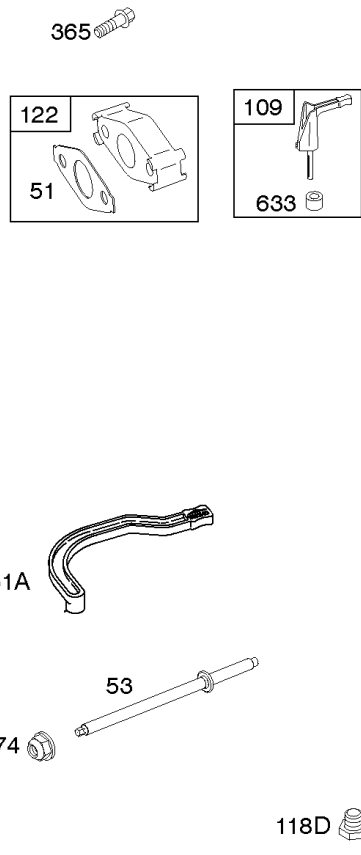

Carburetor

REF NO	PART NO	QTY	DESCRIPTION
975	796611		Bowl-Float
975A	698541		Bowl-Float
975B	797142		Bowl-Float
975C	797631		Bowl-Float
987	698556		Seal-Throttle Shaft
987A	797152		Seal-Throttle Shaft
1127	797146		Screw -(Float Bowl to Carburetor Body)
1174	692055		Nut -(Intake Manifold)
1244	797143		Seal-O Ring -(Carburetor Bowl Drain)

Not For
Reproduction