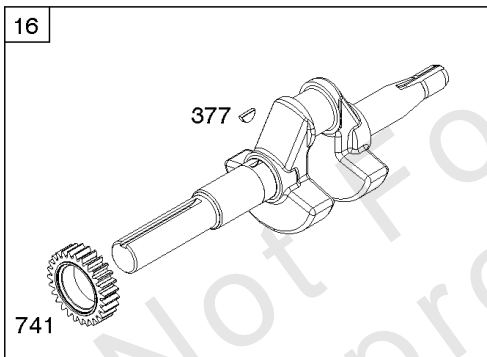

- 1036 EMISSIONS LABEL
- 1319 WARNING LABEL
- 1319A WARNING LABEL