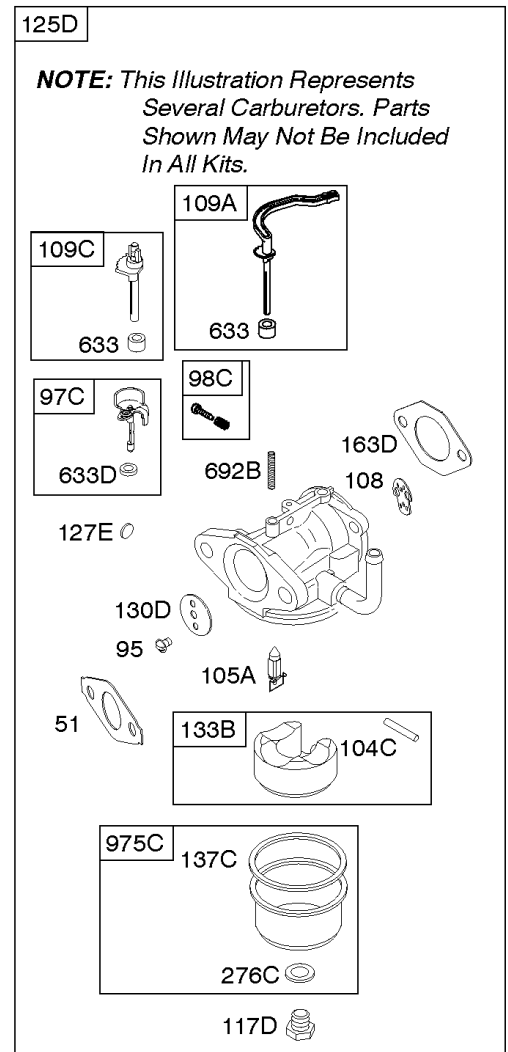

Carburetor

REF NO	PART NO	QTY	DESCRIPTION
127	691739		Plug-Welch
127C	690727		PLUG, Welch
127D	797135		Plug-Welch
127E	797633		Plug-Welch
130A	691203		Valve-Throttle
130C	797154		Valve-Throttle
130D	797630		Valve-Throttle
130B	698543		Valve-Throttle
133	398187		Float-Carburetor
133A	698539		Float-Carburetor
133B	797136		Float-Carburetor
134	398188		Kit-Needle/Seat
137	693981		Gasket-Float Bowl
137A	698538		Gasket-Float Bowl
137C	797625		Gasket-Float Bowl
137B	797137		Gasket-Float Bowl
141	698545		Kit-Choke Shaft
141A	797158		Kit-Choke Shaft
142	797151		Nozzle-Carburetor
163A	792870		Gasket-Air Cleaner
163B	696024		Gasket-Air Cleaner -(Flat Panel Air Cleaner)
163D	793412		Gasket-Air Cleaner -(Oil Bath Air Cleaner)
186	692317		Connector-Hose
231	690718		SCREW -(Choke Valve)
231A	797160		Screw -(Choke Valve)
254	797145		Drain-Carburetor Bowl
276	271716		Washer-Sealing
276A	698540		Washer-Sealing
276B	797147		Washer-Sealing
276C	797632		Washer-Sealing
365	699484		Screw -(Carburetor/Throttle Body)
464	698550		SEAL, O-Ring -(Fuel Shut-off Valve)
464A	797148		Seal-O Ring -(Fuel Shut-off Valve)
464B	797155		Seal-O Ring -(Fuel Shut-off Valve)
633	693867		Seal-Choke/Throttle Shaft
633A	691321		Seal-Choke/Throttle Shaft
633B	690998		Seal-Choke/Throttle Shaft
633C	797157		Seal-Choke/Throttle Shaft
633D	797629		SEAL, Choke/Throttle Shaft
692	690572		Spring-Detent -(Choke)
692A	797134		Spring-Detent
692B	797624		Spring-Detent
951A	797592		Lever-Choke
958A	698549		Valve-Fuel Shut Off
958B	797149		Valve-Fuel Shut Off