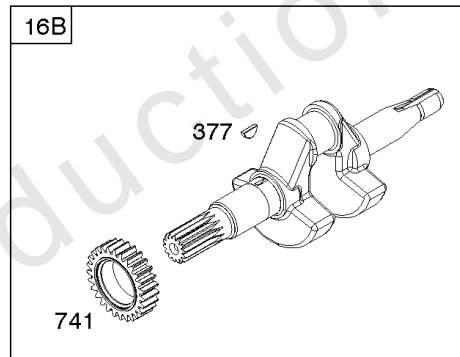

- 1036 EMISSIONS LABEL
- 1319 WARNING LABEL
- 1319A WARNING LABEL