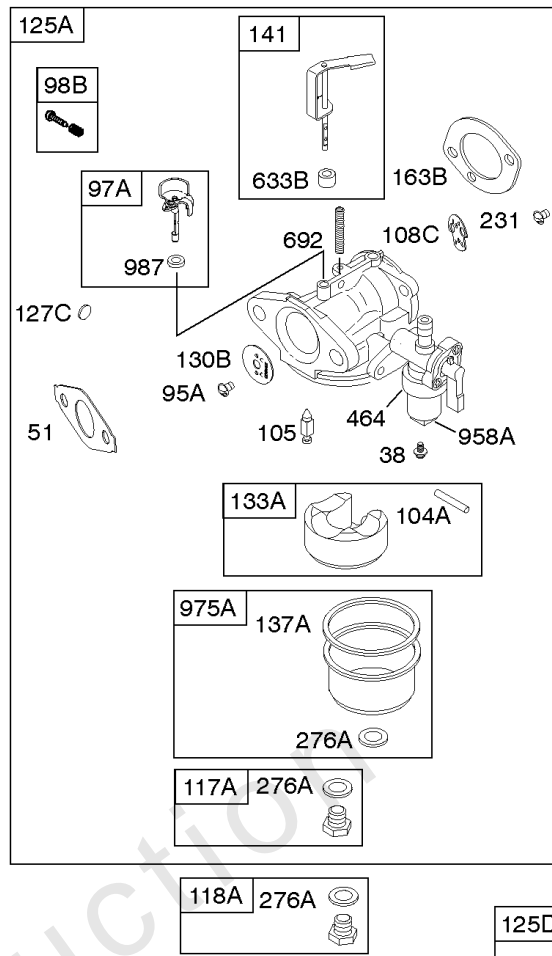

Carburetor

REF NO	PART NO	QTY	DESCRIPTION
127	691739		Plug-Welch
127C	690727		PLUG, Welch
127D	797135		Plug-Welch
127E	797633		Plug-Welch
130A	691203		Valve-Throttle
130C	797154		Valve-Throttle
130D	797630		Valve-Throttle
130B	698543		Valve-Throttle
133	398187		Float-Carburetor
133A	698539		Float-Carburetor
133B	797136		Float-Carburetor
134	398188		Kit-Needle/Seat
137	693981		Gasket-Float Bowl
137A	698538		Gasket-Float Bowl
137C	797625		Gasket-Float Bowl
137B	797137		Gasket-Float Bowl
141	698545		Kit-Choke Shaft
141A	797158		Kit-Choke Shaft
142	797151		Nozzle-Carburetor
163A	792870		Gasket-Air Cleaner
163B	696024		Gasket-Air Cleaner -(Flat Panel Air Cleaner)
163D	793412		Gasket-Air Cleaner -(Oil Bath Air Cleaner)
186	692317		Connector-Hose
231	690718		SCREW -(Choke Valve)
231A	797160		Screw -(Choke Valve)
254	797145		Drain-Carburetor Bowl
276	271716		Washer-Sealing
276A	698540		Washer-Sealing
276B	797147		Washer-Sealing
276C	797632		Washer-Sealing
365	699484		Screw -(Carburetor/Throttle Body)
464	698550		SEAL, O-Ring -(Fuel Shut-off Valve)
464A	797148		Seal-O Ring -(Fuel Shut-off Valve)
464B	797155		Seal-O Ring -(Fuel Shut-off Valve)
633	693867		Seal-Choke/Throttle Shaft
633A	691321		Seal-Choke/Throttle Shaft
633B	690998		Seal-Choke/Throttle Shaft
633C	797157		Seal-Choke/Throttle Shaft
633D	797629		SEAL, Choke/Throttle Shaft
692	690572		Spring-Detent -(Choke)
692A	797134		Spring-Detent
692B	797624		Spring-Detent
951A	797592		Lever-Choke
958A	698549		Valve-Fuel Shut Off
958B	797149		Valve-Fuel Shut Off