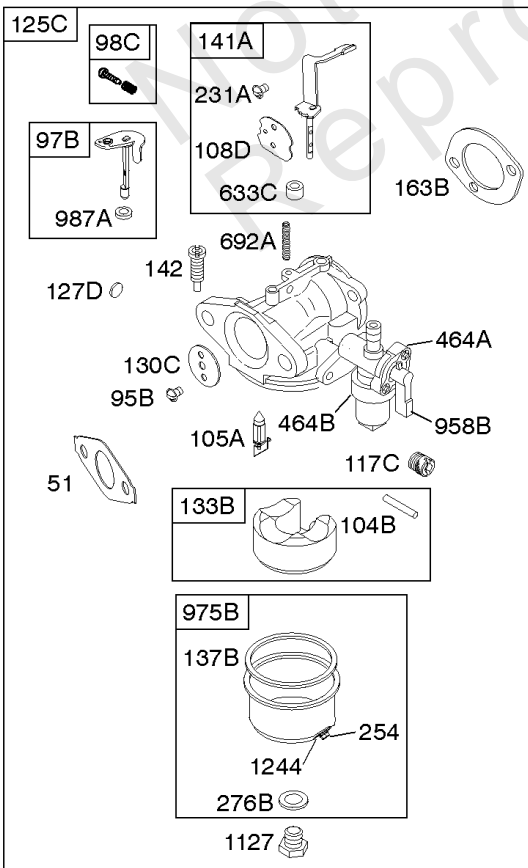

Carburetor

REF NO	PART NO	QTY	DESCRIPTION
38	698557		SCREW -(Fuel Shut Off Valve)
51	692555		Gasket-Intake
53	793414		Stud -(Carburetor)
95	691636		Screw -(Throttle Valve)
95A	698544		Screw -(Throttle Valve)
95B	797161		Screw -(Throttle Valve)
97	690024		Shaft-Throttle
97A	698542		Shaft-Throttle
97B	797153		Shaft-Throttle
97C	797628		Shaft-Throttle
98	398185		Kit-Idle Speed
98B	698551		Kit-Idle Speed
98C	797156		Kit-Idle Speed
104A	698536		Pin-Float Hinge
104B	797138		Pin-Float Hinge
104C	797622		Pin-Float Hinge
105	698537		VALVE, Float Needle
105A	797139		Valve-Float Needle
108	692567		Valve-Choke
108C	698546		Valve-Choke
108D	797159		Valve-Choke
109	690023		Shaft-Choke
109A	693628		Shaft-Choke
109C	790624		Shaft-Choke
117	494870		Jet-Main -(Standard)
117A	698666		Jet-Main -(Standard)
117B	793708		Jet-Main -(Standard)
117C	797140		Jet-Main -(Standard)
117D	797574		Jet-Main -(Standard)
118	497315		Jet-Main -(High Altitude)
118A	698552		Jet-Main -(High Altitude)
118B			Jet-Main -(High Altitude) (NO LONGER AVAILABLE)
118C	797141		Jet-Main -(High Altitude)
118D	797575		Jet-Main -(High Altitude)
122	795208		Spacer-Carburetor -(Grey/Coffee)
122	795643		Spacer-Carburetor -(Black)
125A	698558		Carburetor -Used Before Code Date 09030100
125C	796447		Carburetor -Used After Code Date 09022800