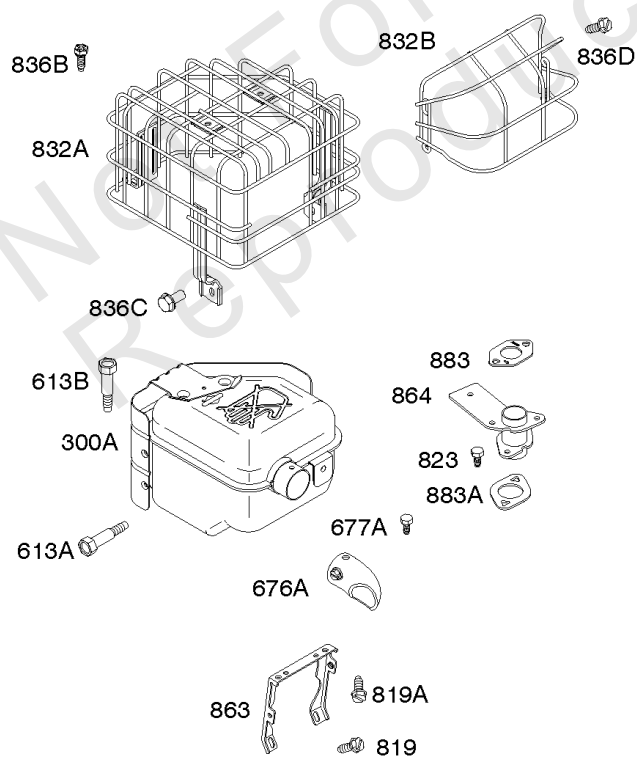

Exhaust System

REF NO	PART NO	QTY	DESCRIPTION
300	693593		Muffler
300A	797433		Muffler
300E	594001		Muffler
346	690661		SCREW -(Spark Arrestor) (SAE)
346	699203		Screw -(Spark Arrestor) (Metric)
436	793706		Manifold-Exhaust
437	791972		Screw -(Exhaust Manifold)
613	791972		Screw -(Muffler)
613A	699481		SCREW -(Muffler)
613B	697812		Screw -(Muffler) (SAE)
613B	799081		Screw -(Muffler) (Metric)
676	393760		Deflector-Muffler
676A	697816		DEFLECTOR, Muffler
677	690661		SCREW -(Muffler Deflector) (SAE)
677	699203		Screw -(Muffler Deflector) (Metric)
677A	699776		SCREW -(Muffler Deflector)
819	699233		Screw -(Muffler Bracket)
819A	699230		Screw -(Muffler Bracket)
823	791972		Screw -(Muffler Adapter)
832	693583		Guard-Muffler
832A	697818		Guard-Muffler
832B	696516		Guard-Muffler
832D	796240		Guard-Muffler
836	699203		Screw -(Muffler Guard)
836A	699632		Screw -(Muffler Guard)
836C	699234		Screw -(Muffler Guard)
836D	699204		Screw -(Muffler Guard)
836E	593834		SCREW -(Muffler Guard)
836B	791972		Screw -(Muffler Guard)
863	699229		Bracket-Muffler
864	699232		Adapter-Muffler
883	798516		Gasket-Exhaust
883A	692237		Gasket-Exhaust
994	790153		Arrestor-Spark
994D	793985		Arrestor-Spark