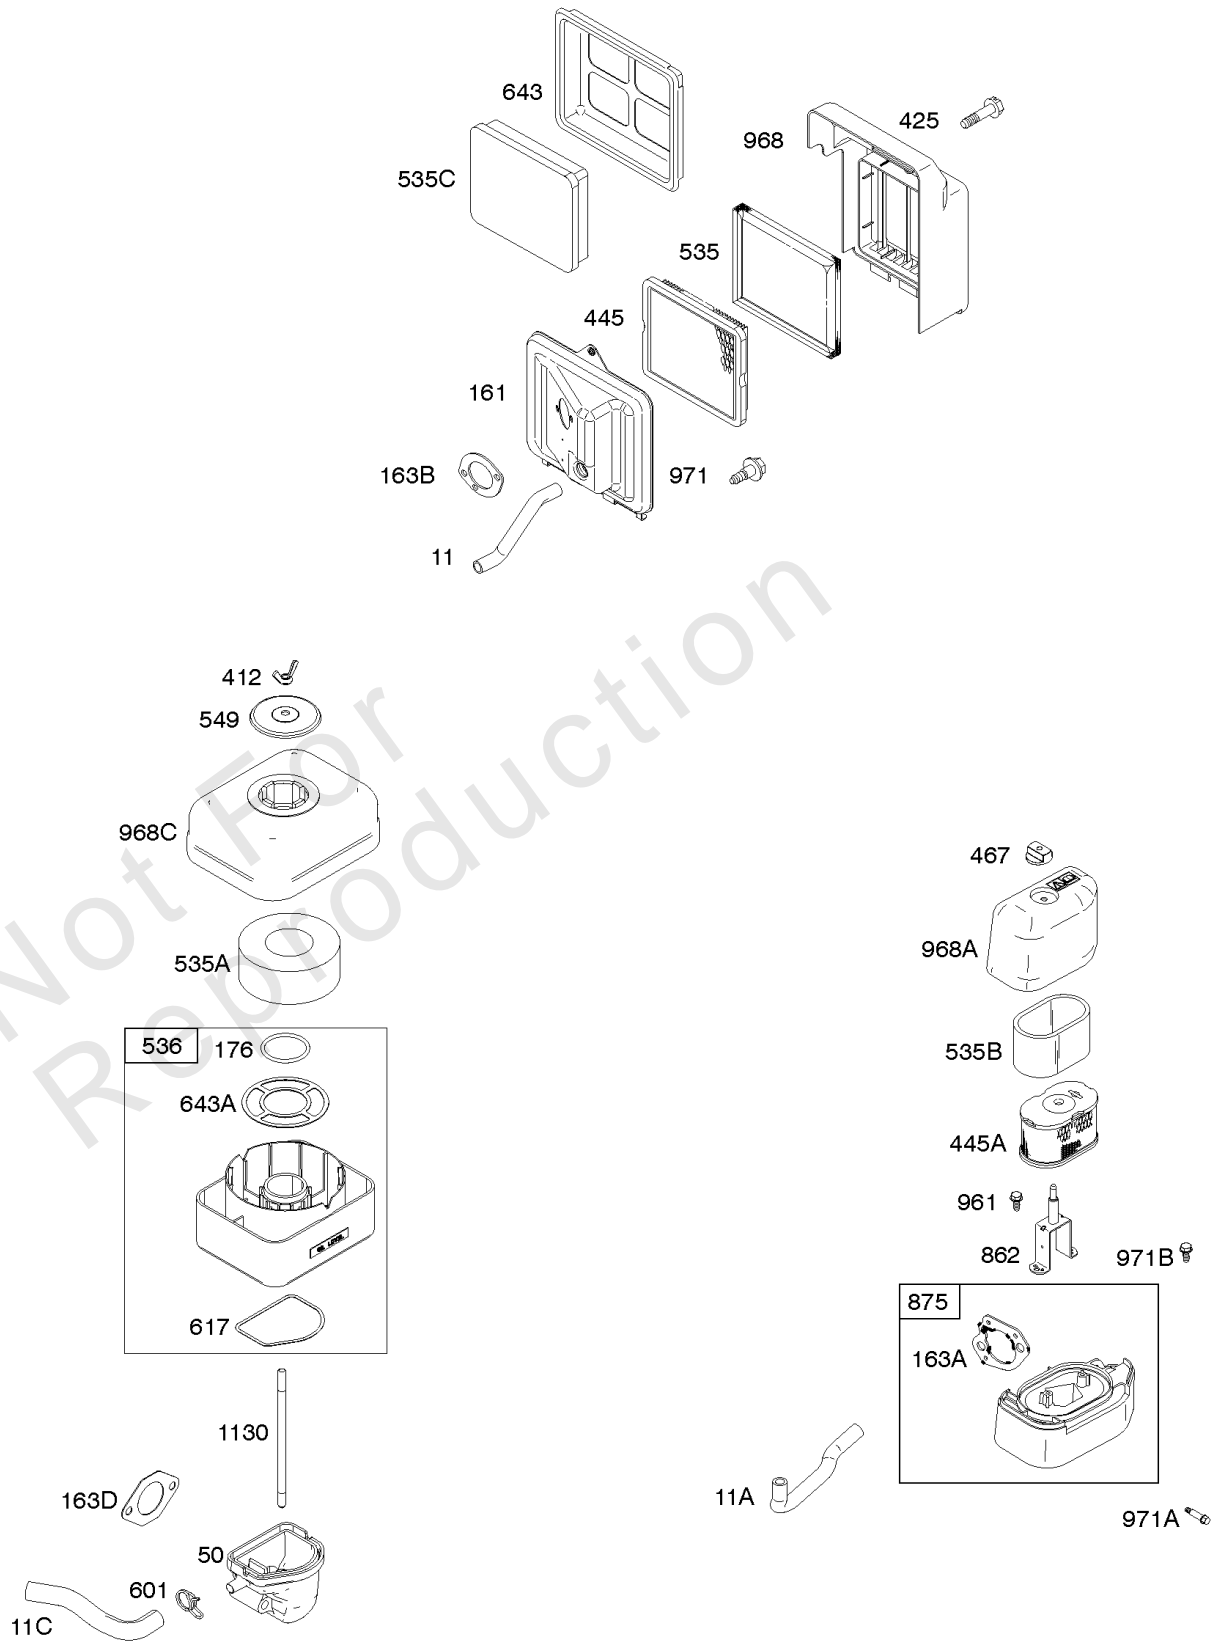

## Air Cleaner

REF NO	PART NO	QTY	DESCRIPTION
11	812208		Tube-Breather -(Flat Panel Air Cleaner)
11A	693647		Tube-Breather -(High Mount Air Cleaner)
11C	793418		Tube-Breather -(Oil Bath Air Cleaner)
50	793419		Manifold-Intake
161	699207		Base-Air Cleaner -(Flat Panel Air Cleaner)
163A	792870		Gasket-Air Cleaner
163B	696024		Gasket-Air Cleaner -(Flat Panel Air Cleaner)
163D	793412		Gasket-Air Cleaner -(Oil Bath Air Cleaner)
176	793441		Seal-O Ring -(Air Cleaner Base)
412	793443		NUT -(Air Cleaner Cover)
425	699208		Screw -(Air Cleaner Cover)
445	491588S		Filter-A/C Cartridge -(Flat Panel)
445A	697029		Filter-A/C Cartridge -(High Mount Air Cleaner)
467	691668		Knob-Air Cleaner Cover
535	493537S		Filter-Air Cleaner Foam -(Flat Panel)
535A	792472		Filter-Air Cleaner Foam
535B	273356S		Filter-Air Cleaner Foam
535C	696263		Filter-Air Cleaner Foam
536	793423		Cleaner-Air
549	793434		Washer -(Air Cleaner)
601	791850		CLAMP, Hose
617	793440		Seal-O Ring -(Intake Manifold)
643	696264		Retainer-Air Filter
643A	793424		Retainer-Air Filter
862	693462		Strap/Stud-Air Cleaner Mounting
875	697030		Base-Air Cleaner -Used Before Code Date 12010100
875	591306		Base-Air Cleaner -Used After Code Date 11123100
961	698304		SCREW -(Air Cleaner Bracket)
968	692584		Cover-Air Cleaner -(Flat Panel)
968A	693460		Cover-Air Cleaner
968C	793425		Cover-Air Cleaner
971	690370		Screw -(Air Cleaner Base to Carburetor/Throttle Body) (SAE)
971	798649		Screw -(Air Cleaner Base to Carburetor/Throttle Body) (Metric)
971A	690349		Screw -(Air Cleaner Base to Carburetor/Throttle Body) -Used Before Code Date 12010100
971A	591307		Screw -(Air Cleaner Base to Carburetor/Throttle Body) -Used After Code Date 11123100

## *Air Cleaner*

---

REF NO	PART NO	QTY	DESCRIPTION
971B	699234		Screw -(Air Cleaner Base to Carburetor/Throttle Body)
1130	793438		Stud -(Intake Manifold)

---

Not For  
Reproduction