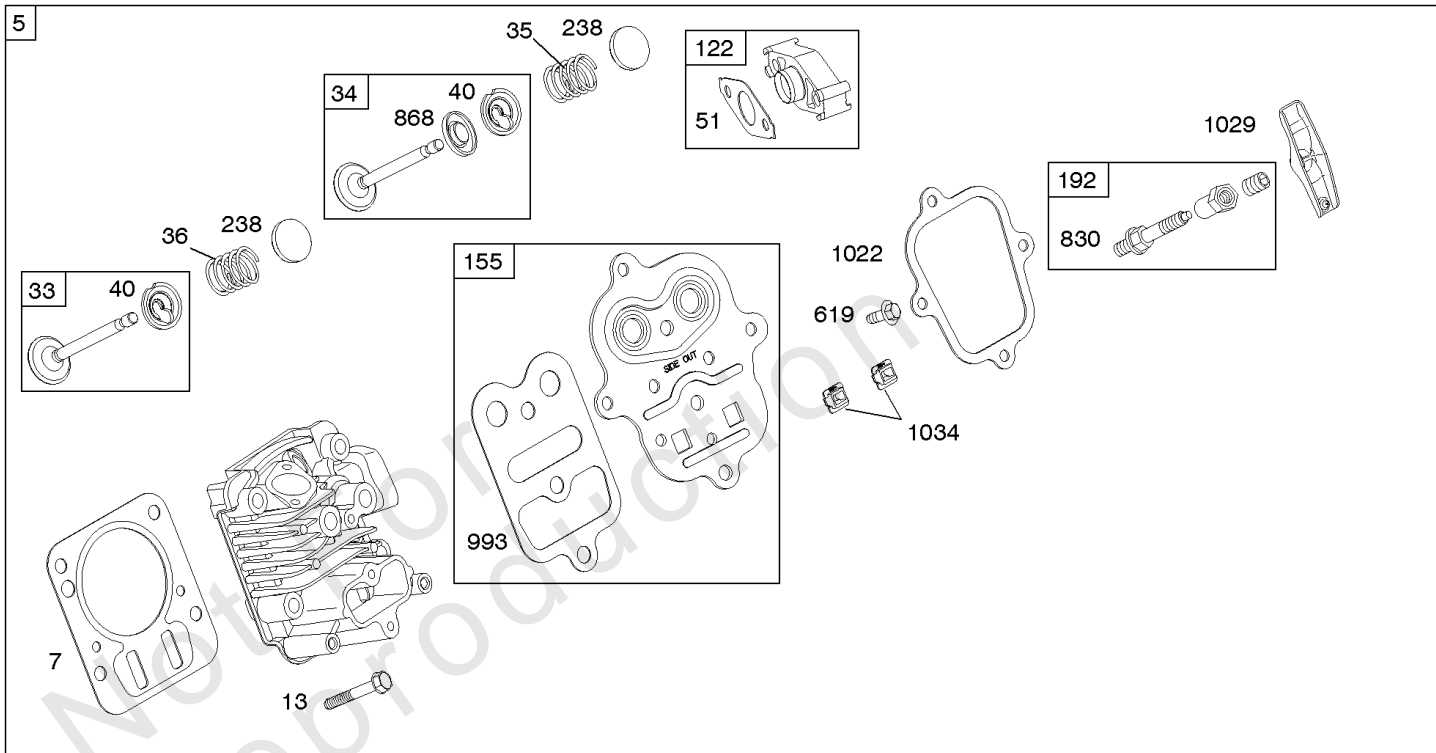

Cylinder Head, Rocker Arm Cover, Valve Gasket Set

REF NO	PART NO	QTY	DESCRIPTION
5	797439		Head-Cylinder -(Metric)
7	698210		Gasket-Cylinder Head
13	699482		Screw -(Cylinder Head)
33	499642		Valve-Exhaust
34	795443		Valve-Intake
35	691304		Spring-Valve -(Intake)
36	691304		Spring-Valve -(Exhaust)
40	692194		Retainer-Valve
45	690977		TAPPET, Valve
51	692555		Gasket-Intake
122	795208		Spacer-Carburetor -(Grey/Coffee)
122	795643		Spacer-Carburetor -(Black)
155	797442		Plate-Cylinder Head -(Metric) -Used After Code Date 09061700
155	698214		Plate-Cylinder Head -(SAE) -Used Before Code Date 09061800
192	694543		Adjuster-Rocker Arm -(SAE) -Used Before Code Date 09061800
192	797440		Adjuster-Rocker Arm -(Metric) -Used After Code Date 09061700
238	691300		Cap-Valve
337	491055S		PLUG, Spark -(Resistor)
337	691043		PLUG, Spark -(EMS)
383	19576S		WRENCH, Spark Plug
383A	590721		Wrench-Spark Plug
619	699481		SCREW -(Cylinder Head Plate)
635	692076		BOOT, Spark Plug
635A	798619		Boot-Spark Plug
830	797441		Stud-Rocker Arm -(Metric) -Used After Code Date 09061700
830	694544		Stud-Rocker Arm -(SAE) -Used Before Code Date 09061800
868	795440		Seal-Valve
914	699481		SCREW -(Rocker Cover) (Bottom)
914A	692557		Screw -(Rocker Cover) (Top) -Used Before Code Date 09061800
914A	797444		Screw -(Rocker Cover) (Quantity 1 Top Or Center) -Used After Code Date 09061700
914B	697551		Screw -(Rocker Cover) (Center) -Used Before Code Date 09061800

Cylinder Head, Rocker Arm Cover, Valve Gasket Set

Mfg. No: 122337-0012-H8