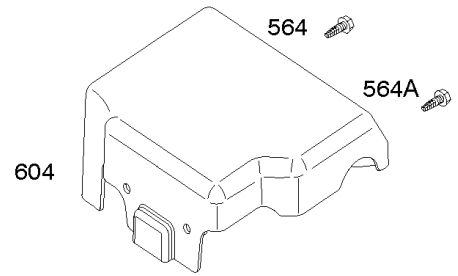

Controls, Governor Spring

REF NO	PART NO	QTY	DESCRIPTION
843A	695588		SLEEVE, Lever
890	790203		Bracket-Support
1230	699847		Stud -(Control Bracket)

Not For
Reproduction