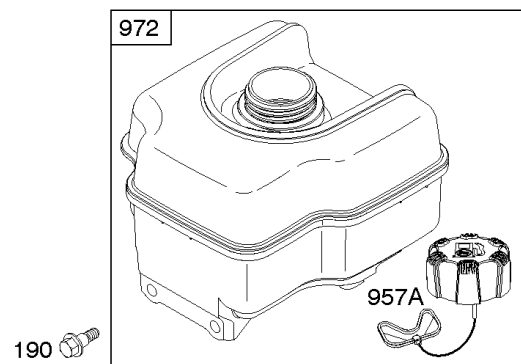

Carburetor Gasket Set, Carburetor Overhaul Kit, Fuel Supply

Mfg. No: 122337-0012-H8

08051200

Carburetor Gasket Set, Carburetor Overhaul Kit, Fuel Supply

REF NO	PART NO	QTY	DESCRIPTION
958	698180		Valve-Fuel Shut Off
972	791598		Tank-Fuel -Used Before Code Date 07050900
972	799863		Tank-Fuel
972A	795832		Tank-Fuel -Used After Code Date 08051100
972A	794640		Tank-Fuel -Used After Code Date 07050800 -Used Before Code Date 08051200
977C	797635		Gasket Set-Carburetor
987	698556		Seal-Throttle Shaft
987A	797152		Seal-Throttle Shaft
1345	699887		Filter-Filler Neck
1345A	792917		Filter-Filler Neck

Not For
Reproduction