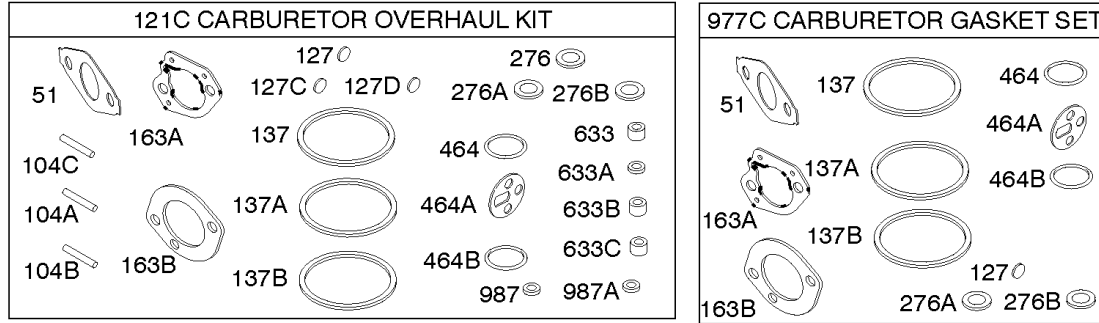

Carburetor Gasket Set, Carburetor Overhaul Kit, Fuel Supply

Mfg. No: 122337-0012-H8

08051200

Carburetor Gasket Set, Carburetor Overhaul Kit, Fuel Supply

REF NO	PART NO	QTY	DESCRIPTION
958	698180		Valve-Fuel Shut Off
972	791598		Tank-Fuel -Used Before Code Date 07050900
972	799863		Tank-Fuel
972A	795832		Tank-Fuel -Used After Code Date 08051100
972A	794640		Tank-Fuel -Used After Code Date 07050800 -Used Before Code Date 08051200
977C	797635		Gasket Set-Carburetor
987	698556		Seal-Throttle Shaft
987A	797152		Seal-Throttle Shaft
1345	699887		Filter-Filler Neck
1345A	792917		Filter-Filler Neck

Not For
Reproduction