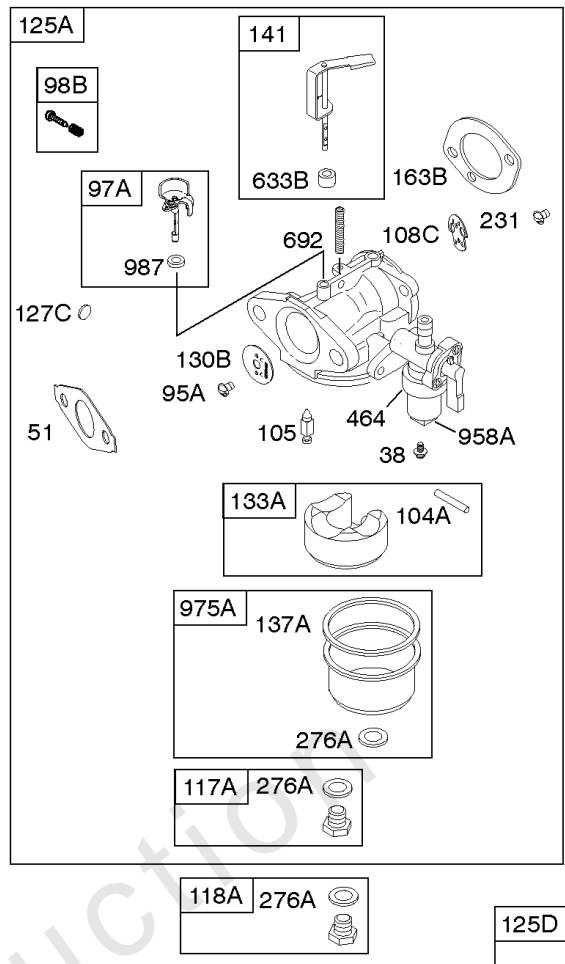

Carburetor

REF NO	PART NO	QTY	DESCRIPTION
38	698557		SCREW -(Fuel Shut Off Valve)
51	692555		Gasket-Intake
53	793414		Stud -(Carburetor)
95	691636		Screw -(Throttle Valve)
95A	698544		Screw -(Throttle Valve)
95B	797161		Screw -(Throttle Valve)
97	690024		Shaft-Throttle
97A	698542		Shaft-Throttle
97B	797153		Shaft-Throttle
97C	797628		Shaft-Throttle
98	398185		Kit-Idle Speed
98B	698551		Kit-Idle Speed
98C	797156		Kit-Idle Speed
104A	698536		Pin-Float Hinge
104B	797138		Pin-Float Hinge
104C	797622		Pin-Float Hinge
105	698537		VALVE, Float Needle
105A	797139		Valve-Float Needle
108	692567		Valve-Choke
108C	698546		Valve-Choke
108D	797159		Valve-Choke
109	690023		Shaft-Choke
109A	693628		Shaft-Choke
109C	790624		Shaft-Choke
117	494870		Jet-Main -(Standard)
117A	698666		Jet-Main -(Standard)
117B	793708		Jet-Main -(Standard)
117C	797140		Jet-Main -(Standard)
117D	797574		Jet-Main -(Standard)
118	497315		Jet-Main -(High Altitude)
118A	698552		Jet-Main -(High Altitude)
118B			Jet-Main -(High Altitude) (NO LONGER AVAILABLE)
118C	797141		Jet-Main -(High Altitude)
118D	797575		Jet-Main -(High Altitude)
122	795208		Spacer-Carburetor -(Grey/Coffee)
122	795643		Spacer-Carburetor -(Black)
125A	698558		Carburetor -Used Before Code Date 09030100
125C	796447		Carburetor -Used After Code Date 09022800