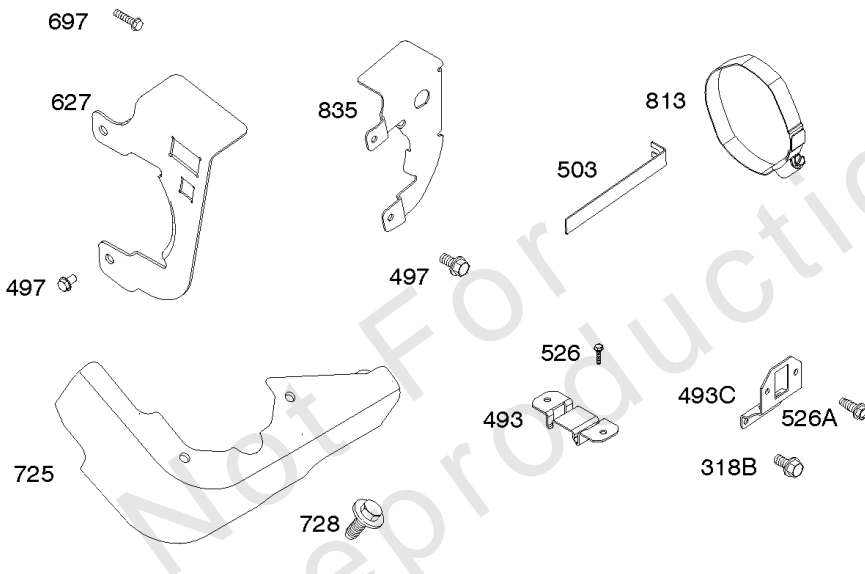

Blower Housing, Electric Starter, Flywheel, Rewind Starter

REF NO	PART NO	QTY	DESCRIPTION
608C	591301		Starter-Rewind
627	792608		Bracket-Stopswitch
675	691261		WASHER -(Brush Retainer)
689			Spring-Friction -(Not Serviced Separate. Service With Rewind Assembly.) -Used After Code Date 11123100
689	691855		Spring-Friction -Used Before Code Date 12010100
697	795026		Screw -(Starter Motor) (Drive Cap)
725	792874		Shield-Heat
727	698039		Cover-Starter Drive
728	699491		Screw -(Heat Shield)
732	699200		SCREW -(Starter Drive Cover)
783	692353		Gear-Pinion
797	691029		NUT -(Brush Retainer)
801	694482		CAP, Drive
802	691286		CAP, End
813	690635		CLAMP
835	797458		Bracket-Wire Harness
1005A	794273		Fan-Flywheel
1051	691265		RING, Retaining
1070	699201		Screw -(Flywheel Fan)
1090	691293		RETAINER, Brush
1210			Pulley/Spring Assembly -(Pulley) (Not Serviced Separate. Service With Rewind Assembly.) -Used After Code Date 11123100
1210	791849		Pulley/Spring Assembly -(Pulley) -Used Before Code Date 12010100
1211			Pulley/Spring Assembly -(Spring) (Not Serviced Separate. Service With Rewind Assembly.) -Used After Code Date 11123100
1211	791849		Pulley/Spring Assembly -(Spring) -Used Before Code Date 12010100
1305	699691		SCREW -(Oil Sensor Module)