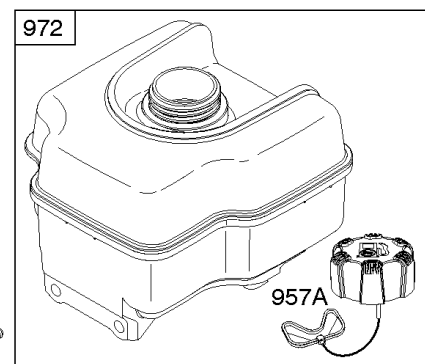

Carburetor Gasket Set, Carburetor Overhaul Kit, Fuel Supply

Mfg. No: 122337-0012-H8

08051200

Carburetor Gasket Set, Carburetor Overhaul Kit, Fuel Supply

REF NO	PART NO	QTY	DESCRIPTION
51	692555		Gasket-Intake
104A	698536		Pin-Float Hinge
104B	797138		Pin-Float Hinge
104C	797622		Pin-Float Hinge
121C	797634		Kit-Carburetor Overhaul
127	691739		Plug-Welch
127C	690727		PLUG, Welch
127D	797135		Plug-Welch
137	693981		Gasket-Float Bowl
137A	698538		Gasket-Float Bowl
137B	797137		Gasket-Float Bowl
163A	792870		Gasket-Air Cleaner
163B	696024		Gasket-Air Cleaner -(Flat Panel Air Cleaner)
187	791766		LINE, Fuel -(Cut To Required Length)
187A	791867		Line-Fuel -(Molded)
187B	791874		Line-Fuel -(Molded)
187D	795046		Line-Fuel -(Molded)
187E	797183		Line-Fuel -(Molded)
190	699220		Screw -(Fuel Tank)
190B	795047		Screw -(Fuel Tank) -Used After Code Date 08051100
190B	699839		Screw -(Fuel Tank) -Used Before Code Date 08051200
240	394358S		FILTER, Fuel
276	271716		Washer-Sealing
276A	698540		Washer-Sealing
276B	797147		Washer-Sealing
464	698550		SEAL, O-Ring -(Fuel Shut-off Valve)
464A	797148		Seal-O Ring -(Fuel Shut-off Valve)
464B	797155		Seal-O Ring -(Fuel Shut-off Valve)
601	791850		CLAMP, Hose
633	693867		Seal-Choke/Throttle Shaft
633A	691321		Seal-Choke/Throttle Shaft
633B	690998		Seal-Choke/Throttle Shaft
633C	797157		Seal-Choke/Throttle Shaft
957	795027		Cap-Fuel Tank -(Text Free)
957	792647		Cap-Fuel Tank -(Fresh Start)
957A	799719		Cap-Fuel Tank -(Carbon In Cap)
957B	698109		Cap-Fuel Tank
957C	794641		CAP, Fuel Tank -Used After Code Date 07050800