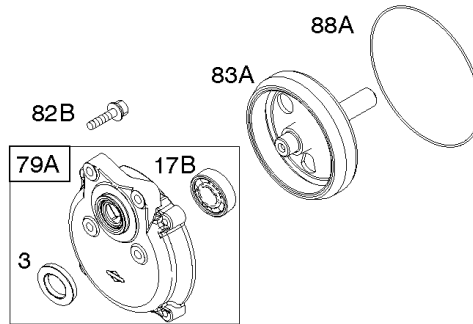

522

21

85A

80

82