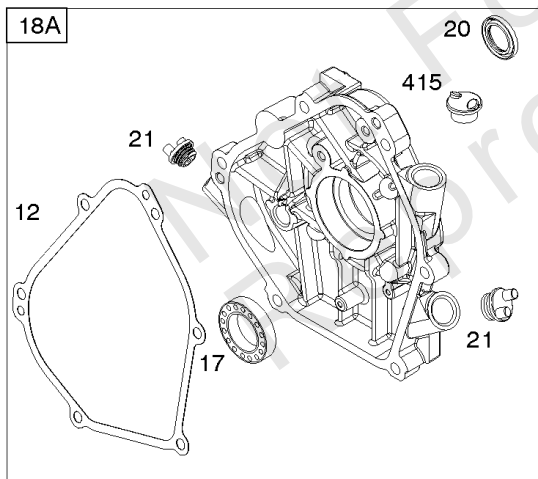

522

21

85A

80

82