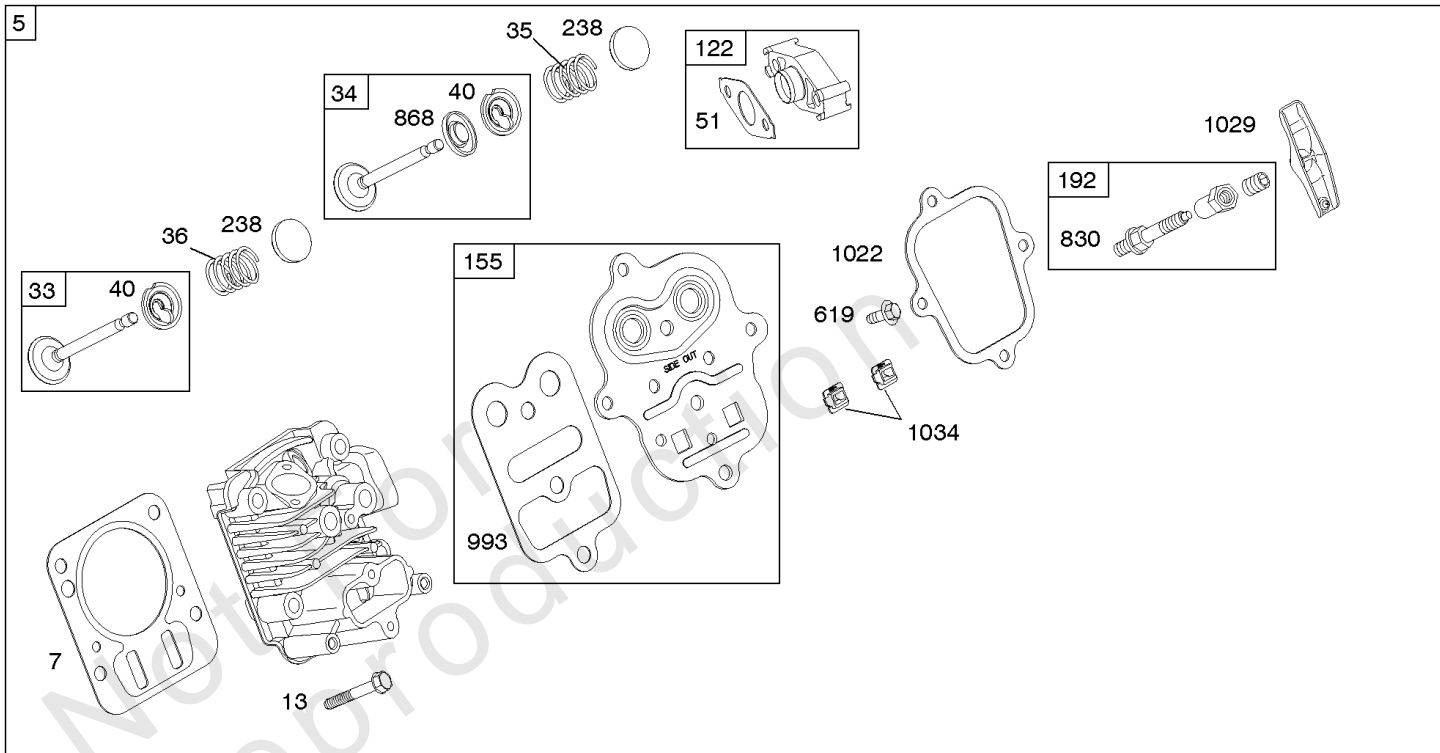

Cylinder Head, Rocker Arm Cover, Valve Gasket Set

Mfg. No: 122337-0012-H8

Cylinder Head, Rocker Arm Cover, Valve Gasket Set

REF NO	PART NO	QTY	DESCRIPTION
5	797439		Head-Cylinder -(Metric)
7	698210		Gasket-Cylinder Head
13	699482		Screw -(Cylinder Head)
33	499642		Valve-Exhaust
34	795443		Valve-Intake
35	691304		Spring-Valve -(Intake)
36	691304		Spring-Valve -(Exhaust)
40	692194		Retainer-Valve
45	690977		TAPPET, Valve
51	692555		Gasket-Intake
122	795208		Spacer-Carburetor -(Grey/Coffee)
122	795643		Spacer-Carburetor -(Black)
155	797442		Plate-Cylinder Head -(Metric) -Used After Code Date 09061700
155	698214		Plate-Cylinder Head -(SAE) -Used Before Code Date 09061800
192	694543		Adjuster-Rocker Arm -(SAE) -Used Before Code Date 09061800
192	797440		Adjuster-Rocker Arm -(Metric) -Used After Code Date 09061700
238	691300		Cap-Valve
337	491055S		PLUG, Spark -(Resistor)
337	691043		PLUG, Spark -(EMS)
383	19576S		WRENCH, Spark Plug
383A	590721		Wrench-Spark Plug
619	699481		SCREW -(Cylinder Head Plate)
635	692076		BOOT, Spark Plug
635A	798619		Boot-Spark Plug
830	797441		Stud-Rocker Arm -(Metric) -Used After Code Date 09061700
830	694544		Stud-Rocker Arm -(SAE) -Used Before Code Date 09061800
868	795440		Seal-Valve
914	699481		SCREW -(Rocker Cover) (Bottom)
914A	692557		Screw -(Rocker Cover) (Top) -Used Before Code Date 09061800
914A	797444		Screw -(Rocker Cover) (Quantity 1 Top Or Center) -Used After Code Date 09061700
914B	697551		Screw -(Rocker Cover) (Center) -Used Before Code Date 09061800