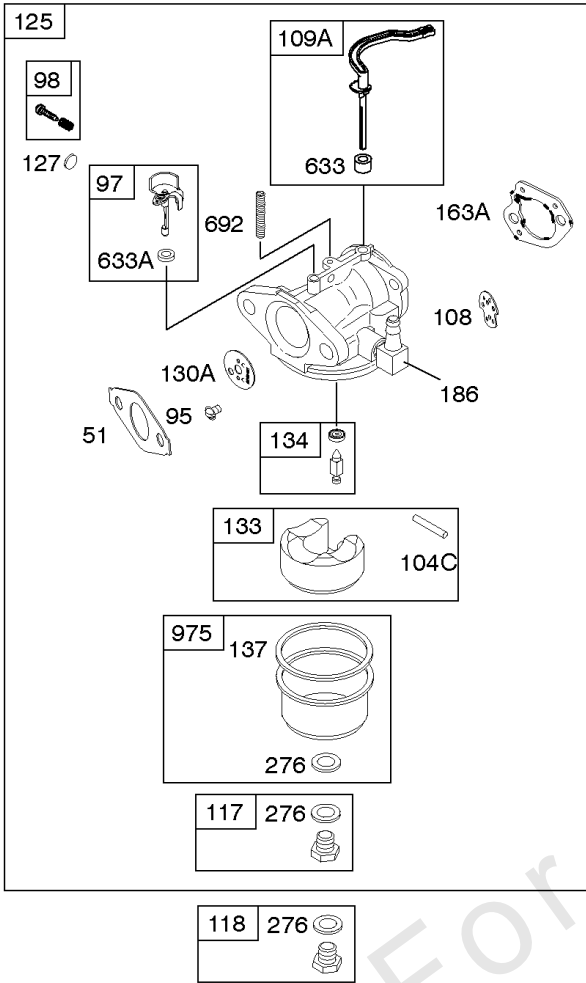

Carburetor

REF NO	PART NO	QTY	DESCRIPTION
38	698557		SCREW -(Fuel Shut Off Valve)
51	692555		Gasket-Intake
53	793414		Stud -(Carburetor)
95	691636		Screw -(Throttle Valve)
95A	698544		Screw -(Throttle Valve)
95B	797161		Screw -(Throttle Valve)
97	690024		Shaft-Throttle
97A	698542		Shaft-Throttle
97B	797153		Shaft-Throttle
97C	797628		Shaft-Throttle
98	398185		Kit-Idle Speed
98B	698551		Kit-Idle Speed
98C	797156		Kit-Idle Speed
104A	698536		Pin-Float Hinge
104B	797138		Pin-Float Hinge
104C	797622		Pin-Float Hinge
105	698537		VALVE, Float Needle
105A	797139		Valve-Float Needle
108	692567		Valve-Choke
108C	698546		Valve-Choke
108D	797159		Valve-Choke
109	690023		Shaft-Choke
109A	693628		Shaft-Choke
109C	790624		Shaft-Choke
117	494870		Jet-Main -(Standard)
117A	698666		Jet-Main -(Standard)
117B	793708		Jet-Main -(Standard)
117C	797140		Jet-Main -(Standard)
117D	797574		Jet-Main -(Standard)
118	497315		Jet-Main -(High Altitude)
118A	698552		Jet-Main -(High Altitude)
118B			Jet-Main -(High Altitude) (NO LONGER AVAILABLE)
118C	797141		Jet-Main -(High Altitude)
118D	797575		Jet-Main -(High Altitude)
122	795208		Spacer-Carburetor -(Grey/Coffee)
122	795643		Spacer-Carburetor -(Black)
125A	698558		Carburetor -Used Before Code Date 09030100
125C	796447		Carburetor -Used After Code Date 09022800