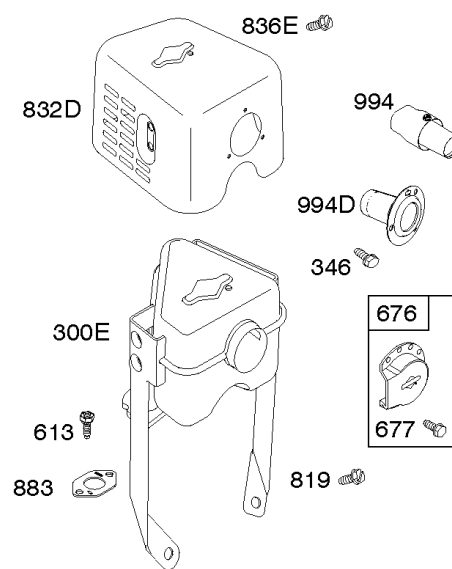

Exhaust System

REF NO	PART NO	QTY	DESCRIPTION
300	693593		Muffler
300A	797433		Muffler
300E	594001		Muffler
346	690661		SCREW -(Spark Arrestor) (SAE)
346	699203		Screw -(Spark Arrestor) (Metric)
436	793706		Manifold-Exhaust
437	791972		Screw -(Exhaust Manifold)
613	791972		Screw -(Muffler)
613A	699481		SCREW -(Muffler)
613B	697812		Screw -(Muffler) (SAE)
613B	799081		Screw -(Muffler) (Metric)
676	393760		Deflector-Muffler
676A	697816		DEFLECTOR, Muffler
677	690661		SCREW -(Muffler Deflector) (SAE)
677	699203		Screw -(Muffler Deflector) (Metric)
677A	699776		SCREW -(Muffler Deflector)
819	699233		Screw -(Muffler Bracket)
819A	699230		Screw -(Muffler Bracket)
823	791972		Screw -(Muffler Adapter)
832	693583		Guard-Muffler
832A	697818		Guard-Muffler
832B	696516		Guard-Muffler
832D	796240		Guard-Muffler
836	699203		Screw -(Muffler Guard)
836A	699632		Screw -(Muffler Guard)
836C	699234		Screw -(Muffler Guard)
836D	699204		Screw -(Muffler Guard)
836E	593834		SCREW -(Muffler Guard)
836B	791972		Screw -(Muffler Guard)
863	699229		Bracket-Muffler
864	699232		Adapter-Muffler
883	798516		Gasket-Exhaust
883A	692237		Gasket-Exhaust
994	790153		Arrestor-Spark
994D	793985		Arrestor-Spark