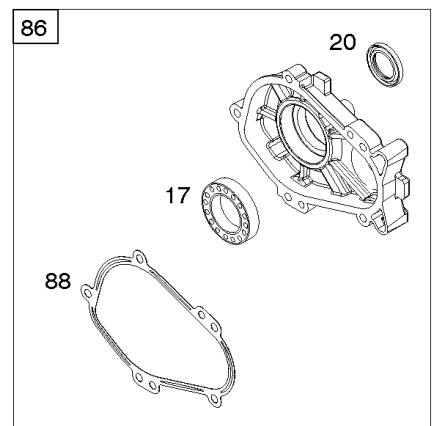

287

415

522

21

85A

80

82

82