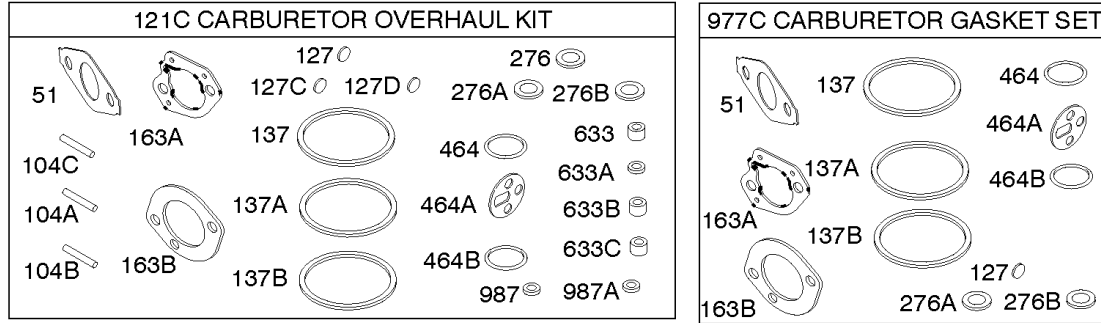

Carburetor Gasket Set, Carburetor Overhaul Kit, Fuel Supply

Mfg. No: 122337-0012-H8

08051200

Carburetor Gasket Set, Carburetor Overhaul Kit, Fuel Supply

REF NO	PART NO	QTY	DESCRIPTION
51	692555		Gasket-Intake
104A	698536		Pin-Float Hinge
104B	797138		Pin-Float Hinge
104C	797622		Pin-Float Hinge
121C	797634		Kit-Carburetor Overhaul
127	691739		Plug-Welch
127C	690727		PLUG, Welch
127D	797135		Plug-Welch
137	693981		Gasket-Float Bowl
137A	698538		Gasket-Float Bowl
137B	797137		Gasket-Float Bowl
163A	792870		Gasket-Air Cleaner
163B	696024		Gasket-Air Cleaner -(Flat Panel Air Cleaner)
187	791766		LINE, Fuel -(Cut To Required Length)
187A	791867		Line-Fuel -(Molded)
187B	791874		Line-Fuel -(Molded)
187D	795046		Line-Fuel -(Molded)
187E	797183		Line-Fuel -(Molded)
190	699220		Screw -(Fuel Tank)
190B	795047		Screw -(Fuel Tank) -Used After Code Date 08051100
190B	699839		Screw -(Fuel Tank) -Used Before Code Date 08051200
240	394358S		FILTER, Fuel
276	271716		Washer-Sealing
276A	698540		Washer-Sealing
276B	797147		Washer-Sealing
464	698550		SEAL, O-Ring -(Fuel Shut-off Valve)
464A	797148		Seal-O Ring -(Fuel Shut-off Valve)
464B	797155		Seal-O Ring -(Fuel Shut-off Valve)
601	791850		CLAMP, Hose
633	693867		Seal-Choke/Throttle Shaft
633A	691321		Seal-Choke/Throttle Shaft
633B	690998		Seal-Choke/Throttle Shaft
633C	797157		Seal-Choke/Throttle Shaft
957	795027		Cap-Fuel Tank -(Text Free)
957	792647		Cap-Fuel Tank -(Fresh Start)
957A	799719		Cap-Fuel Tank -(Carbon In Cap)
957B	698109		Cap-Fuel Tank
957C	794641		CAP, Fuel Tank -Used After Code Date 07050800