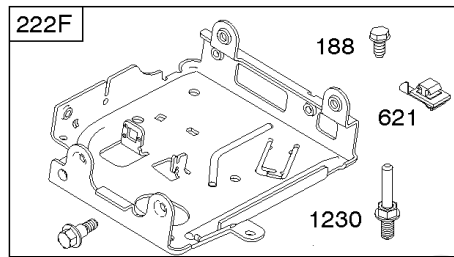

Controls, Governor Spring

REF NO	PART NO	QTY	DESCRIPTION
843A	695588		SLEEVE, Lever
890	790203		Bracket-Support
1230	699847		Stud -(Control Bracket)

Not For
Reproduction