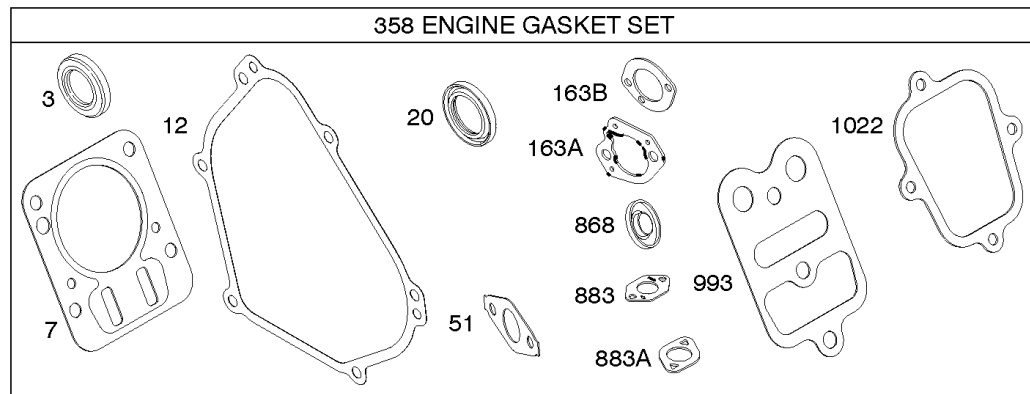

- 1036 EMISSIONS LABEL
- 1319 WARNING LABEL
- 1319A WARNING LABEL