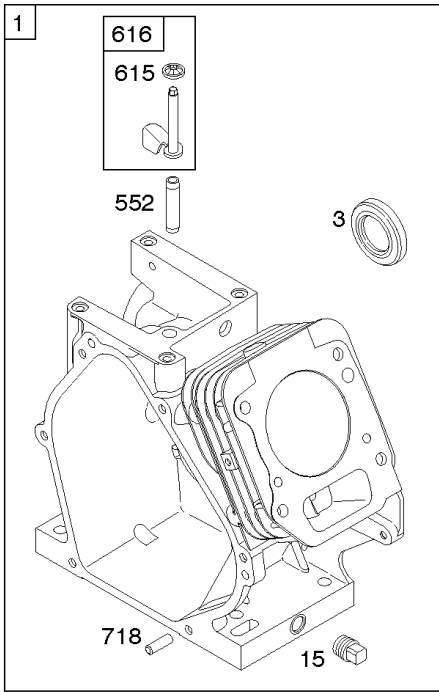

## *Air Cleaner*

---

REF NO	PART NO	QTY	DESCRIPTION
971B	699234		Screw -(Air Cleaner Base to Carburetor/Throttle Body)
1130	793438		Stud -(Intake Manifold)

---

Not For  
Reproduction

## Camshaft, Crankshaft, Cylinder, Engine Gasket Set, Piston Group

REF NO	PART NO	QTY	DESCRIPTION
1	699490		Cylinder Assembly
3	299819S		SEAL, Oil -(Magneto Side)
7	698210		Gasket-Cylinder Head
12	699485		Gasket-Crankcase
15	691686		PLUG, Oil Drain -(Square Head)
15A	691682		Plug-Oil Drain -(Flush)
16	797072		Crankshaft
16A	593079		Crankshaft -(No Longer Available)(Use Reference 16)
17	798538		Bearing-Ball -(PTO Side)
17A	690824		Bearing-Ball
20	692550		Seal-Oil -(PTO Side)
24	796335		KEY, Flywheel
25	799063		Piston Assembly -(Standard)
25	799064		Piston Assembly -(.020" Oversize)
26	692786		Ring Set -(.020" Oversize) -Used Before Code Date 05100100
26	791324		Ring Set -(.020" Oversize) -Used After Code Date 05093000
26	791969		Ring Set -(Standard) -Used After Code Date 05093000
26	499631		Ring Set -(Standard) -Used Before Code Date 05100100
27	691866		Lock-Piston Pin
28	499423		Pin-Piston
29	792247		Rod-Connecting -(.020" Undersize)
29B	798813		Rod-Connecting
30	791584		Dipper-Connecting Rod
32	691664		Screw -(Connecting Rod)
32A	695759		Screw -(Connecting Rod)
32B	791784		Screw -(Connecting Rod) (SAE) -Used Before Code Date 09060100
32B	797437		Screw -(Connecting Rod) (Metric) -Used After Code Date 09053100
45	690977		TAPPET, Valve
46	696813		Camshaft
51	692555		Gasket-Intake
163A	792870		Gasket-Air Cleaner
163B	696024		Gasket-Air Cleaner -(Flat Panel Air Cleaner)
306	795334		Shield-Cylinder
307	699483		Screw -(Cylinder Shield)