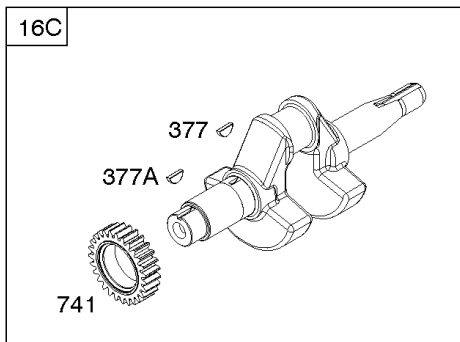

- 1036 EMISSIONS LABEL
- 1319 WARNING LABEL
- 1319A WARNING LABEL