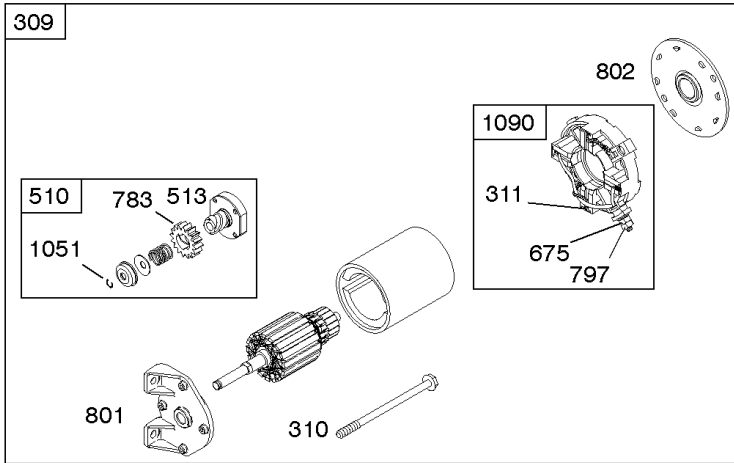

Blower Housing, Electric Starter, Flywheel, Rewind Starter

REF NO	PART NO	QTY	DESCRIPTION
23A	594000		Flywheel -(Electric Start)
37	699661		Guard-Flywheel
55	791848		Housing-Rewind Starter -Used Before Code Date 12010100
55			Housing-Rewind Starter -(Not Serviced Separate. Service With Rewind Assembly.) -Used After Code Date 11123100
58	693389		ROPE, Starter (Cut To Required Length) -(Cut To Required Length) -Used After Code Date 11123100
58	66574		Rope-Starter -(Cut To Required Length) -Used Before Code Date 12010100
60	490652		HANDLE, Starter Rope
65	699228		SCREW -(Rewind Starter) (Metric)
78	699205		Screw -(Flywheel Guard)
304	699598		Housing-Blower
305	699481		SCREW -(Blower Housing)
309	798790		Motor-Starter
310	690323		BOLT -(Starter Motor)
311	497608		Brush Set
318B	795026		Screw -(Mounting Bracket)
332	591988		Nut -(Flywheel)
363	19203		PULLER, Flywheel
455	591302		Cup-Flywheel
456			Plate-Pawl Friction -(Not Serviced Separate. Service With Rewind Assembly.) -Used After Code Date 11123100
456	692299		Plate-Pawl Friction -Used Before Code Date 12010100
459			Pawl-Ratchet -(Not Serviced Separate. Service With Rewind Assembly.) -Used After Code Date 11123100
459	281505S		Pawl-Ratchet -Used Before Code Date 12010100
493	691177		BRACKET, Mounting
493C	699048		BRACKET, Mounting
497	691693		SCREW -(Stopswitch Bracket)
503	691532		STRAP, Starter
510	499308		Drive-Starter
513	692024		ARMATURE, Starter
526	690297		Screw -(Regulator)
526A	690326		SCREW -(Regulator)
597			Screw -(Pawl Friction Plate) (Not Serviced Separate. Service With Rewind Assembly.) -Used After Code Date 11123100
597	691696		Screw -(Pawl Friction Plate) -Used Before Code Date 12010100