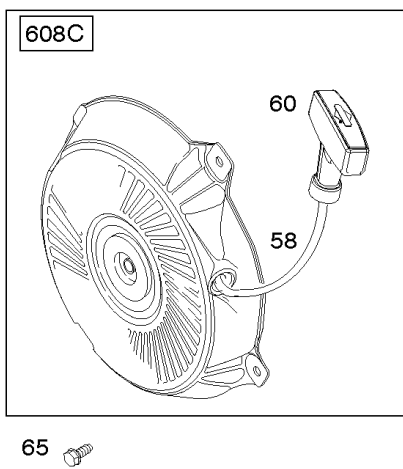

Blower Housing, Electric Starter, Flywheel, Rewind Starter

REF NO	PART NO	QTY	DESCRIPTION
23A	594000		Flywheel -(Electric Start)
37	699661		Guard-Flywheel
55	791848		Housing-Rewind Starter -Used Before Code Date 12010100
55			Housing-Rewind Starter -(Not Serviced Separate. Service With Rewind Assembly.) -Used After Code Date 11123100
58	693389		ROPE, Starter (Cut To Required Length) -(Cut To Required Length) -Used After Code Date 11123100
58	66574		Rope-Starter -(Cut To Required Length) -Used Before Code Date 12010100
60	490652		HANDLE, Starter Rope
65	699228		SCREW -(Rewind Starter) (Metric)
78	699205		Screw -(Flywheel Guard)
304	699598		Housing-Blower
305	699481		SCREW -(Blower Housing)
309	798790		Motor-Starter
310	690323		BOLT -(Starter Motor)
311	497608		Brush Set
318B	795026		Screw -(Mounting Bracket)
332	591988		Nut -(Flywheel)
363	19203		PULLER, Flywheel
455	591302		Cup-Flywheel
456			Plate-Pawl Friction -(Not Serviced Separate. Service With Rewind Assembly.) -Used After Code Date 11123100
456	692299		Plate-Pawl Friction -Used Before Code Date 12010100
459			Pawl-Ratchet -(Not Serviced Separate. Service With Rewind Assembly.) -Used After Code Date 11123100
459	281505S		Pawl-Ratchet -Used Before Code Date 12010100
493	691177		BRACKET, Mounting
493C	699048		BRACKET, Mounting
497	691693		SCREW -(Stopswitch Bracket)
503	691532		STRAP, Starter
510	499308		Drive-Starter
513	692024		ARMATURE, Starter
526	690297		Screw -(Regulator)
526A	690326		SCREW -(Regulator)
597			Screw -(Pawl Friction Plate) (Not Serviced Separate. Service With Rewind Assembly.) -Used After Code Date 11123100
597	691696		Screw -(Pawl Friction Plate) -Used Before Code Date 12010100