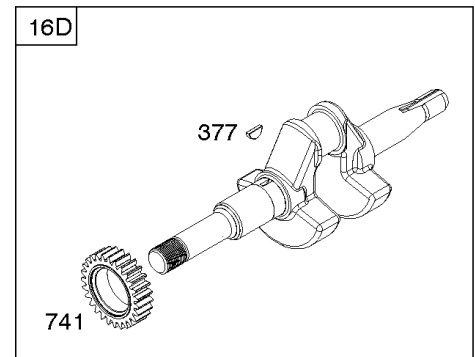

- 1036 EMISSIONS LABEL
- 1319 WARNING LABEL
- 1319A WARNING LABEL