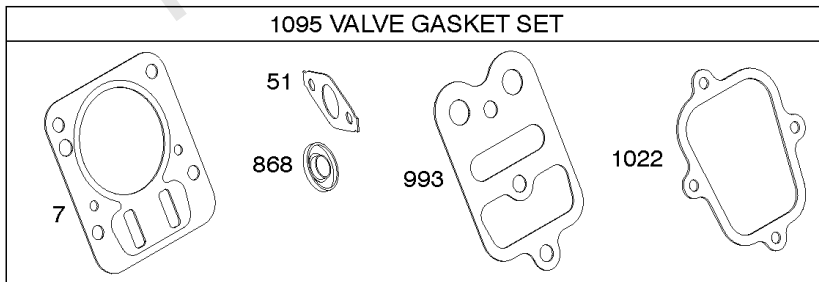

Cylinder Head, Rocker Arm Cover, Valve Gasket Set

Mfg. No: 122337-0012-H8

Cylinder Head, Rocker Arm Cover, Valve Gasket Set

REF NO	PART NO	QTY	DESCRIPTION
5	797439		Head-Cylinder -(Metric)
7	698210		Gasket-Cylinder Head
13	699482		Screw -(Cylinder Head)
33	499642		Valve-Exhaust
34	795443		Valve-Intake
35	691304		Spring-Valve -(Intake)
36	691304		Spring-Valve -(Exhaust)
40	692194		Retainer-Valve
45	690977		TAPPET, Valve
51	692555		Gasket-Intake
122	795208		Spacer-Carburetor -(Grey/Coffee)
122	795643		Spacer-Carburetor -(Black)
155	797442		Plate-Cylinder Head -(Metric) -Used After Code Date 09061700
155	698214		Plate-Cylinder Head -(SAE) -Used Before Code Date 09061800
192	694543		Adjuster-Rocker Arm -(SAE) -Used Before Code Date 09061800
192	797440		Adjuster-Rocker Arm -(Metric) -Used After Code Date 09061700
238	691300		Cap-Valve
337	491055S		PLUG, Spark -(Resistor)
337	691043		PLUG, Spark -(EMS)
383	19576S		WRENCH, Spark Plug
383A	590721		Wrench-Spark Plug
619	699481		SCREW -(Cylinder Head Plate)
635	692076		BOOT, Spark Plug
635A	798619		Boot-Spark Plug
830	797441		Stud-Rocker Arm -(Metric) -Used After Code Date 09061700
830	694544		Stud-Rocker Arm -(SAE) -Used Before Code Date 09061800
868	795440		Seal-Valve
914	699481		SCREW -(Rocker Cover) (Bottom)
914A	692557		Screw -(Rocker Cover) (Top) -Used Before Code Date 09061800
914A	797444		Screw -(Rocker Cover) (Quantity 1 Top Or Center) -Used After Code Date 09061700
914B	697551		Screw -(Rocker Cover) (Center) -Used Before Code Date 09061800