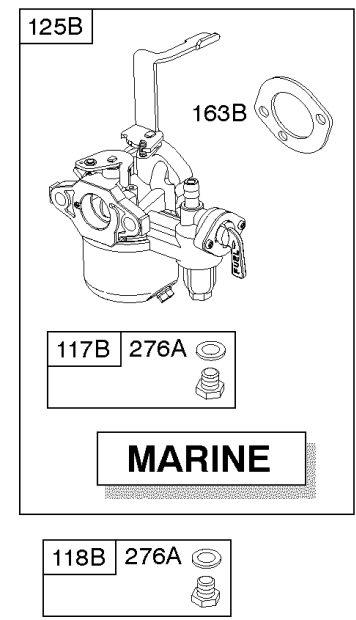

Carburetor

REF NO	PART NO	QTY	DESCRIPTION
975	796611		Bowl-Float
975A	698541		Bowl-Float
975B	797142		Bowl-Float
975C	797631		Bowl-Float
987	698556		Seal-Throttle Shaft
987A	797152		Seal-Throttle Shaft
1127	797146		Screw -(Float Bowl to Carburetor Body)
1174	692055		Nut -(Intake Manifold)
1244	797143		Seal-O Ring -(Carburetor Bowl Drain)

Not For
Reproduction