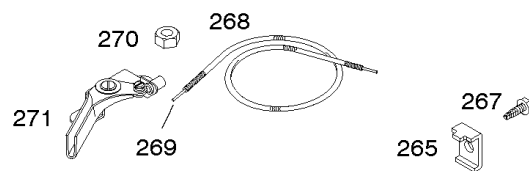

Controls, Governor Spring

REF NO	PART NO	QTY	DESCRIPTION
843A	695588		SLEEVE, Lever
890	790203		Bracket-Support
1230	699847		Stud -(Control Bracket)

Not For
Reproduction