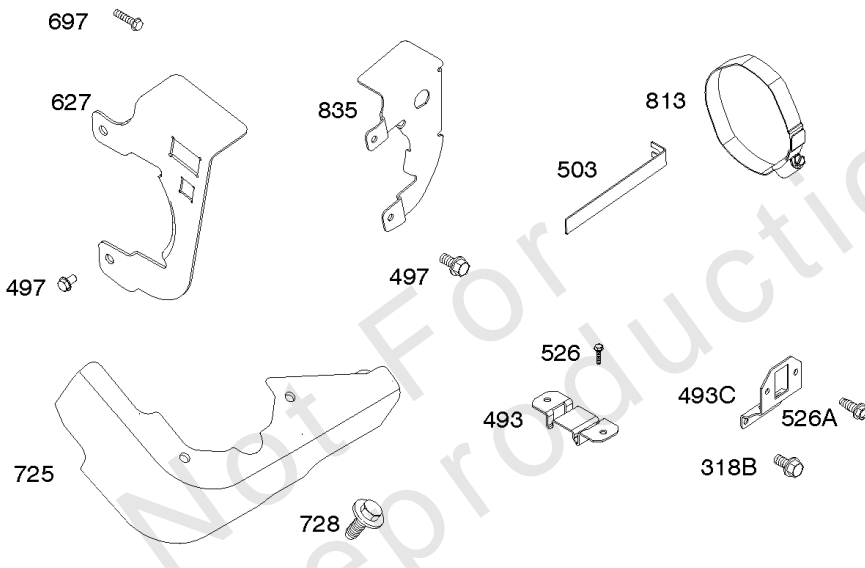

Blower Housing, Electric Starter, Flywheel, Rewind Starter

REF NO	PART NO	QTY	DESCRIPTION
23A	594000		Flywheel -(Electric Start)
37	699661		Guard-Flywheel
55	791848		Housing-Rewind Starter -Used Before Code Date 12010100
55			Housing-Rewind Starter -(Not Serviced Separate. Service With Rewind Assembly.) -Used After Code Date 11123100
58	693389		ROPE, Starter (Cut To Required Length) -(Cut To Required Length) -Used After Code Date 11123100
58	66574		Rope-Starter -(Cut To Required Length) -Used Before Code Date 12010100
60	490652		HANDLE, Starter Rope
65	699228		SCREW -(Rewind Starter) (Metric)
78	699205		Screw -(Flywheel Guard)
304	699598		Housing-Blower
305	699481		SCREW -(Blower Housing)
309	798790		Motor-Starter
310	690323		BOLT -(Starter Motor)
311	497608		Brush Set
318B	795026		Screw -(Mounting Bracket)
332	591988		Nut -(Flywheel)
363	19203		PULLER, Flywheel
455	591302		Cup-Flywheel
456			Plate-Pawl Friction -(Not Serviced Separate. Service With Rewind Assembly.) -Used After Code Date 11123100
456	692299		Plate-Pawl Friction -Used Before Code Date 12010100
459			Pawl-Ratchet -(Not Serviced Separate. Service With Rewind Assembly.) -Used After Code Date 11123100
459	281505S		Pawl-Ratchet -Used Before Code Date 12010100
493	691177		BRACKET, Mounting
493C	699048		BRACKET, Mounting
497	691693		SCREW -(Stopswitch Bracket)
503	691532		STRAP, Starter
510	499308		Drive-Starter
513	692024		ARMATURE, Starter
526	690297		Screw -(Regulator)
526A	690326		SCREW -(Regulator)
597			Screw -(Pawl Friction Plate) (Not Serviced Separate. Service With Rewind Assembly.) -Used After Code Date 11123100
597	691696		Screw -(Pawl Friction Plate) -Used Before Code Date 12010100