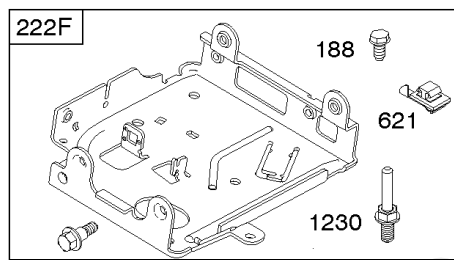

Controls, Governor Spring

REF NO	PART NO	QTY	DESCRIPTION
188	699479		SCREW -(Control Bracket)
209	692571		Spring-Governor
209A	691278		Spring-Governor
222C	795668		Bracket-Control -(Used With Metal Fuel Tanks) -Used After Code Date 08051100
222D	793107		Bracket-Control -(Used With Plastic Fuel Tanks) -Used Before Code Date 08051200
222D	793107		Bracket-Control -(Used With Plastic Fuel Tanks)
222D	795669		Bracket-Control -(Used With Metal Fuel Tanks) -Used After Code Date 08051100
222F	793100		Bracket-Control -(Used With Plastic Fuel Tanks)
222F	793100		Bracket-Control -(Used With Metal Fuel Tanks) -Used Before Code Date 08051200
227	794367		Lever-Governor Control
265	691024		CLAMP, Casing
267	699492		SCREW -(Casing Clamp)
268	691025		CASING, Control Wire -(Cut To Required Length)
269	691026		WIRE, Control -(Cut To Required Length)
270	691027		NUT -(Control Wire Casing)
271	691028		Lever-Control
271A	694256		Lever-Control
281	793122		Panel-Control
427	694255		Nut -(Control Bracket) (SAE)
427	798458		NUT -(Control Bracket) (Metric)
504	695383		Washer Set-Friction
505	691251		NUT -(Governor Control Lever)
562	691119		BOLT -(Governor Control Lever)
564	699491		Screw -(Control Cover)
564A	699206		Screw -(Control Cover)
604	697326		Cover-Control
621	692310		Switch-Stop
632	693408		Spring/Link-Mechanical Governor
652	593834		SCREW -(Support Bracket)
652A	699206		Screw -(Support Bracket)
663	699206		Screw -(Control Panel)
668	694257		Spacer
773	694258		Retainer -(Control Bracket)