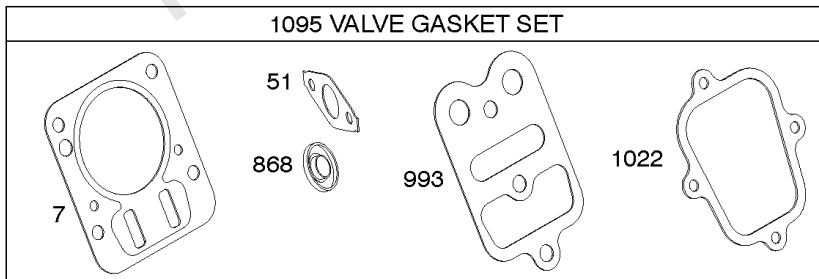

Cylinder Head, Rocker Arm Cover, Valve Gasket Set

REF NO	PART NO	QTY	DESCRIPTION
5	797439		Head-Cylinder -(Metric)
7	698210		Gasket-Cylinder Head
13	699482		Screw -(Cylinder Head)
33	499642		Valve-Exhaust
34	795443		Valve-Intake
35	691304		Spring-Valve -(Intake)
36	691304		Spring-Valve -(Exhaust)
40	692194		Retainer-Valve
45	690977		TAPPET, Valve
51	692555		Gasket-Intake
122	795208		Spacer-Carburetor -(Grey/Coffee)
122	795643		Spacer-Carburetor -(Black)
155	797442		Plate-Cylinder Head -(Metric) -Used After Code Date 09061700
155	698214		Plate-Cylinder Head -(SAE) -Used Before Code Date 09061800
192	694543		Adjuster-Rocker Arm -(SAE) -Used Before Code Date 09061800
192	797440		Adjuster-Rocker Arm -(Metric) -Used After Code Date 09061700
238	691300		Cap-Valve
337	491055S		PLUG, Spark -(Resistor)
337	691043		PLUG, Spark -(EMS)
383	19576S		WRENCH, Spark Plug
383A	590721		Wrench-Spark Plug
619	699481		SCREW -(Cylinder Head Plate)
635	692076		BOOT, Spark Plug
635A	798619		Boot-Spark Plug
830	797441		Stud-Rocker Arm -(Metric) -Used After Code Date 09061700
830	694544		Stud-Rocker Arm -(SAE) -Used Before Code Date 09061800
868	795440		Seal-Valve
914	699481		SCREW -(Rocker Cover) (Bottom)
914A	692557		Screw -(Rocker Cover) (Top) -Used Before Code Date 09061800
914A	797444		Screw -(Rocker Cover) (Quantity 1 Top Or Center) -Used After Code Date 09061700
914B	697551		Screw -(Rocker Cover) (Center) -Used Before Code Date 09061800

Cylinder Head, Rocker Arm Cover, Valve Gasket Set

Mfg. No: 122337-0012-H8