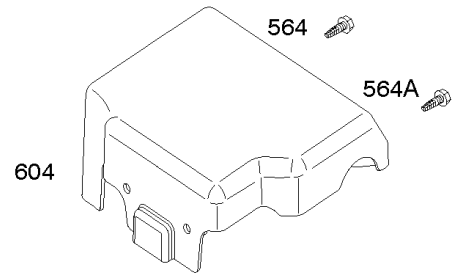

Controls, Governor Spring

REF NO	PART NO	QTY	DESCRIPTION
188	699479		SCREW -(Control Bracket)
209	692571		Spring-Governor
209A	691278		Spring-Governor
222C	795668		Bracket-Control -(Used With Metal Fuel Tanks) -Used After Code Date 08051100
222D	793107		Bracket-Control -(Used With Plastic Fuel Tanks) -Used Before Code Date 08051200
222D	793107		Bracket-Control -(Used With Plastic Fuel Tanks)
222D	795669		Bracket-Control -(Used With Metal Fuel Tanks) -Used After Code Date 08051100
222F	793100		Bracket-Control -(Used With Plastic Fuel Tanks)
222F	793100		Bracket-Control -(Used With Metal Fuel Tanks) -Used Before Code Date 08051200
227	794367		Lever-Governor Control
265	691024		CLAMP, Casing
267	699492		SCREW -(Casing Clamp)
268	691025		CASING, Control Wire -(Cut To Required Length)
269	691026		WIRE, Control -(Cut To Required Length)
270	691027		NUT -(Control Wire Casing)
271	691028		Lever-Control
271A	694256		Lever-Control
281	793122		Panel-Control
427	694255		Nut -(Control Bracket) (SAE)
427	798458		NUT -(Control Bracket) (Metric)
504	695383		Washer Set-Friction
505	691251		NUT -(Governor Control Lever)
562	691119		BOLT -(Governor Control Lever)
564	699491		Screw -(Control Cover)
564A	699206		Screw -(Control Cover)
604	697326		Cover-Control
621	692310		Switch-Stop
632	693408		Spring/Link-Mechanical Governor
652	593834		SCREW -(Support Bracket)
652A	699206		Screw -(Support Bracket)
663	699206		Screw -(Control Panel)
668	694257		Spacer
773	694258		Retainer -(Control Bracket)