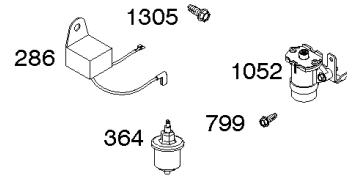

287

415

522

21

85A

80

82

82