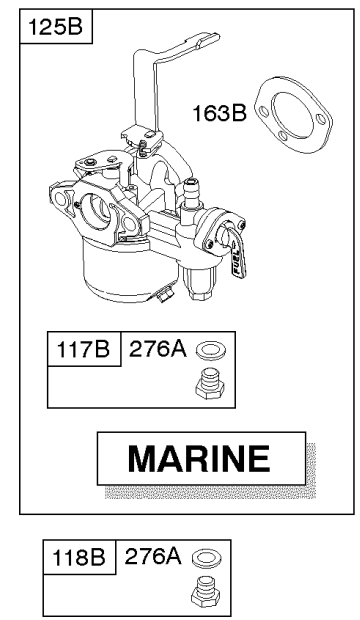

Carburetor

REF NO	PART NO	QTY	DESCRIPTION
38	698557		SCREW -(Fuel Shut Off Valve)
51	692555		Gasket-Intake
53	793414		Stud -(Carburetor)
95	691636		Screw -(Throttle Valve)
95A	698544		Screw -(Throttle Valve)
95B	797161		Screw -(Throttle Valve)
97	690024		Shaft-Throttle
97A	698542		Shaft-Throttle
97B	797153		Shaft-Throttle
97C	797628		Shaft-Throttle
98	398185		Kit-Idle Speed
98B	698551		Kit-Idle Speed
98C	797156		Kit-Idle Speed
104A	698536		Pin-Float Hinge
104B	797138		Pin-Float Hinge
104C	797622		Pin-Float Hinge
105	698537		VALVE, Float Needle
105A	797139		Valve-Float Needle
108	692567		Valve-Choke
108C	698546		Valve-Choke
108D	797159		Valve-Choke
109	690023		Shaft-Choke
109A	693628		Shaft-Choke
109C	790624		Shaft-Choke
117	494870		Jet-Main -(Standard)
117A	698666		Jet-Main -(Standard)
117B	793708		Jet-Main -(Standard)
117C	797140		Jet-Main -(Standard)
117D	797574		Jet-Main -(Standard)
118	497315		Jet-Main -(High Altitude)
118A	698552		Jet-Main -(High Altitude)
118B			Jet-Main -(High Altitude) (NO LONGER AVAILABLE)
118C	797141		Jet-Main -(High Altitude)
118D	797575		Jet-Main -(High Altitude)
122	795208		Spacer-Carburetor -(Grey/Coffee)
122	795643		Spacer-Carburetor -(Black)
125A	698558		Carburetor -Used Before Code Date 09030100
125C	796447		Carburetor -Used After Code Date 09022800