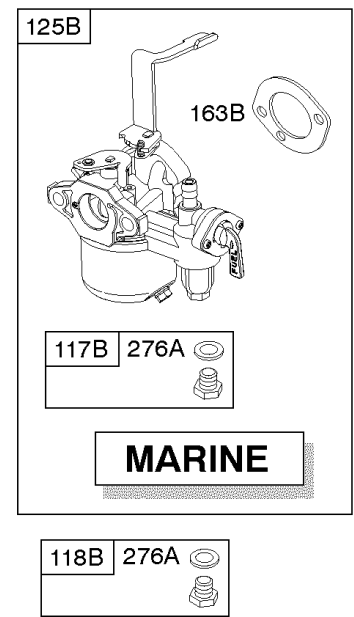

Carburetor

REF NO	PART NO	QTY	DESCRIPTION
127	691739		Plug-Welch
127C	690727		PLUG, Welch
127D	797135		Plug-Welch
127E	797633		Plug-Welch
130A	691203		Valve-Throttle
130C	797154		Valve-Throttle
130D	797630		Valve-Throttle
130B	698543		Valve-Throttle
133	398187		Float-Carburetor
133A	698539		Float-Carburetor
133B	797136		Float-Carburetor
134	398188		Kit-Needle/Seat
137	693981		Gasket-Float Bowl
137A	698538		Gasket-Float Bowl
137C	797625		Gasket-Float Bowl
137B	797137		Gasket-Float Bowl
141	698545		Kit-Choke Shaft
141A	797158		Kit-Choke Shaft
142	797151		Nozzle-Carburetor
163A	792870		Gasket-Air Cleaner
163B	696024		Gasket-Air Cleaner -(Flat Panel Air Cleaner)
163D	793412		Gasket-Air Cleaner -(Oil Bath Air Cleaner)
186	692317		Connector-Hose
231	690718		SCREW -(Choke Valve)
231A	797160		Screw -(Choke Valve)
254	797145		Drain-Carburetor Bowl
276	271716		Washer-Sealing
276A	698540		Washer-Sealing
276B	797147		Washer-Sealing
276C	797632		Washer-Sealing
365	699484		Screw -(Carburetor/Throttle Body)
464	698550		SEAL, O-Ring -(Fuel Shut-off Valve)
464A	797148		Seal-O Ring -(Fuel Shut-off Valve)
464B	797155		Seal-O Ring -(Fuel Shut-off Valve)
633	693867		Seal-Choke/Throttle Shaft
633A	691321		Seal-Choke/Throttle Shaft
633B	690998		Seal-Choke/Throttle Shaft
633C	797157		Seal-Choke/Throttle Shaft
633D	797629		SEAL, Choke/Throttle Shaft
692	690572		Spring-Detent -(Choke)
692A	797134		Spring-Detent
692B	797624		Spring-Detent
951A	797592		Lever-Choke
958A	698549		Valve-Fuel Shut Off
958B	797149		Valve-Fuel Shut Off