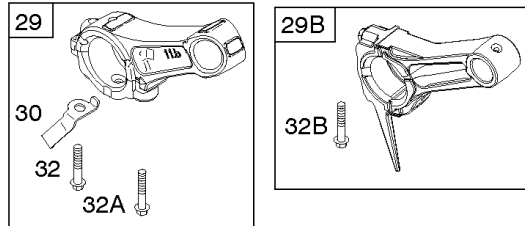

- 1036 EMISSIONS LABEL
- 1319 WARNING LABEL
- 1319A WARNING LABEL