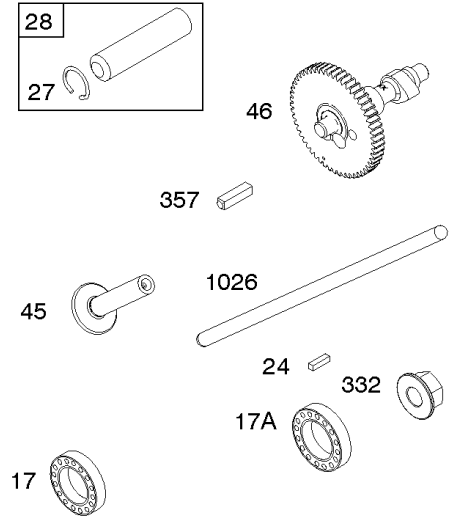

- 1036 EMISSIONS LABEL
- 1319 WARNING LABEL
- 1319A WARNING LABEL