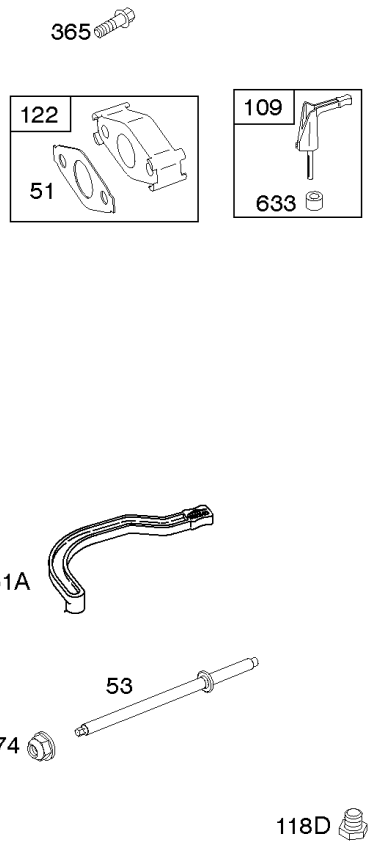

Carburetor

REF NO	PART NO	QTY	DESCRIPTION
38	698557		SCREW -(Fuel Shut Off Valve)
51	692555		Gasket-Intake
53	793414		Stud -(Carburetor)
95	691636		Screw -(Throttle Valve)
95A	698544		Screw -(Throttle Valve)
95B	797161		Screw -(Throttle Valve)
97	690024		Shaft-Throttle
97A	698542		Shaft-Throttle
97B	797153		Shaft-Throttle
97C	797628		Shaft-Throttle
98	398185		Kit-Idle Speed
98B	698551		Kit-Idle Speed
98C	797156		Kit-Idle Speed
104A	698536		Pin-Float Hinge
104B	797138		Pin-Float Hinge
104C	797622		Pin-Float Hinge
105	698537		VALVE, Float Needle
105A	797139		Valve-Float Needle
108	692567		Valve-Choke
108C	698546		Valve-Choke
108D	797159		Valve-Choke
109	690023		Shaft-Choke
109A	693628		Shaft-Choke
109C	790624		Shaft-Choke
117	494870		Jet-Main -(Standard)
117A	698666		Jet-Main -(Standard)
117B	793708		Jet-Main -(Standard)
117C	797140		Jet-Main -(Standard)
117D	797574		Jet-Main -(Standard)
118	497315		Jet-Main -(High Altitude)
118A	698552		Jet-Main -(High Altitude)
118B			Jet-Main -(High Altitude) (NO LONGER AVAILABLE)
118C	797141		Jet-Main -(High Altitude)
118D	797575		Jet-Main -(High Altitude)
122	795208		Spacer-Carburetor -(Grey/Coffee)
122	795643		Spacer-Carburetor -(Black)
125A	698558		Carburetor -Used Before Code Date 09030100
125C	796447		Carburetor -Used After Code Date 09022800