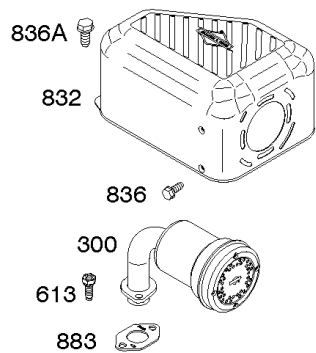

Exhaust System

REF NO	PART NO	QTY	DESCRIPTION
300	693593		Muffler
300A	797433		Muffler
300E	594001		Muffler
346	690661		SCREW -(Spark Arrestor) (SAE)
346	699203		Screw -(Spark Arrestor) (Metric)
436	793706		Manifold-Exhaust
437	791972		Screw -(Exhaust Manifold)
613	791972		Screw -(Muffler)
613A	699481		SCREW -(Muffler)
613B	697812		Screw -(Muffler) (SAE)
613B	799081		Screw -(Muffler) (Metric)
676	393760		Deflector-Muffler
676A	697816		DEFLECTOR, Muffler
677	690661		SCREW -(Muffler Deflector) (SAE)
677	699203		Screw -(Muffler Deflector) (Metric)
677A	699776		SCREW -(Muffler Deflector)
819	699233		Screw -(Muffler Bracket)
819A	699230		Screw -(Muffler Bracket)
823	791972		Screw -(Muffler Adapter)
832	693583		Guard-Muffler
832A	697818		Guard-Muffler
832B	696516		Guard-Muffler
832D	796240		Guard-Muffler
836	699203		Screw -(Muffler Guard)
836A	699632		Screw -(Muffler Guard)
836C	699234		Screw -(Muffler Guard)
836D	699204		Screw -(Muffler Guard)
836E	593834		SCREW -(Muffler Guard)
836B	791972		Screw -(Muffler Guard)
863	699229		Bracket-Muffler
864	699232		Adapter-Muffler
883	798516		Gasket-Exhaust
883A	692237		Gasket-Exhaust
994	790153		Arrestor-Spark
994D	793985		Arrestor-Spark