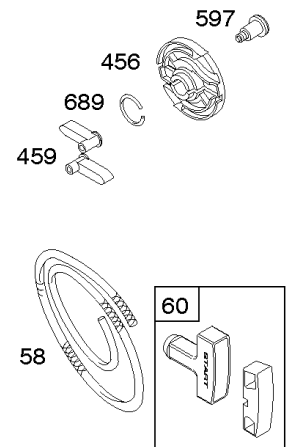

## *Air Cleaner*

---

REF NO	PART NO	QTY	DESCRIPTION
971B	699234		Screw -(Air Cleaner Base to Carburetor/Throttle Body)
1130	793438		Stud -(Intake Manifold)

---

Not For  
Reproduction

## Alternator, Electrical Components, Ignition, Oil Sensor, Voltage Regulator

REF NO	PART NO	QTY	DESCRIPTION
286	794185		MODULE-OIL SENSOR
333	796964		Armature-Magneto
334	699477		SCREW -(Magneto Armature)
337	491055S		PLUG, Spark -(Resistor)
337	691043		PLUG, Spark -(EMS)
347	795333		Switch-Rocker
356	693651		Wire-Stop
356A	692390		Wire-Stop
356E	695814		Wire-Stop
356F	697397		Wire-Stop
356K	791765		Wire-Stop
356M	792609		Wire-Stop
356N	593999		Wire-Stop
356B	692602		Wire-Stop
356C	695630		WIRE, Stop
364	695693		Terminal-Oil Plug
474	695730		Alternator
500A	792613		Washer -(Key Switch)
500B	691086		WASHER -(Key Switch)
501	790325		Regulator
526A	690326		SCREW -(Regulator)
577	690795		CABLE, Starter
578	692306		Wire Assembly
578B	790948		Wire Assembly
578C	695283		Wire Assembly
579	691029		NUT -(Starter Cable)
635	692076		BOOT, Spark Plug
635A	798619		Boot-Spark Plug
664	691087		NUT -(Key Switch)
789	797457		Harness-Wiring
799	699202		Screw -(Oil Sensor)
851	493880S		TERMINAL, Spark Plug
892	791944		Switch-Key
892A	692318		Switch-Key
920	691656		SOLENOID, Starter
990A	691959		SET, Key
1052	790141		Sensor-Oil
1054	280275		Tie-Cable
1119	699772		SCREW -(Alternator)
1305	699691		SCREW -(Oil Sensor Module)