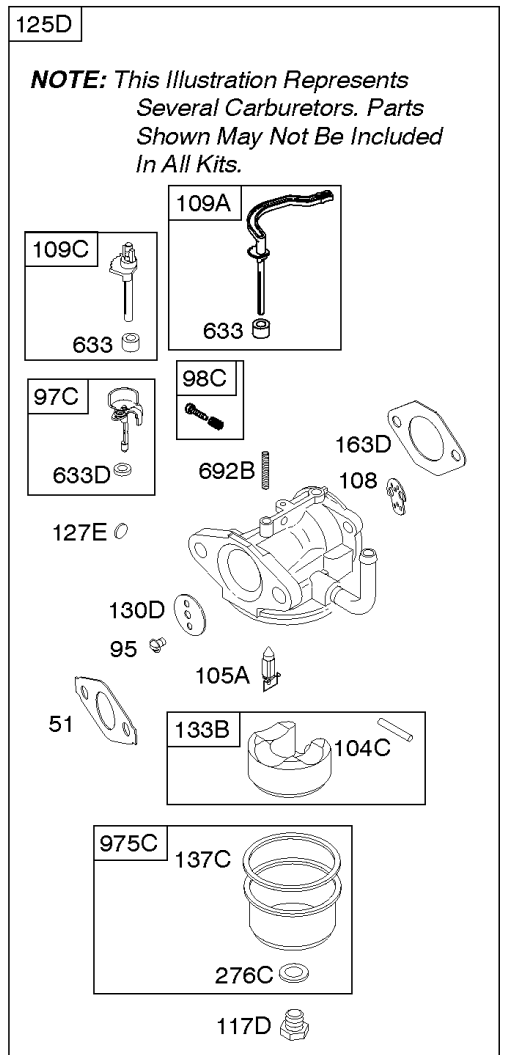

Carburetor

REF NO	PART NO	QTY	DESCRIPTION
38	698557		SCREW -(Fuel Shut Off Valve)
51	692555		Gasket-Intake
53	793414		Stud -(Carburetor)
95	691636		Screw -(Throttle Valve)
95A	698544		Screw -(Throttle Valve)
95B	797161		Screw -(Throttle Valve)
97	690024		Shaft-Throttle
97A	698542		Shaft-Throttle
97B	797153		Shaft-Throttle
97C	797628		Shaft-Throttle
98	398185		Kit-Idle Speed
98B	698551		Kit-Idle Speed
98C	797156		Kit-Idle Speed
104A	698536		Pin-Float Hinge
104B	797138		Pin-Float Hinge
104C	797622		Pin-Float Hinge
105	698537		VALVE, Float Needle
105A	797139		Valve-Float Needle
108	692567		Valve-Choke
108C	698546		Valve-Choke
108D	797159		Valve-Choke
109	690023		Shaft-Choke
109A	693628		Shaft-Choke
109C	790624		Shaft-Choke
117	494870		Jet-Main -(Standard)
117A	698666		Jet-Main -(Standard)
117B	793708		Jet-Main -(Standard)
117C	797140		Jet-Main -(Standard)
117D	797574		Jet-Main -(Standard)
118	497315		Jet-Main -(High Altitude)
118A	698552		Jet-Main -(High Altitude)
118B			Jet-Main -(High Altitude) (NO LONGER AVAILABLE)
118C	797141		Jet-Main -(High Altitude)
118D	797575		Jet-Main -(High Altitude)
122	795208		Spacer-Carburetor -(Grey/Coffee)
122	795643		Spacer-Carburetor -(Black)
125A	698558		Carburetor -Used Before Code Date 09030100
125C	796447		Carburetor -Used After Code Date 09022800