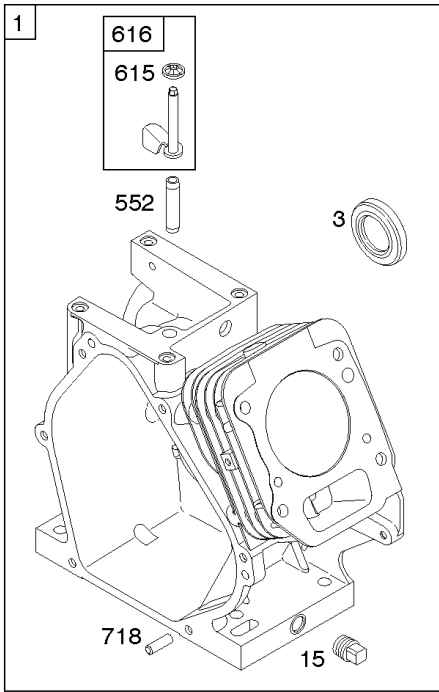

- 1036 EMISSIONS LABEL
- 1319 WARNING LABEL
- 1319A WARNING LABEL