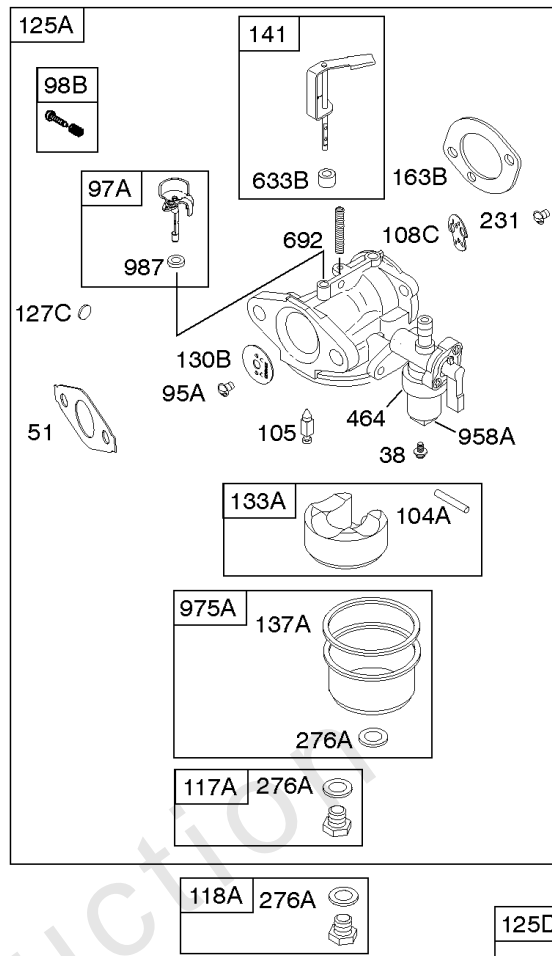

Carburetor

REF NO	PART NO	QTY	DESCRIPTION
975	796611		Bowl-Float
975A	698541		Bowl-Float
975B	797142		Bowl-Float
975C	797631		Bowl-Float
987	698556		Seal-Throttle Shaft
987A	797152		Seal-Throttle Shaft
1127	797146		Screw -(Float Bowl to Carburetor Body)
1174	692055		Nut -(Intake Manifold)
1244	797143		Seal-O Ring -(Carburetor Bowl Drain)

Not For
Reproduction