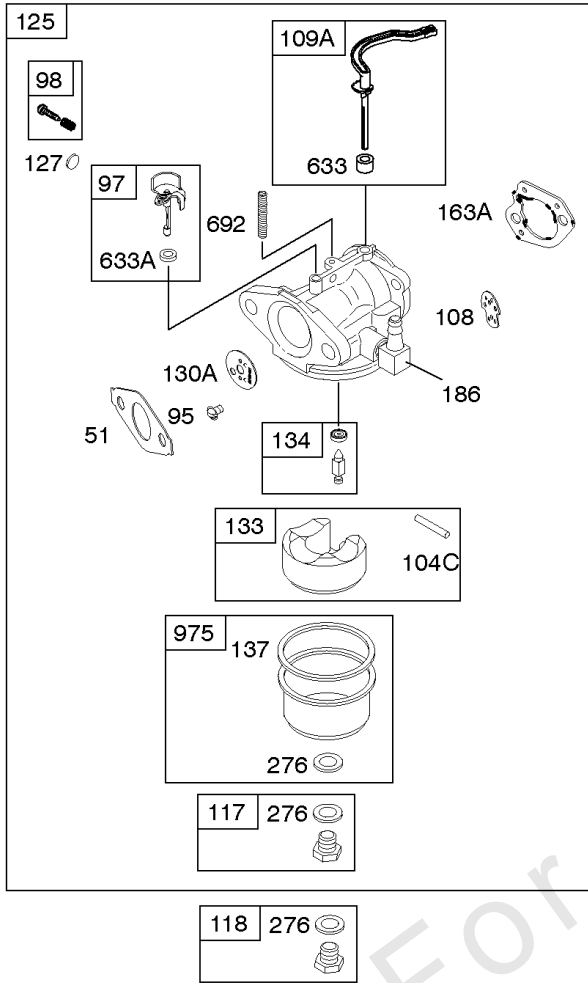

Carburetor

REF NO	PART NO	QTY	DESCRIPTION
975	796611		Bowl-Float
975A	698541		Bowl-Float
975B	797142		Bowl-Float
975C	797631		Bowl-Float
987	698556		Seal-Throttle Shaft
987A	797152		Seal-Throttle Shaft
1127	797146		Screw -(Float Bowl to Carburetor Body)
1174	692055		Nut -(Intake Manifold)
1244	797143		Seal-O Ring -(Carburetor Bowl Drain)

Not For
Reproduction