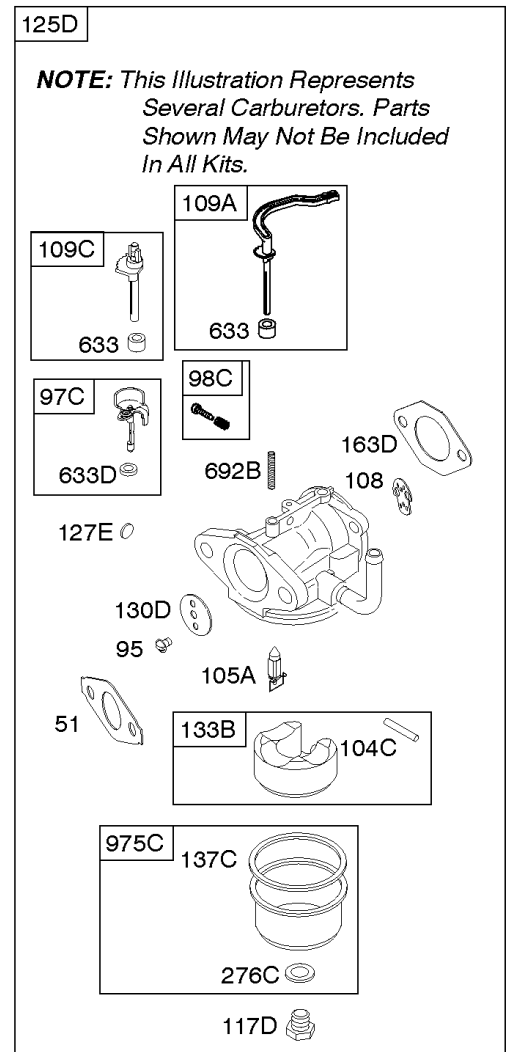

Carburetor

REF NO	PART NO	QTY	DESCRIPTION
975	796611		Bowl-Float
975A	698541		Bowl-Float
975B	797142		Bowl-Float
975C	797631		Bowl-Float
987	698556		Seal-Throttle Shaft
987A	797152		Seal-Throttle Shaft
1127	797146		Screw -(Float Bowl to Carburetor Body)
1174	692055		Nut -(Intake Manifold)
1244	797143		Seal-O Ring -(Carburetor Bowl Drain)

Not For
Reproduction