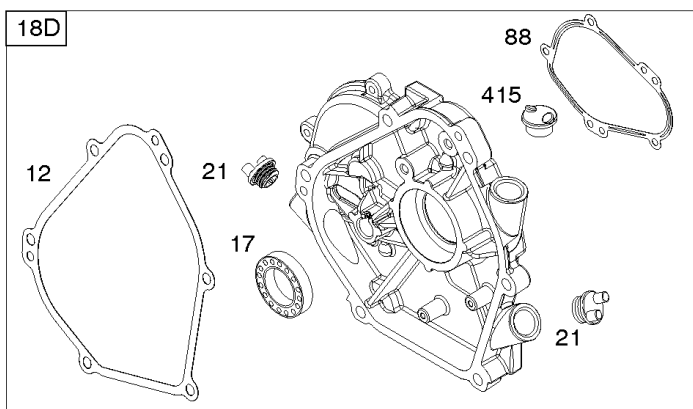

287

415

522

21

85A

80

82

82