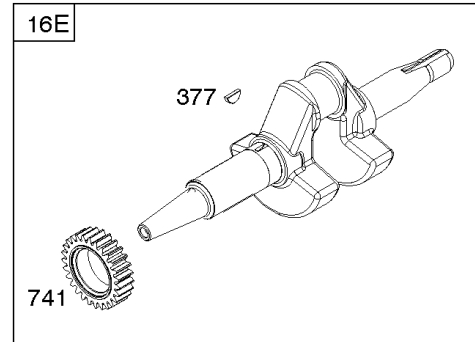

- 1036 EMISSIONS LABEL
- 1319 WARNING LABEL
- 1319A WARNING LABEL