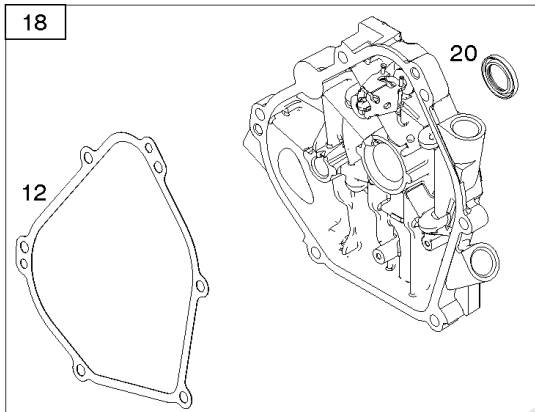

## ***Controls, Governor Spring***

---

REF NO	PART NO	QTY	DESCRIPTION
843A	695588		SLEEVE, Lever
890	790203		Bracket-Support
1230	699847		Stud -(Control Bracket)

---

Not For  
Reproduction

287

415

522