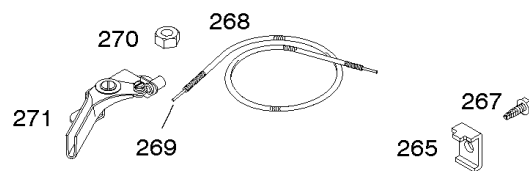

Controls, Governor Spring

REF NO	PART NO	QTY	DESCRIPTION
188	699479		SCREW -(Control Bracket)
209	692571		Spring-Governor
209A	691278		Spring-Governor
222C	795668		Bracket-Control -(Used With Metal Fuel Tanks) -Used After Code Date 08051100
222D	793107		Bracket-Control -(Used With Plastic Fuel Tanks) -Used Before Code Date 08051200
222D	793107		Bracket-Control -(Used With Plastic Fuel Tanks)
222D	795669		Bracket-Control -(Used With Metal Fuel Tanks) -Used After Code Date 08051100
222F	793100		Bracket-Control -(Used With Plastic Fuel Tanks)
222F	793100		Bracket-Control -(Used With Metal Fuel Tanks) -Used Before Code Date 08051200
227	794367		Lever-Governor Control
265	691024		CLAMP, Casing
267	699492		SCREW -(Casing Clamp)
268	691025		CASING, Control Wire -(Cut To Required Length)
269	691026		WIRE, Control -(Cut To Required Length)
270	691027		NUT -(Control Wire Casing)
271	691028		Lever-Control
271A	694256		Lever-Control
281	793122		Panel-Control
427	694255		Nut -(Control Bracket) (SAE)
427	798458		NUT -(Control Bracket) (Metric)
504	695383		Washer Set-Friction
505	691251		NUT -(Governor Control Lever)
562	691119		BOLT -(Governor Control Lever)
564	699491		Screw -(Control Cover)
564A	699206		Screw -(Control Cover)
604	697326		Cover-Control
621	692310		Switch-Stop
632	693408		Spring/Link-Mechanical Governor
652	593834		SCREW -(Support Bracket)
652A	699206		Screw -(Support Bracket)
663	699206		Screw -(Control Panel)
668	694257		Spacer
773	694258		Retainer -(Control Bracket)