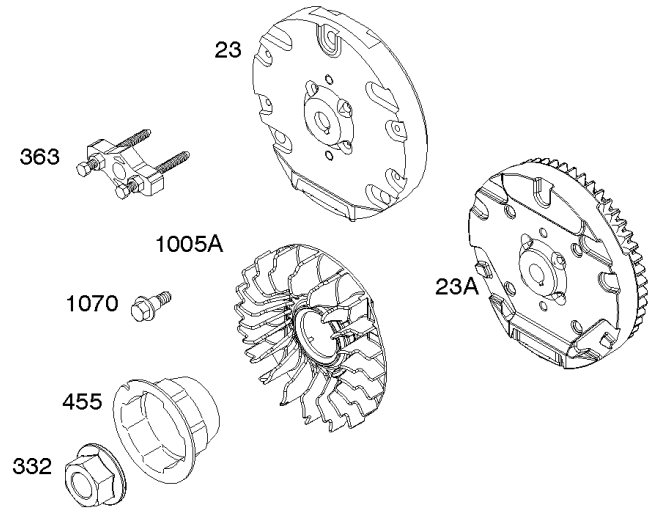

## *Air Cleaner*

---

REF NO	PART NO	QTY	DESCRIPTION
971B	699234		Screw -(Air Cleaner Base to Carburetor/Throttle Body)
1130	793438		Stud -(Intake Manifold)

---

Not For  
Reproduction

## Alternator, Electrical Components, Ignition, Oil Sensor, Voltage Regulator

REF NO	PART NO	QTY	DESCRIPTION
286	794185		MODULE-OIL SENSOR
333	796964		Armature-Magneto
334	699477		SCREW -(Magneto Armature)
337	491055S		PLUG, Spark -(Resistor)
337	691043		PLUG, Spark -(EMS)
347	795333		Switch-Rocker
356	693651		Wire-Stop
356A	692390		Wire-Stop
356E	695814		Wire-Stop
356F	697397		Wire-Stop
356K	791765		Wire-Stop
356M	792609		Wire-Stop
356N	593999		Wire-Stop
356B	692602		Wire-Stop
356C	695630		WIRE, Stop
364	695693		Terminal-Oil Plug
474	695730		Alternator
500A	792613		Washer -(Key Switch)
500B	691086		WASHER -(Key Switch)
501	790325		Regulator
526A	690326		SCREW -(Regulator)
577	690795		CABLE, Starter
578	692306		Wire Assembly
578B	790948		Wire Assembly
578C	695283		Wire Assembly
579	691029		NUT -(Starter Cable)
635	692076		BOOT, Spark Plug
635A	798619		Boot-Spark Plug
664	691087		NUT -(Key Switch)
789	797457		Harness-Wiring
799	699202		Screw -(Oil Sensor)
851	493880S		TERMINAL, Spark Plug
892	791944		Switch-Key
892A	692318		Switch-Key
920	691656		SOLENOID, Starter
990A	691959		SET, Key
1052	790141		Sensor-Oil
1054	280275		Tie-Cable
1119	699772		SCREW -(Alternator)
1305	699691		SCREW -(Oil Sensor Module)