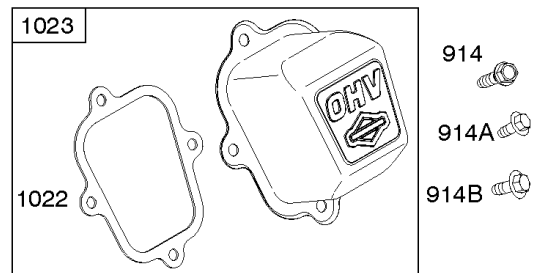

Cylinder Head, Rocker Arm Cover, Valve Gasket Set

REF NO	PART NO	QTY	DESCRIPTION
5	797439		Head-Cylinder -(Metric)
7	698210		Gasket-Cylinder Head
13	699482		Screw -(Cylinder Head)
33	499642		Valve-Exhaust
34	795443		Valve-Intake
35	691304		Spring-Valve -(Intake)
36	691304		Spring-Valve -(Exhaust)
40	692194		Retainer-Valve
45	690977		TAPPET, Valve
51	692555		Gasket-Intake
122	795208		Spacer-Carburetor -(Grey/Coffee)
122	795643		Spacer-Carburetor -(Black)
155	797442		Plate-Cylinder Head -(Metric) -Used After Code Date 09061700
155	698214		Plate-Cylinder Head -(SAE) -Used Before Code Date 09061800
192	694543		Adjuster-Rocker Arm -(SAE) -Used Before Code Date 09061800
192	797440		Adjuster-Rocker Arm -(Metric) -Used After Code Date 09061700
238	691300		Cap-Valve
337	491055S		PLUG, Spark -(Resistor)
337	691043		PLUG, Spark -(EMS)
383	19576S		WRENCH, Spark Plug
383A	590721		Wrench-Spark Plug
619	699481		SCREW -(Cylinder Head Plate)
635	692076		BOOT, Spark Plug
635A	798619		Boot-Spark Plug
830	797441		Stud-Rocker Arm -(Metric) -Used After Code Date 09061700
830	694544		Stud-Rocker Arm -(SAE) -Used Before Code Date 09061800
868	795440		Seal-Valve
914	699481		SCREW -(Rocker Cover) (Bottom)
914A	692557		Screw -(Rocker Cover) (Top) -Used Before Code Date 09061800
914A	797444		Screw -(Rocker Cover) (Quantity 1 Top Or Center) -Used After Code Date 09061700
914B	697551		Screw -(Rocker Cover) (Center) -Used Before Code Date 09061800

Cylinder Head, Rocker Arm Cover, Valve Gasket Set

Mfg. No: 122337-0012-H8