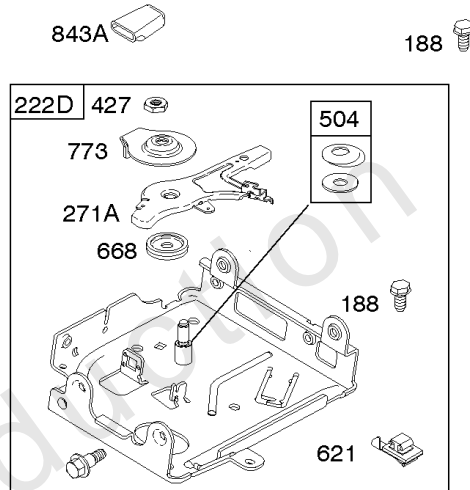

Controls, Governor Spring

REF NO	PART NO	QTY	DESCRIPTION
188	699479		SCREW -(Control Bracket)
209	692571		Spring-Governor
209A	691278		Spring-Governor
222C	795668		Bracket-Control -(Used With Metal Fuel Tanks) -Used After Code Date 08051100
222D	793107		Bracket-Control -(Used With Plastic Fuel Tanks) -Used Before Code Date 08051200
222D	793107		Bracket-Control -(Used With Plastic Fuel Tanks)
222D	795669		Bracket-Control -(Used With Metal Fuel Tanks) -Used After Code Date 08051100
222F	793100		Bracket-Control -(Used With Plastic Fuel Tanks)
222F	793100		Bracket-Control -(Used With Metal Fuel Tanks) -Used Before Code Date 08051200
227	794367		Lever-Governor Control
265	691024		CLAMP, Casing
267	699492		SCREW -(Casing Clamp)
268	691025		CASING, Control Wire -(Cut To Required Length)
269	691026		WIRE, Control -(Cut To Required Length)
270	691027		NUT -(Control Wire Casing)
271	691028		Lever-Control
271A	694256		Lever-Control
281	793122		Panel-Control
427	694255		Nut -(Control Bracket) (SAE)
427	798458		NUT -(Control Bracket) (Metric)
504	695383		Washer Set-Friction
505	691251		NUT -(Governor Control Lever)
562	691119		BOLT -(Governor Control Lever)
564	699491		Screw -(Control Cover)
564A	699206		Screw -(Control Cover)
604	697326		Cover-Control
621	692310		Switch-Stop
632	693408		Spring/Link-Mechanical Governor
652	593834		SCREW -(Support Bracket)
652A	699206		Screw -(Support Bracket)
663	699206		Screw -(Control Panel)
668	694257		Spacer
773	694258		Retainer -(Control Bracket)