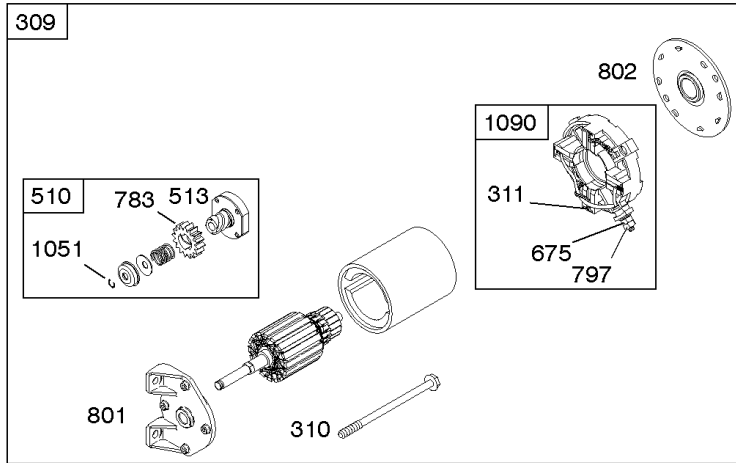

Blower Housing, Electric Starter, Flywheel, Rewind Starter

REF NO	PART NO	QTY	DESCRIPTION
608C	591301		Starter-Rewind
627	792608		Bracket-Stopswitch
675	691261		WASHER -(Brush Retainer)
689			Spring-Friction -(Not Serviced Separate. Service With Rewind Assembly.) -Used After Code Date 11123100
689	691855		Spring-Friction -Used Before Code Date 12010100
697	795026		Screw -(Starter Motor) (Drive Cap)
725	792874		Shield-Heat
727	698039		Cover-Starter Drive
728	699491		Screw -(Heat Shield)
732	699200		SCREW -(Starter Drive Cover)
783	692353		Gear-Pinion
797	691029		NUT -(Brush Retainer)
801	694482		CAP, Drive
802	691286		CAP, End
813	690635		CLAMP
835	797458		Bracket-Wire Harness
1005A	794273		Fan-Flywheel
1051	691265		RING, Retaining
1070	699201		Screw -(Flywheel Fan)
1090	691293		RETAINER, Brush
1210			Pulley/Spring Assembly -(Pulley) (Not Serviced Separate. Service With Rewind Assembly.) -Used After Code Date 11123100
1210	791849		Pulley/Spring Assembly -(Pulley) -Used Before Code Date 12010100
1211			Pulley/Spring Assembly -(Spring) (Not Serviced Separate. Service With Rewind Assembly.) -Used After Code Date 11123100
1211	791849		Pulley/Spring Assembly -(Spring) -Used Before Code Date 12010100
1305	699691		SCREW -(Oil Sensor Module)