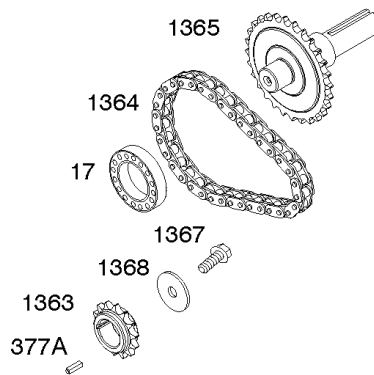

287

415

522

21

85A

80

82

82