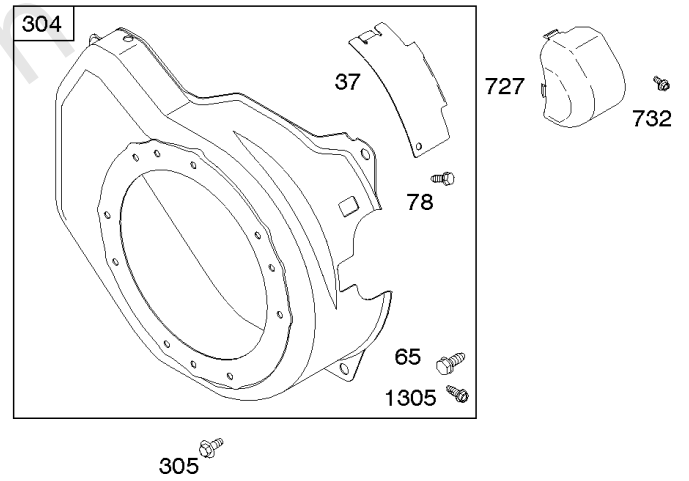

## *Air Cleaner*

---

REF NO	PART NO	QTY	DESCRIPTION
971B	699234		Screw -(Air Cleaner Base to Carburetor/Throttle Body)
1130	793438		Stud -(Intake Manifold)

---

Not For  
Reproduction

## Alternator, Electrical Components, Ignition, Oil Sensor, Voltage Regulator

REF NO	PART NO	QTY	DESCRIPTION
286	794185		MODULE-OIL SENSOR
333	796964		Armature-Magneto
334	699477		SCREW -(Magneto Armature)
337	491055S		PLUG, Spark -(Resistor)
337	691043		PLUG, Spark -(EMS)
347	795333		Switch-Rocker
356	693651		Wire-Stop
356A	692390		Wire-Stop
356E	695814		Wire-Stop
356F	697397		Wire-Stop
356K	791765		Wire-Stop
356M	792609		Wire-Stop
356N	593999		Wire-Stop
356B	692602		Wire-Stop
356C	695630		WIRE, Stop
364	695693		Terminal-Oil Plug
474	695730		Alternator
500A	792613		Washer -(Key Switch)
500B	691086		WASHER -(Key Switch)
501	790325		Regulator
526A	690326		SCREW -(Regulator)
577	690795		CABLE, Starter
578	692306		Wire Assembly
578B	790948		Wire Assembly
578C	695283		Wire Assembly
579	691029		NUT -(Starter Cable)
635	692076		BOOT, Spark Plug
635A	798619		Boot-Spark Plug
664	691087		NUT -(Key Switch)
789	797457		Harness-Wiring
799	699202		Screw -(Oil Sensor)
851	493880S		TERMINAL, Spark Plug
892	791944		Switch-Key
892A	692318		Switch-Key
920	691656		SOLENOID, Starter
990A	691959		SET, Key
1052	790141		Sensor-Oil
1054	280275		Tie-Cable
1119	699772		SCREW -(Alternator)
1305	699691		SCREW -(Oil Sensor Module)