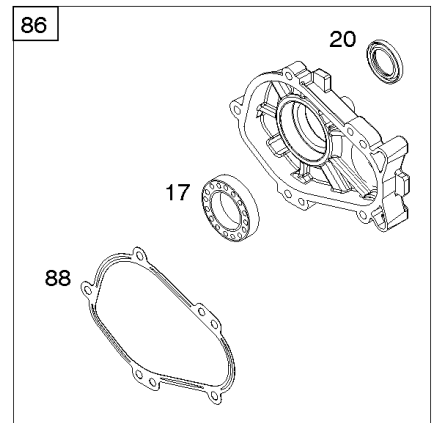

287

415

522

21

85A

80

82

82