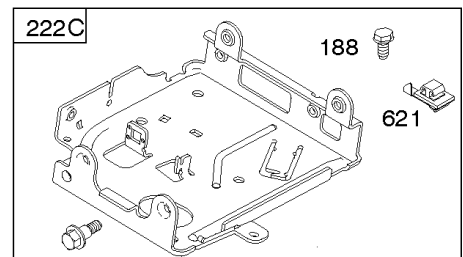

Controls, Governor Spring

REF NO	PART NO	QTY	DESCRIPTION
188	699479		SCREW -(Control Bracket)
209	692571		Spring-Governor
209A	691278		Spring-Governor
222C	795668		Bracket-Control -(Used With Metal Fuel Tanks) -Used After Code Date 08051100
222D	793107		Bracket-Control -(Used With Plastic Fuel Tanks) -Used Before Code Date 08051200
222D	793107		Bracket-Control -(Used With Plastic Fuel Tanks)
222D	795669		Bracket-Control -(Used With Metal Fuel Tanks) -Used After Code Date 08051100
222F	793100		Bracket-Control -(Used With Plastic Fuel Tanks)
222F	793100		Bracket-Control -(Used With Metal Fuel Tanks) -Used Before Code Date 08051200
227	794367		Lever-Governor Control
265	691024		CLAMP, Casing
267	699492		SCREW -(Casing Clamp)
268	691025		CASING, Control Wire -(Cut To Required Length)
269	691026		WIRE, Control -(Cut To Required Length)
270	691027		NUT -(Control Wire Casing)
271	691028		Lever-Control
271A	694256		Lever-Control
281	793122		Panel-Control
427	694255		Nut -(Control Bracket) (SAE)
427	798458		NUT -(Control Bracket) (Metric)
504	695383		Washer Set-Friction
505	691251		NUT -(Governor Control Lever)
562	691119		BOLT -(Governor Control Lever)
564	699491		Screw -(Control Cover)
564A	699206		Screw -(Control Cover)
604	697326		Cover-Control
621	692310		Switch-Stop
632	693408		Spring/Link-Mechanical Governor
652	593834		SCREW -(Support Bracket)
652A	699206		Screw -(Support Bracket)
663	699206		Screw -(Control Panel)
668	694257		Spacer
773	694258		Retainer -(Control Bracket)