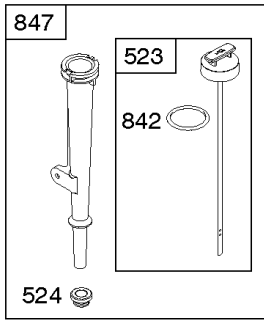

## Controls, Governor Spring

REF NO	PART NO	QTY	DESCRIPTION
188	699479		SCREW -(Control Bracket)
209	692571		Spring-Governor
209A	691278		Spring-Governor
222C	795668		Bracket-Control -(Used With Metal Fuel Tanks) -Used After Code Date 08051100
222D	793107		Bracket-Control -(Used With Plastic Fuel Tanks) -Used Before Code Date 08051200
222D	793107		Bracket-Control -(Used With Plastic Fuel Tanks)
222D	795669		Bracket-Control -(Used With Metal Fuel Tanks) -Used After Code Date 08051100
222F	793100		Bracket-Control -(Used With Plastic Fuel Tanks)
222F	793100		Bracket-Control -(Used With Metal Fuel Tanks) -Used Before Code Date 08051200
227	794367		Lever-Governor Control
265	691024		CLAMP, Casing
267	699492		SCREW -(Casing Clamp)
268	691025		CASING, Control Wire -(Cut To Required Length)
269	691026		WIRE, Control -(Cut To Required Length)
270	691027		NUT -(Control Wire Casing)
271	691028		Lever-Control
271A	694256		Lever-Control
281	793122		Panel-Control
427	694255		Nut -(Control Bracket) (SAE)
427	798458		NUT -(Control Bracket) (Metric)
504	695383		Washer Set-Friction
505	691251		NUT -(Governor Control Lever)
562	691119		BOLT -(Governor Control Lever)
564	699491		Screw -(Control Cover)
564A	699206		Screw -(Control Cover)
604	697326		Cover-Control
621	692310		Switch-Stop
632	693408		Spring/Link-Mechanical Governor
652	593834		SCREW -(Support Bracket)
652A	699206		Screw -(Support Bracket)
663	699206		Screw -(Control Panel)
668	694257		Spacer
773	694258		Retainer -(Control Bracket)

## ***Controls, Governor Spring***

---

REF NO	PART NO	QTY	DESCRIPTION
843A	695588		SLEEVE, Lever
890	790203		Bracket-Support
1230	699847		Stud -(Control Bracket)

---

Not For  
Reproduction

287

415

522