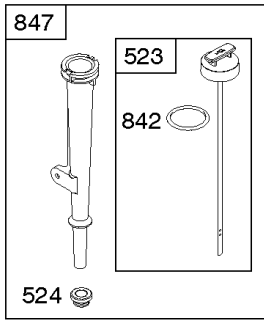

## ***Controls, Governor Spring***

---

REF NO	PART NO	QTY	DESCRIPTION
843A	695588		SLEEVE, Lever
890	790203		Bracket-Support
1230	699847		Stud -(Control Bracket)

---

Not For  
Reproduction

287

415

522

21

85A

80

82

82

## *Crankcase Cover, Gear Reduction, Lubrication*

REF NO	PART NO	QTY	DESCRIPTION
3	299819S		SEAL, Oil -(Magneto Side)
12	699485		Gasket-Crankcase
15B	792750		Plug-Oil Drain
17	798538		Bearing-Ball -(PTO Side)
17B	99158		Bearing-Ball
18A	699672		Cover-Crankcase
20	692550		Seal-Oil -(PTO Side)
21	281658S		Cap-Oil Fill
22	799318		Screw -(Crankcase Cover/Sump)
79A	792746		Case-Gear Reduction
80	792755		Gasket-Gear Case
82	807421		Screw -(Gear Reduction Case)
82B	792753		Screw -(Gear Reduction Case)
83A	792756		Shaft-Auxiliary Drive
84A	792759		Plug-Breather
85A	690711		Screw -(Gear Cover)
86	790332		Cover-Gear
86A	795647		Cover-Gear
87A	792752		Seal-Gear Reduction
88	790333		Gasket-Gear Cover/Housing
88A	792760		Gasket-Gear Cover/Housing
170	699818		Stud -(Crankcase Cover/Sump)
219	693578		GEAR, Governor
220	691724		Washer -(Governor Gear)
286	794185		MODULE-OIL SENSOR
287	699234		Screw -(Dipstick Tube)
364	695693		Terminal-Oil Plug
377A	790943		Key-Woodruff
415	693463		Plug
415B	792749		Plug
522	798503		PLUG, Dipstick/Fill
523	693618		Dipstick
524	281370S		Seal-Dipstick Tube
742	692564		RETAINER, E Ring
746	790278		Gear-Idler
799	699202		Screw -(Oil Sensor)
842	691031		SEAL, O-Ring -(Dipstick Tube)
847	693617		Dipstick/Tube Assembly
1052	790141		Sensor-Oil
1305	699691		SCREW -(Oil Sensor Module)
1363	790334		Sprocket-Gear Reduction
1364	790335		Chain-Gear Reduction