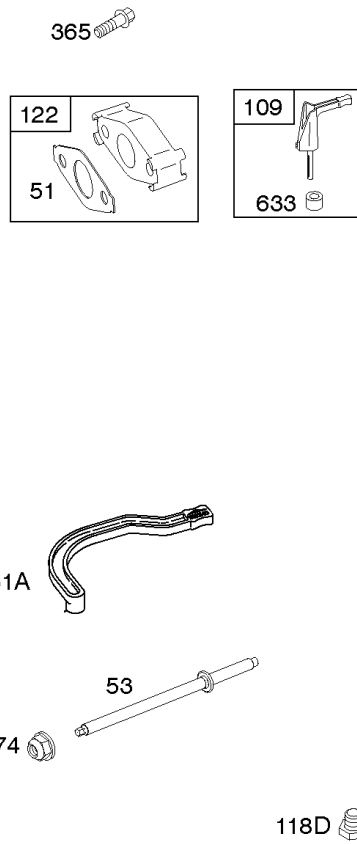

Carburetor

REF NO	PART NO	QTY	DESCRIPTION
127	691739		Plug-Welch
127C	690727		PLUG, Welch
127D	797135		Plug-Welch
127E	797633		Plug-Welch
130A	691203		Valve-Throttle
130C	797154		Valve-Throttle
130D	797630		Valve-Throttle
130B	698543		Valve-Throttle
133	398187		Float-Carburetor
133A	698539		Float-Carburetor
133B	797136		Float-Carburetor
134	398188		Kit-Needle/Seat
137	693981		Gasket-Float Bowl
137A	698538		Gasket-Float Bowl
137C	797625		Gasket-Float Bowl
137B	797137		Gasket-Float Bowl
141	698545		Kit-Choke Shaft
141A	797158		Kit-Choke Shaft
142	797151		Nozzle-Carburetor
163A	792870		Gasket-Air Cleaner
163B	696024		Gasket-Air Cleaner -(Flat Panel Air Cleaner)
163D	793412		Gasket-Air Cleaner -(Oil Bath Air Cleaner)
186	692317		Connector-Hose
231	690718		SCREW -(Choke Valve)
231A	797160		Screw -(Choke Valve)
254	797145		Drain-Carburetor Bowl
276	271716		Washer-Sealing
276A	698540		Washer-Sealing
276B	797147		Washer-Sealing
276C	797632		Washer-Sealing
365	699484		Screw -(Carburetor/Throttle Body)
464	698550		SEAL, O-Ring -(Fuel Shut-off Valve)
464A	797148		Seal-O Ring -(Fuel Shut-off Valve)
464B	797155		Seal-O Ring -(Fuel Shut-off Valve)
633	693867		Seal-Choke/Throttle Shaft
633A	691321		Seal-Choke/Throttle Shaft
633B	690998		Seal-Choke/Throttle Shaft
633C	797157		Seal-Choke/Throttle Shaft
633D	797629		SEAL, Choke/Throttle Shaft
692	690572		Spring-Detent -(Choke)
692A	797134		Spring-Detent
692B	797624		Spring-Detent
951A	797592		Lever-Choke
958A	698549		Valve-Fuel Shut Off
958B	797149		Valve-Fuel Shut Off