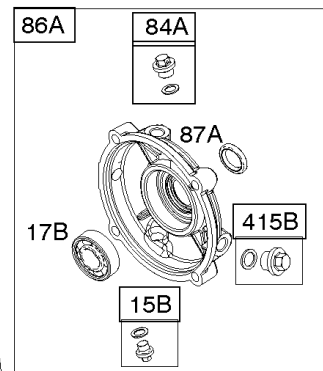

522

21

85A

80

82