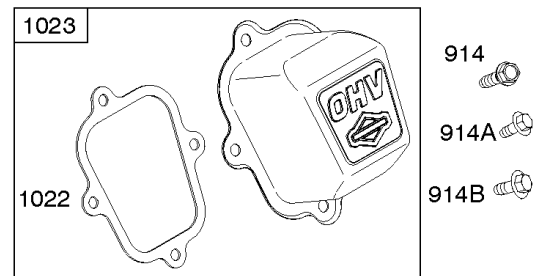

Cylinder Head, Rocker Arm Cover, Valve Gasket Set

Mfg. No: 122337-0012-H8

Cylinder Head, Rocker Arm Cover, Valve Gasket Set

REF NO	PART NO	QTY	DESCRIPTION
5	797439		Head-Cylinder -(Metric)
7	698210		Gasket-Cylinder Head
13	699482		Screw -(Cylinder Head)
33	499642		Valve-Exhaust
34	795443		Valve-Intake
35	691304		Spring-Valve -(Intake)
36	691304		Spring-Valve -(Exhaust)
40	692194		Retainer-Valve
45	690977		TAPPET, Valve
51	692555		Gasket-Intake
122	795208		Spacer-Carburetor -(Grey/Coffee)
122	795643		Spacer-Carburetor -(Black)
155	797442		Plate-Cylinder Head -(Metric) -Used After Code Date 09061700
155	698214		Plate-Cylinder Head -(SAE) -Used Before Code Date 09061800
192	694543		Adjuster-Rocker Arm -(SAE) -Used Before Code Date 09061800
192	797440		Adjuster-Rocker Arm -(Metric) -Used After Code Date 09061700
238	691300		Cap-Valve
337	491055S		PLUG, Spark -(Resistor)
337	691043		PLUG, Spark -(EMS)
383	19576S		WRENCH, Spark Plug
383A	590721		Wrench-Spark Plug
619	699481		SCREW -(Cylinder Head Plate)
635	692076		BOOT, Spark Plug
635A	798619		Boot-Spark Plug
830	797441		Stud-Rocker Arm -(Metric) -Used After Code Date 09061700
830	694544		Stud-Rocker Arm -(SAE) -Used Before Code Date 09061800
868	795440		Seal-Valve
914	699481		SCREW -(Rocker Cover) (Bottom)
914A	692557		Screw -(Rocker Cover) (Top) -Used Before Code Date 09061800
914A	797444		Screw -(Rocker Cover) (Quantity 1 Top Or Center) -Used After Code Date 09061700
914B	697551		Screw -(Rocker Cover) (Center) -Used Before Code Date 09061800