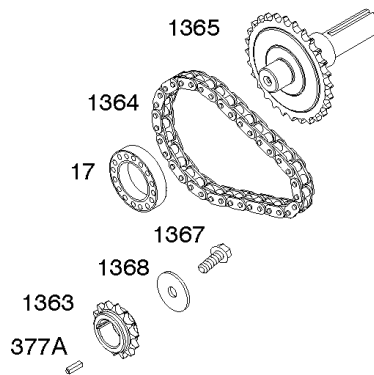

## *Air Cleaner*

---

REF NO	PART NO	QTY	DESCRIPTION
971B	699234		Screw -(Air Cleaner Base to Carburetor/Throttle Body)
1130	793438		Stud -(Intake Manifold)

---

Not For  
Reproduction

## ***Controls, Governor Spring***

---

REF NO	PART NO	QTY	DESCRIPTION
843A	695588		SLEEVE, Lever
890	790203		Bracket-Support
1230	699847		Stud -(Control Bracket)

---

Not For  
Reproduction

287

415

522

## *Crankcase Cover, Gear Reduction, Lubrication*

REF NO	PART NO	QTY	DESCRIPTION
3	299819S		SEAL, Oil -(Magneto Side)
12	699485		Gasket-Crankcase
15B	792750		Plug-Oil Drain
17	798538		Bearing-Ball -(PTO Side)
17B	99158		Bearing-Ball
18A	699672		Cover-Crankcase
20	692550		Seal-Oil -(PTO Side)
21	281658S		Cap-Oil Fill
22	799318		Screw -(Crankcase Cover/Sump)
79A	792746		Case-Gear Reduction
80	792755		Gasket-Gear Case
82	807421		Screw -(Gear Reduction Case)
82B	792753		Screw -(Gear Reduction Case)
83A	792756		Shaft-Auxiliary Drive
84A	792759		Plug-Breather
85A	690711		Screw -(Gear Cover)
86	790332		Cover-Gear
86A	795647		Cover-Gear
87A	792752		Seal-Gear Reduction
88	790333		Gasket-Gear Cover/Housing
88A	792760		Gasket-Gear Cover/Housing
170	699818		Stud -(Crankcase Cover/Sump)
219	693578		GEAR, Governor
220	691724		Washer -(Governor Gear)
286	794185		MODULE-OIL SENSOR
287	699234		Screw -(Dipstick Tube)
364	695693		Terminal-Oil Plug
377A	790943		Key-Woodruff
415	693463		Plug
415B	792749		Plug
522	798503		PLUG, Dipstick/Fill
523	693618		Dipstick
524	281370S		Seal-Dipstick Tube
742	692564		RETAINER, E Ring
746	790278		Gear-Idler
799	699202		Screw -(Oil Sensor)
842	691031		SEAL, O-Ring -(Dipstick Tube)
847	693617		Dipstick/Tube Assembly
1052	790141		Sensor-Oil
1305	699691		SCREW -(Oil Sensor Module)
1363	790334		Sprocket-Gear Reduction
1364	790335		Chain-Gear Reduction

287

415

522

21

85A

80

82

82