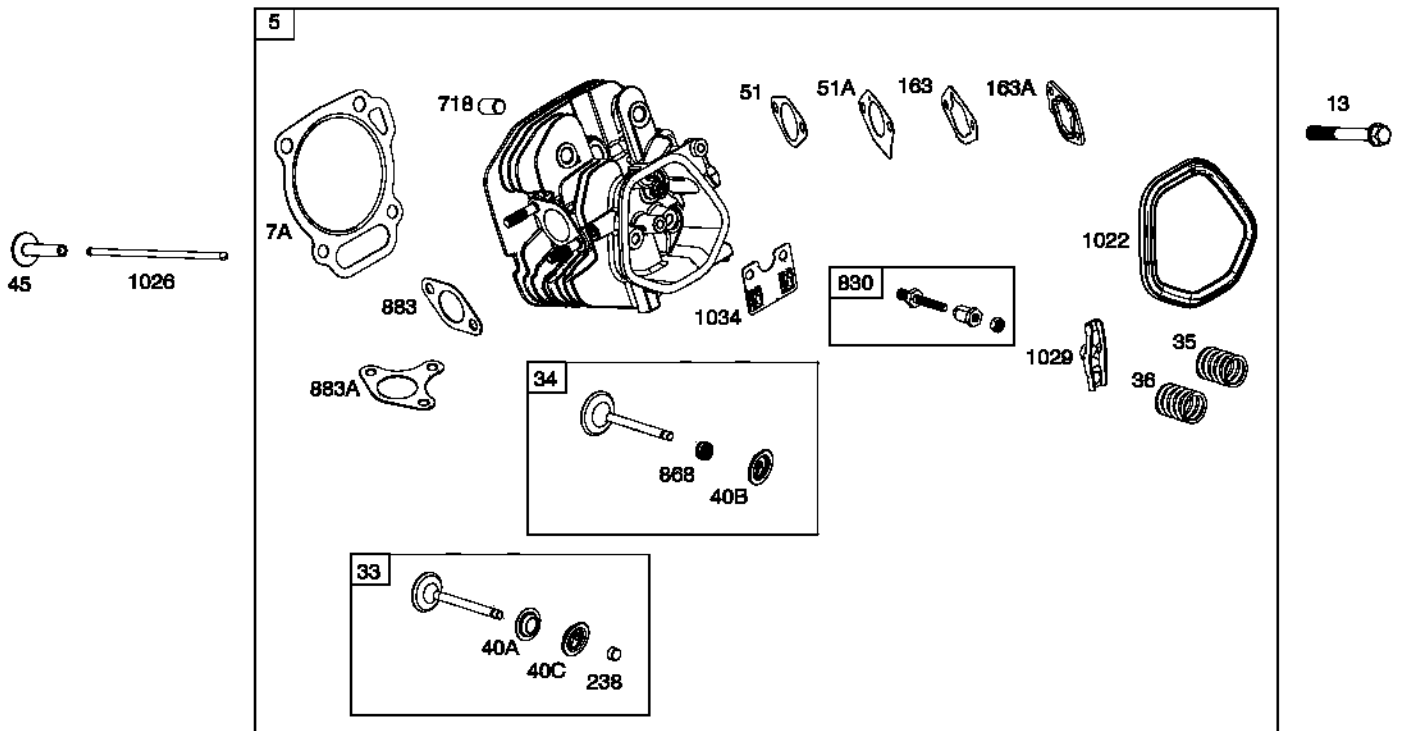

Illustrations cover a range of engines. Parts shown without text may not be used on your specific engine.