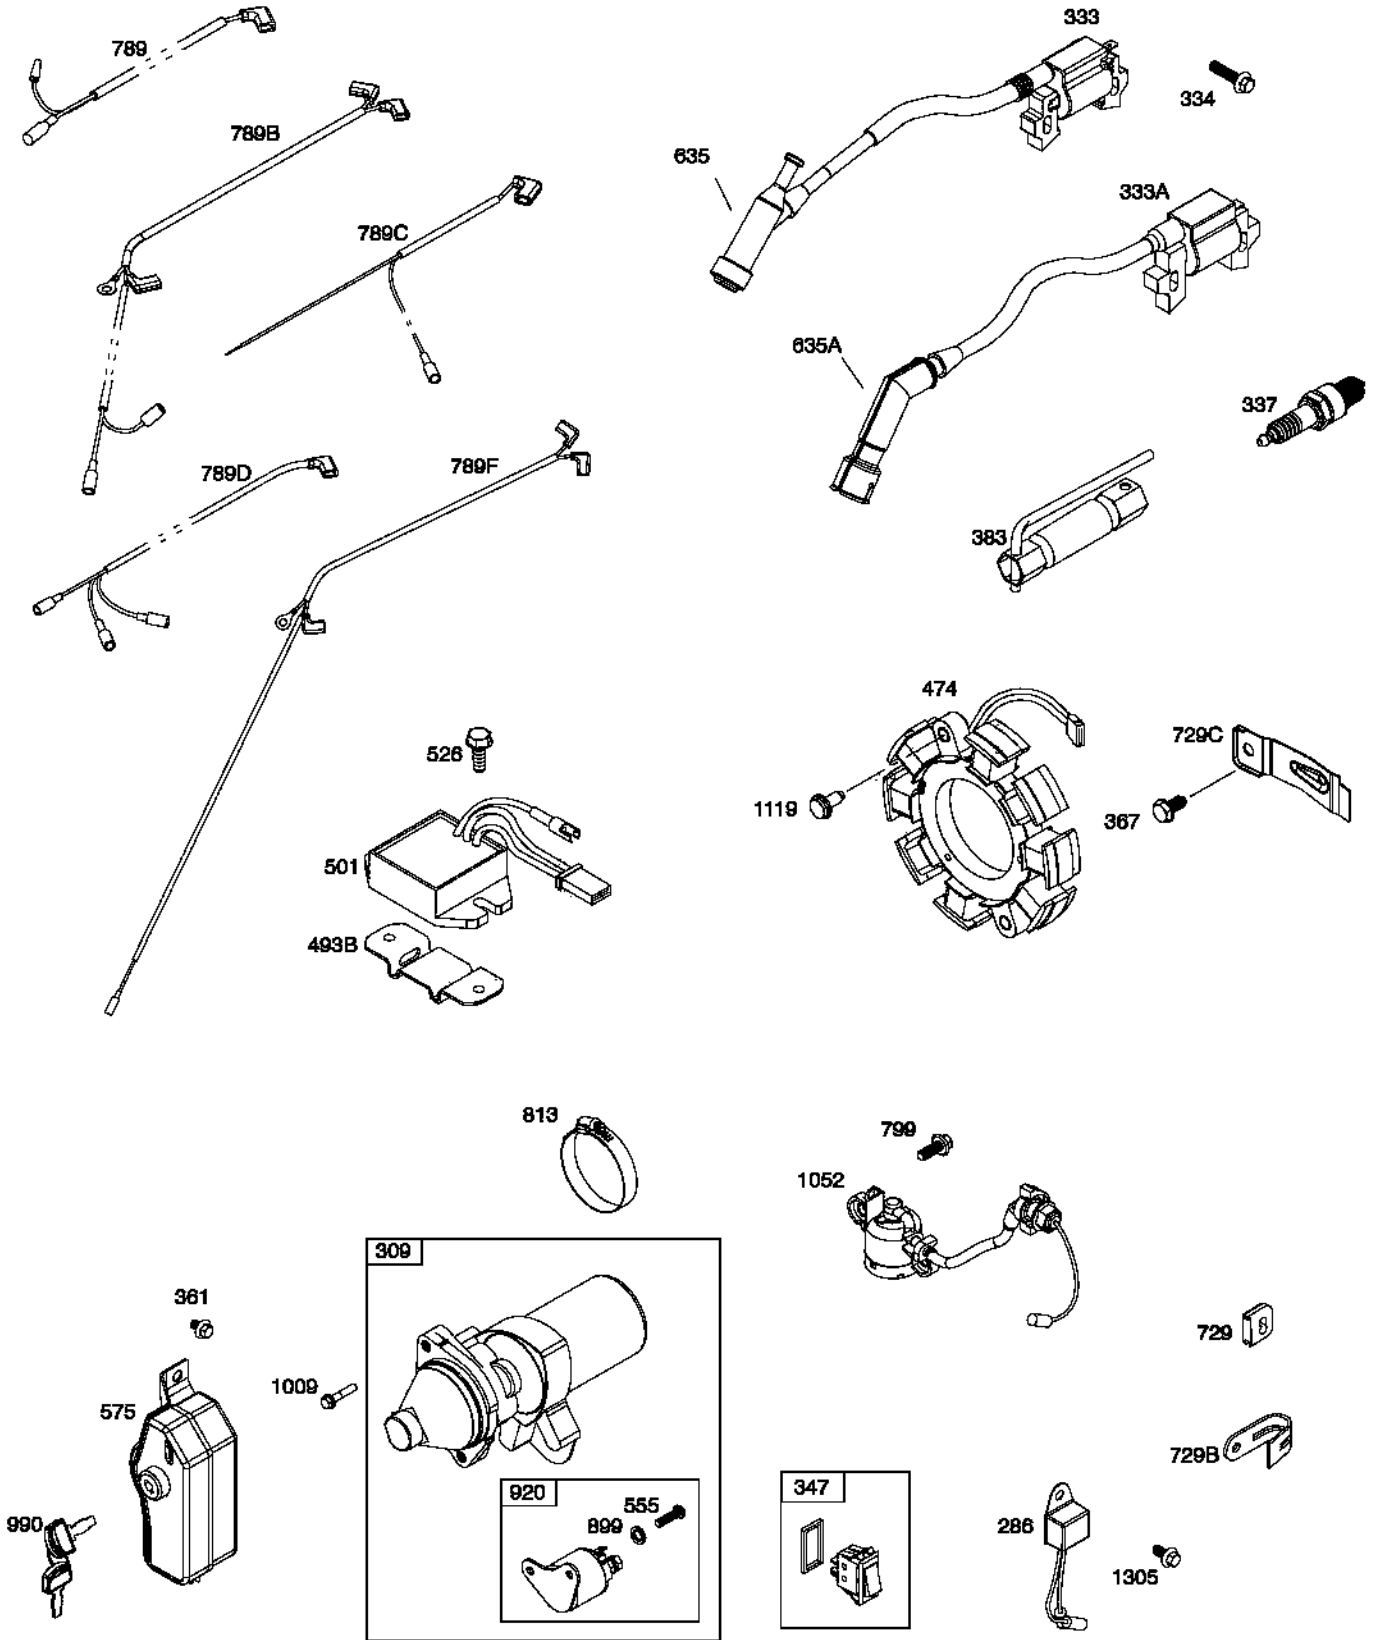

19N100

Illustrations cover a range of engines. Parts shown without text may not be used on your specific engine.