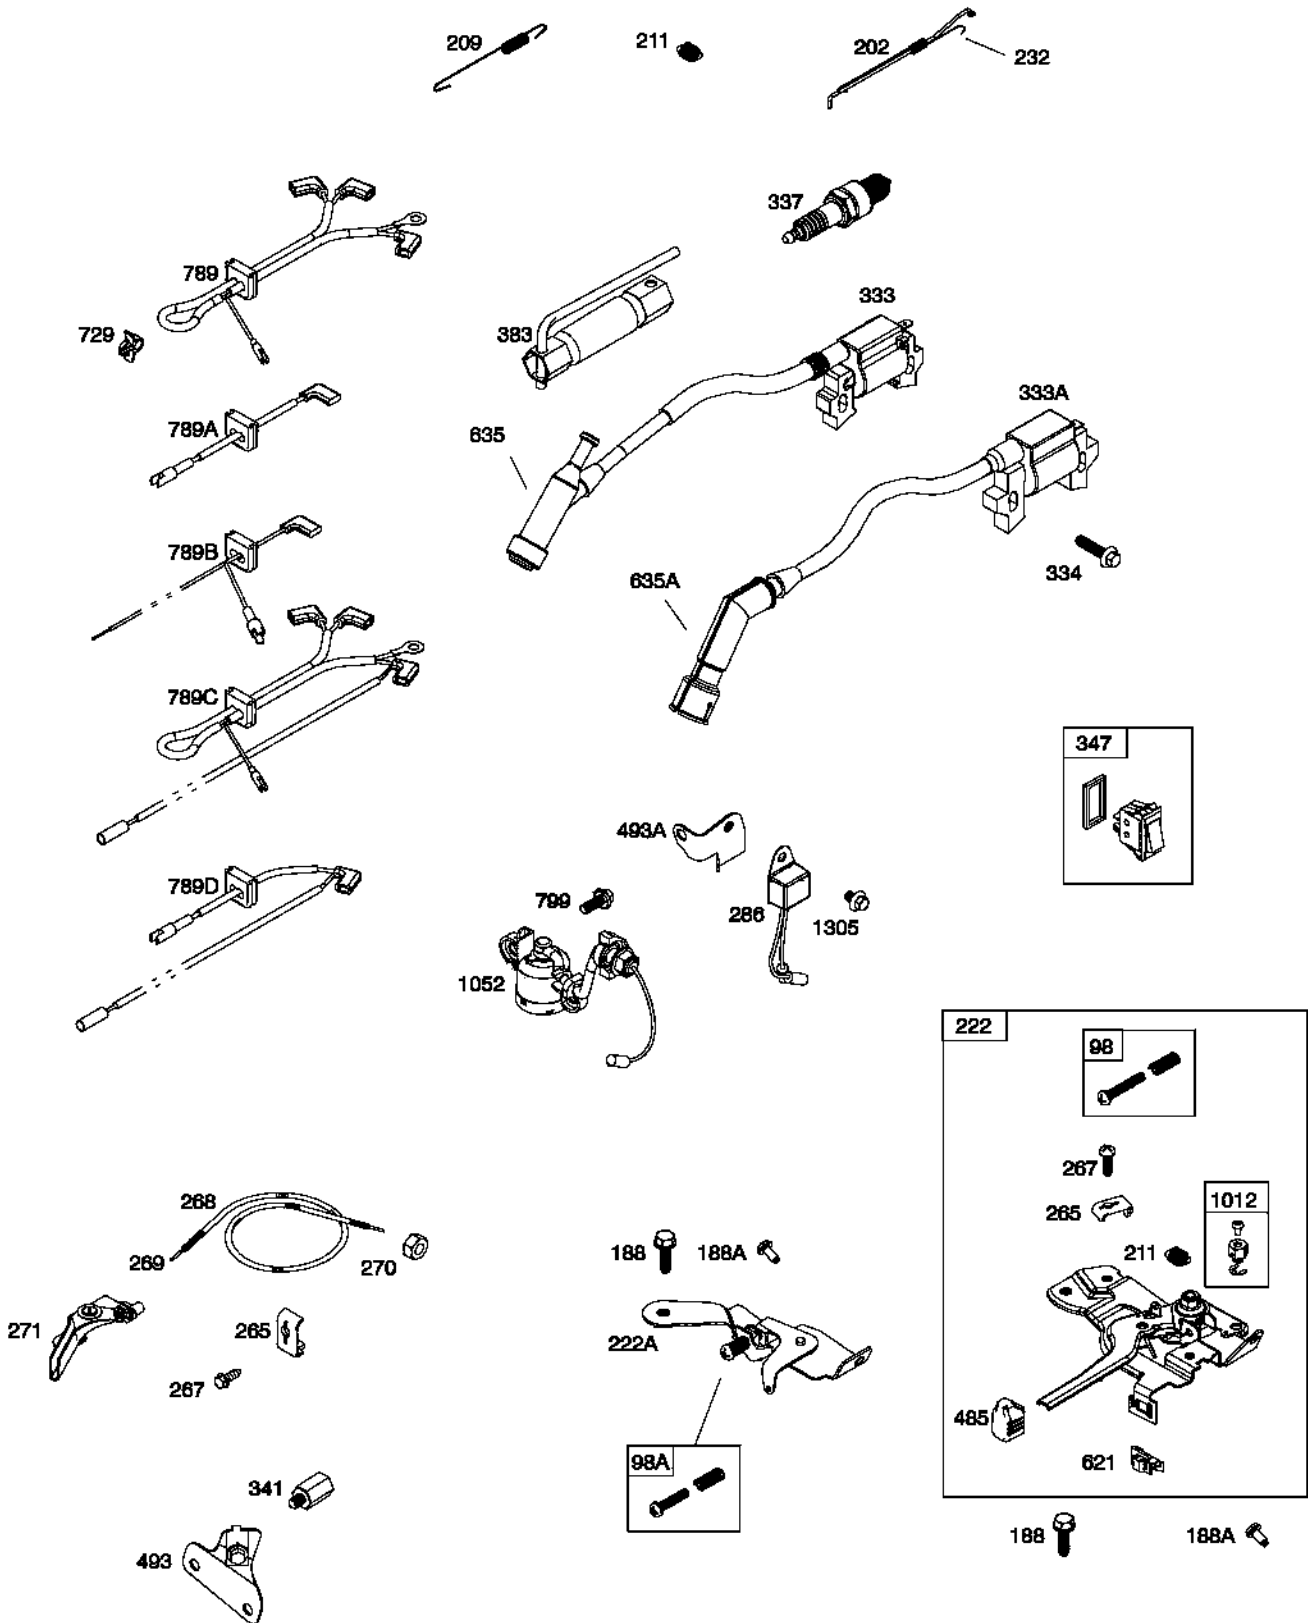

Illustrations cover a range of engines. Parts shown without text may not be used on your specific engine.

083100

REF. NO.	PART NO.	DESCRIPTION	REF. NO.	PART NO.	DESCRIPTION	REF. NO.	PART NO.	DESCRIPTION
1	797217	Cylinder Assembly ----- Note ----- 798630 Cylinder Assembly Used on Type No(s). 0004, 0005, 0007, 0170, 0176, 0177, 0202, 0203, 0204, 0211, 0229, 0244, 0245, 1170, 1202, 1204, 1211, 2034.		797709	Crankshaft Used on Type No(s). 0040, 0140, 0164, 0172, 0179, 0181, 1040, 1140, 1164, 1172, 1179, 1181. 797905 Crankshaft Used on Type No(s). 0123, 0144, 0224, 1123, 1144. 797906 Crankshaft Used on Type No(s). 0160, 0209, 0210, 0212, 0236, 0237, 0246, 1160, 1209, 1212. 798311 Crankshaft Used on Type No(s). 0166, 0169, 0206, 0227, 0239, 0247, 1166, 1169, 1206. 799225 Crankshaft Used on Type No(s). 0176, 0177, 0202, 0203, 0229, 1202. 590458 Crankshaft Used on Type No(s). 0241, 0918, 1918.	20	797330	Seal-Oil (PTO Side)
3	797329	Seal-Oil (Magneto Side)				22	797656	Screw (Crankcase Cover/Sump)
3A	299819s	Seal-Oil (Magneto Side) (Gear Reduction Case)				23	797287	Flywheel
5	591478	Head-Cylinder				24	797286	Key-Flywheel
7	797212	Gasket-Cylinder Head				25	797218	Piston Assembly (Standard) ----- Note ----- 797270 Piston Assembly (.010" Oversize) 797271 Piston Assembly (.020" Oversize)
11	797262	Tube-Breather				26	797220	Ring Set (Standard) ----- Note ----- 797272 Ring Set (.010" Oversize) 797273 Ring Set (.020" Oversize)
12	797211	Gasket-Crankcase				27	797234	Lock-Piston Pin
13	797213	Screw (Standard)				28	797219	Pin-Piston
15	797215	Plug-Oil Drain (Cylinder Head)				29	797221	Rod-Connecting
16	797529	Crankshaft ----- Note ----- 797689 Crankshaft Used on Type No(s). 0049, 0127, 0141, 0142, 0151, 0157, 0174, 0204, 0213, 0225, 1049, 1127, 1141, 1142, 1157, 1174, 1204, 1213. 797690 Crankshaft Used on Type No(s). 0004, 0038, 0136, 0149, 0156, 0167, 0170, 1038, 1136, 1149, 1156, 1170. 797695 Crankshaft Used on Type No(s). 0007, 0036, 0128, 0132, 0155, 0165, 0178, 0205, 0211, 0226, 0243, 1036, 1128, 1132, 1155, 1165, 1205, 1211.	17	797328	Bearing-Ball	27	797234	Lock-Piston Pin
			17A	99158	Bearing-Ball (Gear Reduction Case)	28	797219	Pin-Piston
			18	797350	Cover-Crankcase ----- Note ----- 797324 Cover- Crankcase Used on Type No(s). 0118, 0160, 0166, 0169, 0176, 0177, 0206, 0209, 0210, 0212, 0227, 0236, 0237, 0239, 0246, 0247, 1118, 1160, 1166, 1169, 1199, 1206, 1209, 1212.	33	797199	Valve-Exhaust
						34	797198	Valve-Intake
						35	797203	Spring-Valve (Intake)
						36	797203	Spring-Valve (Exhaust)

Illustrations cover a range of engines. Parts shown without corresponding text may not be used on your specific engine.