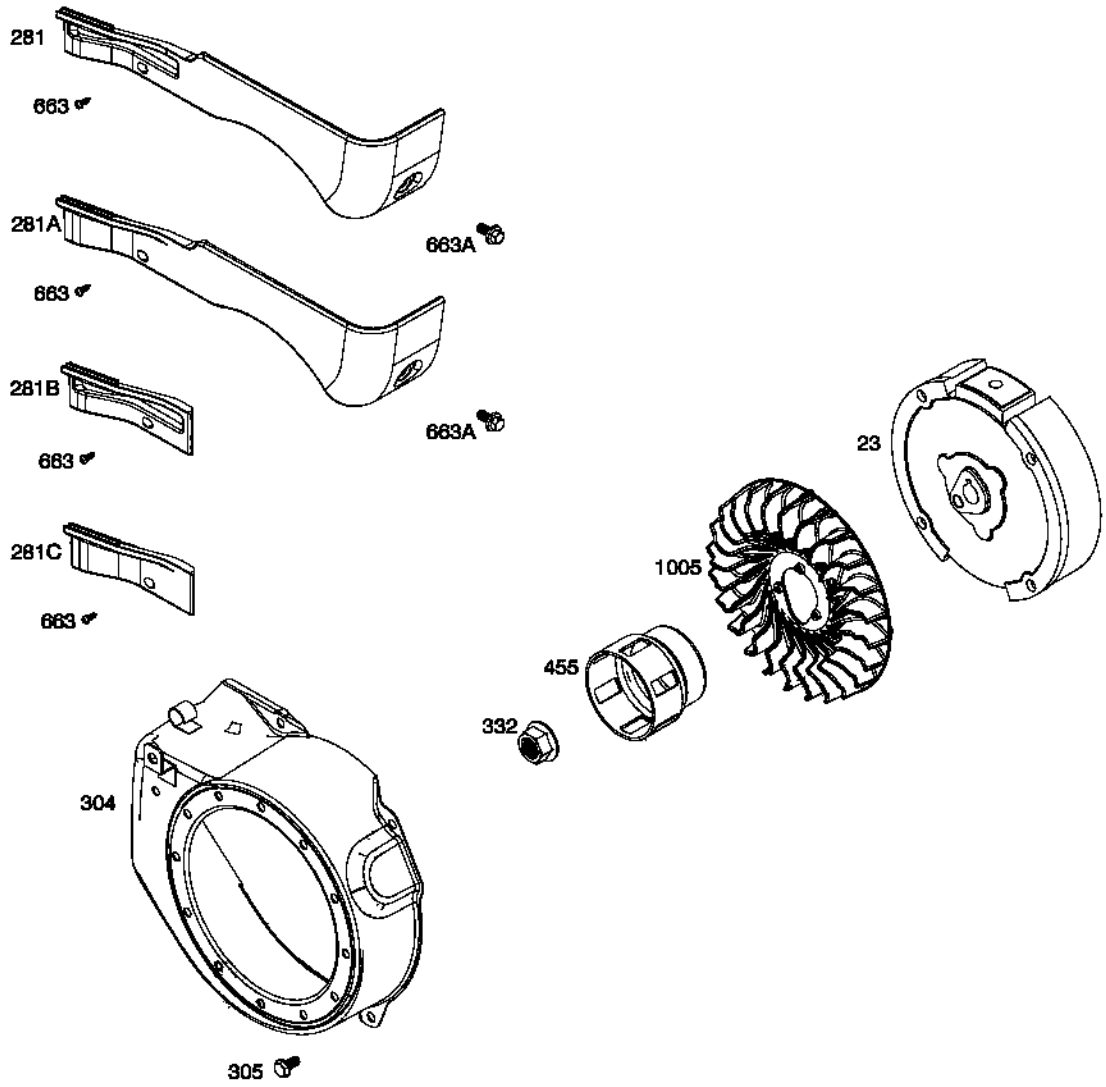

Illustrations cover a range of engines. Parts shown without text may not be used on your specific engine.