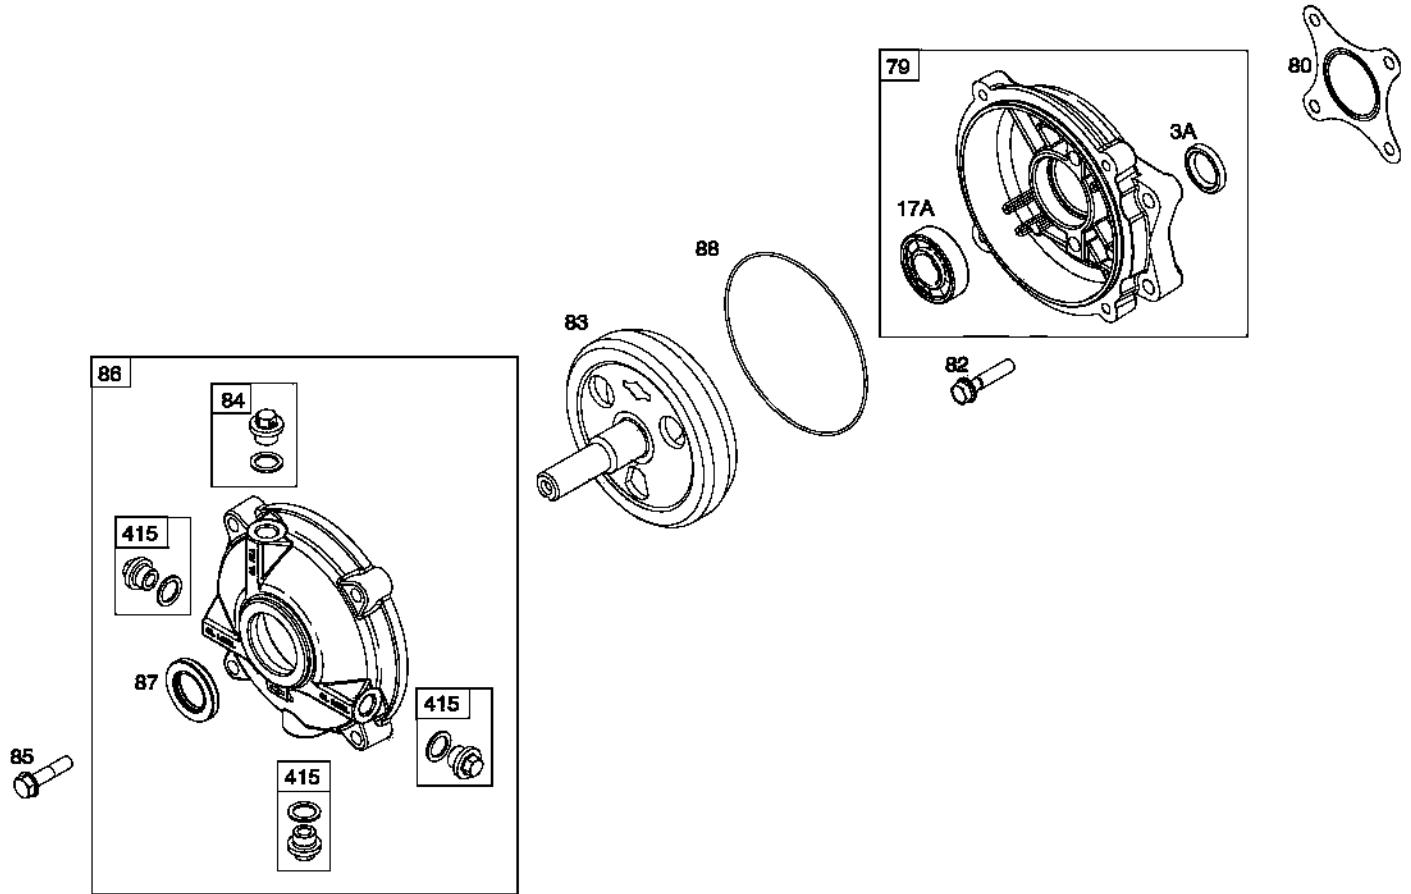

Illustrations cover a range of engines. Parts shown without text may not be used on your specific engine.