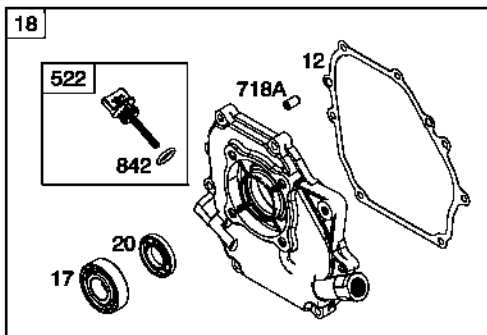

Illustrated Parts List

Model Series

083100

TYPE NUMBERS
0003 through 2112.

TABLE OF CONTENTS

Air Cleaner	5
Armature	9
Blower Housing	8
Camshaft	2
Carburetor	6
Controls	9
Crankcase Cover	2
Crankshaft	2
Cylinder	2
Cylinder Head	3
Electrical System	9
Exhaust System	5
Flywheel	8
Fuel Supply	7
Gasket Sets	3
Gear Reduction	4
Governor Spring	9
Ignition	9
Operator's Manual	2
Piston/Rings/Connecting Rod	2
Rewind Starter	8
Spark Plug	9
Warning Label	2

1058 OPERATOR'S MANUAL

1036 EMISSIONS LABEL

1319 WARNING LABEL

REQUIRED when replacing parts with warning labels affixed.

1319A WARNING LABEL

REQUIRED when replacing parts with warning labels affixed.

Illustrations cover a range of engines. Parts shown without text may not be used on your specific engine.