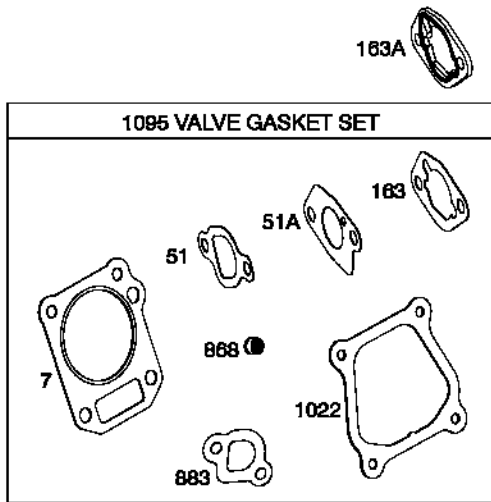

Illustrated Parts List

Model Series

083100

TYPE NUMBERS
0003 through 2112.

TABLE OF CONTENTS

Air Cleaner	5
Armature	9
Blower Housing	8
Camshaft	2
Carburetor	6
Controls	9
Crankcase Cover	2
Crankshaft	2
Cylinder	2
Cylinder Head	3
Electrical System	9
Exhaust System	5
Flywheel	8
Fuel Supply	7
Gasket Sets	3
Gear Reduction	4
Governor Spring	9
Ignition	9
Operator's Manual	2
Piston/Rings/Connecting Rod	2
Rewind Starter	8
Spark Plug	9
Warning Label	2

1058 OPERATOR'S MANUAL

1036 EMISSIONS LABEL

1319 WARNING LABEL

REQUIRED when replacing parts with warning labels affixed.

1319A WARNING LABEL

REQUIRED when replacing parts with warning labels affixed.

Illustrations cover a range of engines. Parts shown without text may not be used on your specific engine.