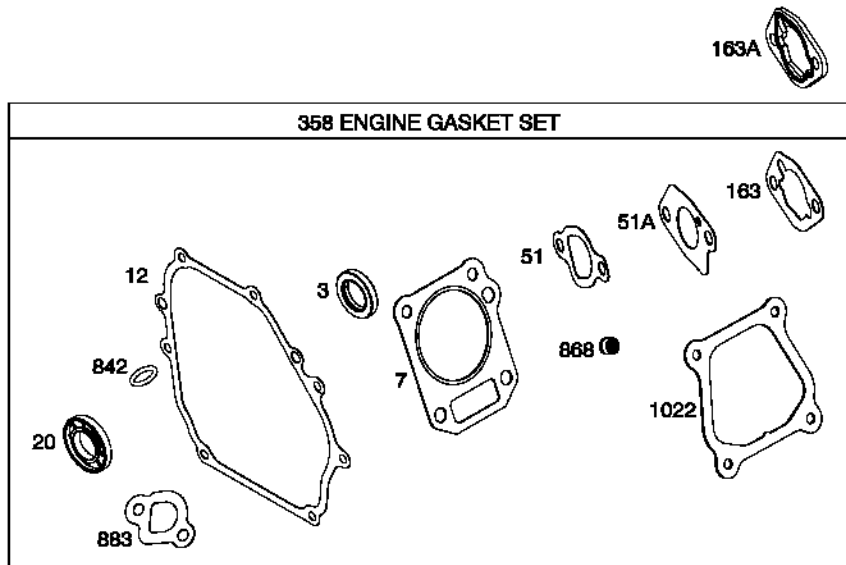

Illustrated Parts List

Model Series

083100

TYPE NUMBERS
0003 through 2112.

TABLE OF CONTENTS

Air Cleaner	5
Armature	9
Blower Housing	8
Camshaft	2
Carburetor	6
Controls	9
Crankcase Cover	2
Crankshaft	2
Cylinder	2
Cylinder Head	3
Electrical System	9
Exhaust System	5
Flywheel	8
Fuel Supply	7
Gasket Sets	3
Gear Reduction	4
Governor Spring	9
Ignition	9
Operator's Manual	2
Piston/Rings/Connecting Rod	2
Rewind Starter	8
Spark Plug	9
Warning Label	2

1058 OPERATOR'S MANUAL

1036 EMISSIONS LABEL

1319 WARNING LABEL

REQUIRED when replacing parts with warning labels affixed.

1319A WARNING LABEL

REQUIRED when replacing parts with warning labels affixed.

Illustrations cover a range of engines. Parts shown without text may not be used on your specific engine.