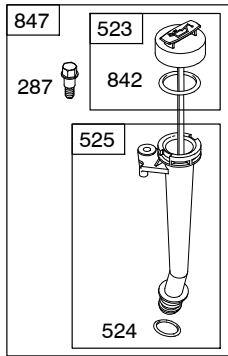

Illustrated Parts List

Model Series

205300

TYPE NUMBERS
0036 through 1549.

TABLE OF CONTENTS

Air Cleaner	5
Alternator	10
Blower Housing/Shrouds	7
Camshaft	2
Carburetor	4
Controls	8
Crankcase Cover	2
Crankshaft	2
Cylinder	2
Cylinder Head	3
Electric Starter	9
Exhaust System	6
Flywheel	7
Fuel Supply	8
Gasket Set - Engine	3
Gasket Set - Valve	3
Gear Reduction	9
Governor Spring	8
Ignition	10
Kit-Carburetor Overhaul	4
Lubrication	2
Operator's Manual	2
Piston/Rings/Connecting Rod	2
Rewind Starter	7
Valves	3
Warning Label	2

PRINTED IN U.S.A.

COPYRIGHT by BRIGGS & STRATTON CORPORATION
All rights reserved. No part of this material may be reproduced or transmitted,
in any form or by any means, electronic or mechanical, including photocopying,
recording or by any information storage and retrieval system, without permission
in writing from Briggs & Stratton Corporation.

REQUIRED when replacing parts with warning labels affixed.

REQUIRED when replacing parts with warning labels affixed.

1036 EMISSIONS LABEL

718A