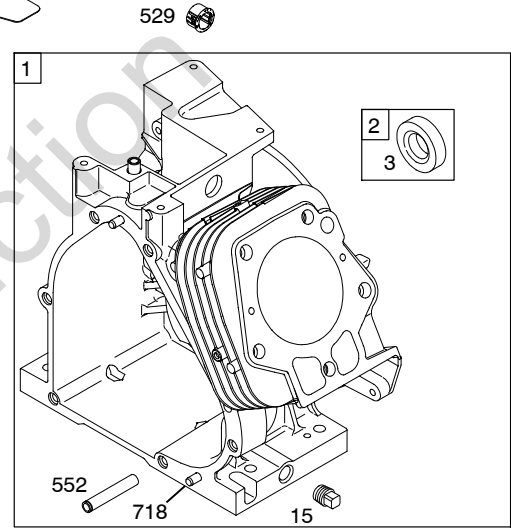

Illustrated Parts List

Model Series

205300

TYPE NUMBERS
0036 through 1549.

TABLE OF CONTENTS

Air Cleaner	5
Alternator	10
Blower Housing/Shrouds	7
Camshaft	2
Carburetor	4
Controls	8
Crankcase Cover	2
Crankshaft	2
Cylinder	2
Cylinder Head	3
Electric Starter	9
Exhaust System	6
Flywheel	7
Fuel Supply	8
Gasket Set - Engine	3
Gasket Set - Valve	3
Gear Reduction	9
Governor Spring	8
Ignition	10
Kit-Carburetor Overhaul	4
Lubrication	2
Operator's Manual	2
Piston/Rings/Connecting Rod	2
Rewind Starter	7
Valves	3
Warning Label	2

PRINTED IN U.S.A.

COPYRIGHT by BRIGGS & STRATTON CORPORATION
All rights reserved. No part of this material may be reproduced or transmitted,
in any form or by any means, electronic or mechanical, including photocopying,
recording or by any information storage and retrieval system, without permission
in writing from Briggs & Stratton Corporation.

REQUIRED when replacing parts with warning labels affixed.

REQUIRED when replacing parts with warning labels affixed.

1036 EMISSIONS LABEL

718A