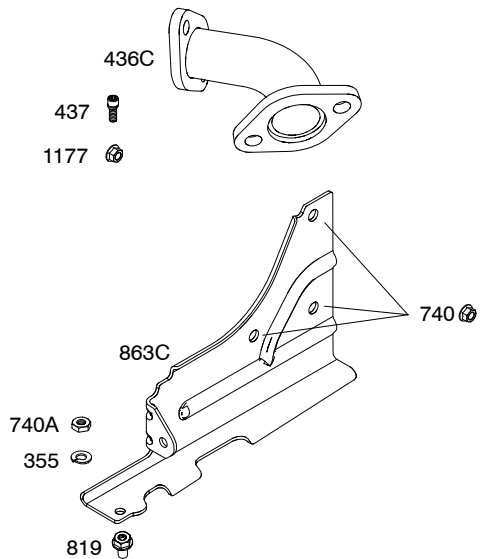

Illustrated Parts List

Model Series

205300

TYPE NUMBERS
0036 through 1549.

TABLE OF CONTENTS

Air Cleaner	5
Alternator	10
Blower Housing/Shrouds	7
Camshaft	2
Carburetor	4
Controls	8
Crankcase Cover	2
Crankshaft	2
Cylinder	2
Cylinder Head	3
Electric Starter	9
Exhaust System	6
Flywheel	7
Fuel Supply	8
Gasket Set - Engine	3
Gasket Set - Valve	3
Gear Reduction	9
Governor Spring	8
Ignition	10
Kit-Carburetor Overhaul	4
Lubrication	2
Operator's Manual	2
Piston/Rings/Connecting Rod	2
Rewind Starter	7
Valves	3
Warning Label	2

1319 WARNING LABEL

REQUIRED when replacing parts with warning labels affixed.

1319A WARNING LABEL

REQUIRED when replacing parts with warning labels affixed.

1058 OPERATOR'S MANUAL

1330 REPAIR MANUAL

1036 EMISSIONS LABEL

718A

Illustrations cover a range of engines. Parts shown without corresponding text may not be used on your specific engine.
 3986-5 Assemblies include all parts shown in frames. 10/24/2012

Illustrations cover a range of engines. Parts shown without corresponding text may not be used on your specific engine.
3986-7 Assemblies include all parts shown in frames. 10/24/2012