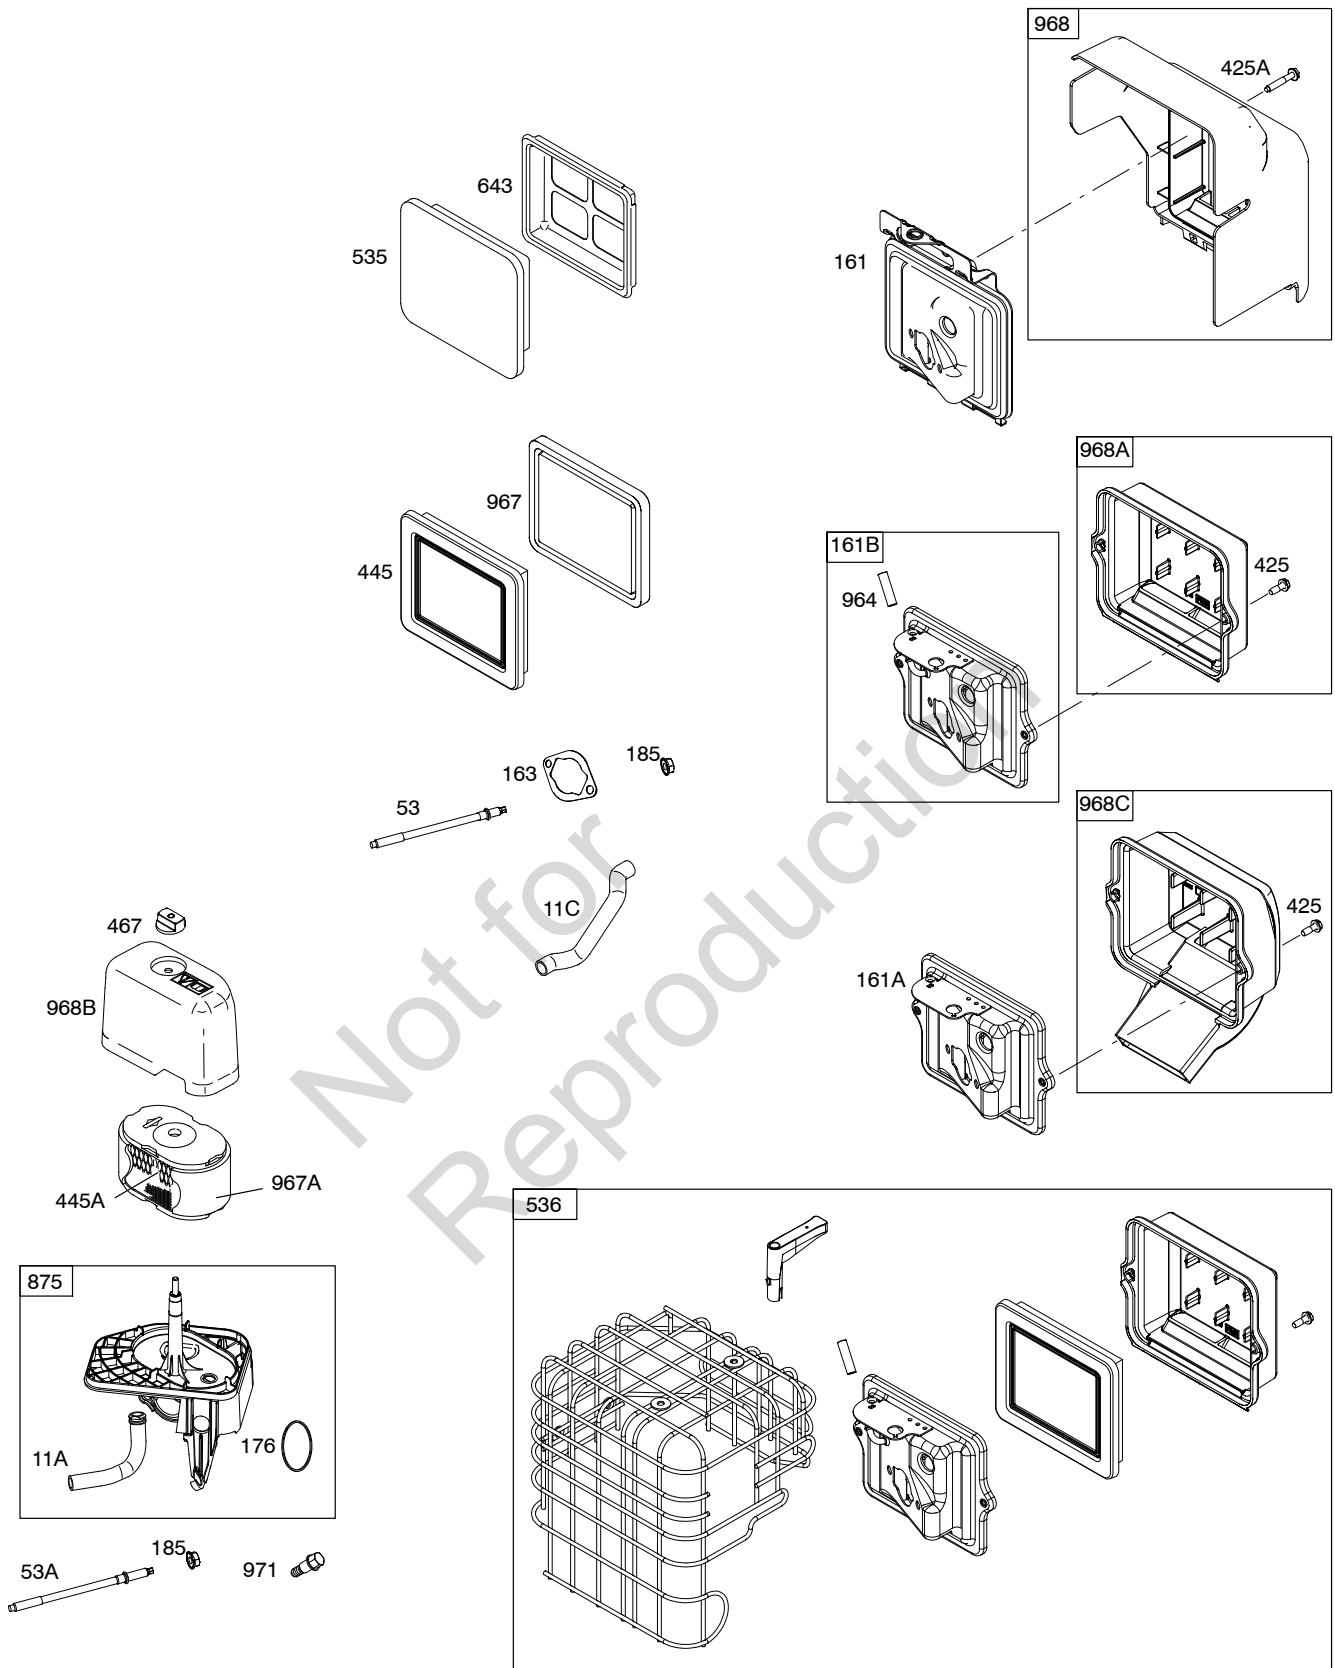

Illustrations cover a range of engines. Parts shown without corresponding text may not be used on your specific engine.
3986-5 Assemblies include all parts shown in frames. 10/24/2012