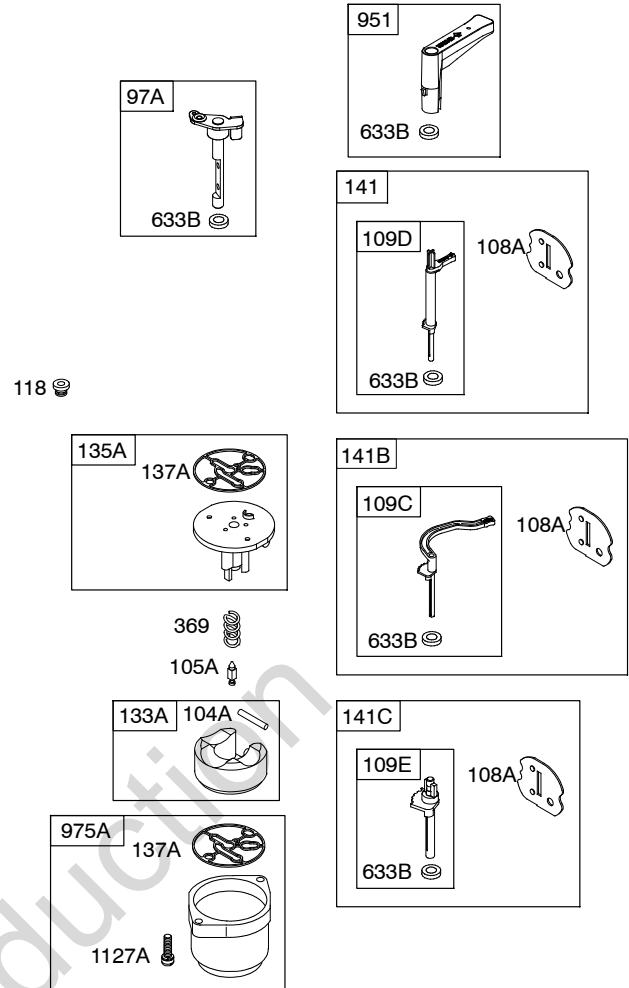

Illustrated Parts List

Model Series

205300

TYPE NUMBERS
0036 through 1549.

TABLE OF CONTENTS

Air Cleaner	5
Alternator	10
Blower Housing/Shrouds	7
Camshaft	2
Carburetor	4
Controls	8
Crankcase Cover	2
Crankshaft	2
Cylinder	2
Cylinder Head	3
Electric Starter	9
Exhaust System	6
Flywheel	7
Fuel Supply	8
Gasket Set - Engine	3
Gasket Set - Valve	3
Gear Reduction	9
Governor Spring	8
Ignition	10
Kit-Carburetor Overhaul	4
Lubrication	2
Operator's Manual	2
Piston/Rings/Connecting Rod	2
Rewind Starter	7
Valves	3
Warning Label	2

1319 WARNING LABEL

REQUIRED when replacing parts with warning labels affixed.

1319A WARNING LABEL

REQUIRED when replacing parts with warning labels affixed.

1058 OPERATOR'S MANUAL

1330 REPAIR MANUAL

1036 EMISSIONS LABEL

718A

Illustrations cover a range of engines. Parts shown without corresponding text may not be used on your specific engine.
 3986-5 Assemblies include all parts shown in frames. 10/24/2012

Illustrations cover a range of engines. Parts shown without corresponding text may not be used on your specific engine.
3986-7 Assemblies include all parts shown in frames. 10/24/2012