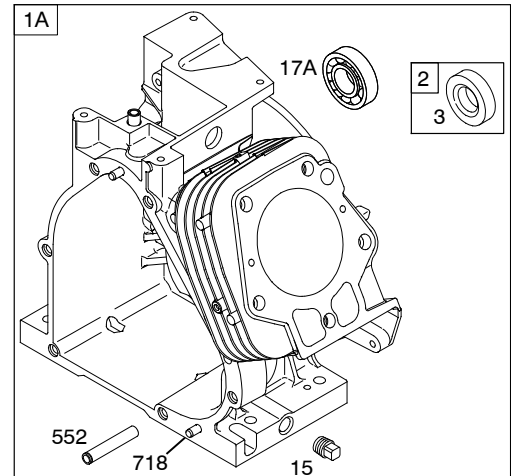

Illustrated Parts List

Model Series

205300

TYPE NUMBERS
0036 through 1549.

TABLE OF CONTENTS

Air Cleaner	5
Alternator	10
Blower Housing/Shrouds	7
Camshaft	2
Carburetor	4
Controls	8
Crankcase Cover	2
Crankshaft	2
Cylinder	2
Cylinder Head	3
Electric Starter	9
Exhaust System	6
Flywheel	7
Fuel Supply	8
Gasket Set - Engine	3
Gasket Set - Valve	3
Gear Reduction	9
Governor Spring	8
Ignition	10
Kit-Carburetor Overhaul	4
Lubrication	2
Operator's Manual	2
Piston/Rings/Connecting Rod	2
Rewind Starter	7
Valves	3
Warning Label	2

PRINTED IN U.S.A.

COPYRIGHT by BRIGGS & STRATTON CORPORATION
All rights reserved. No part of this material may be reproduced or transmitted,
in any form or by any means, electronic or mechanical, including photocopying,
recording or by any information storage and retrieval system, without permission
in writing from Briggs & Stratton Corporation.

REQUIRED when replacing parts with warning labels affixed.

REQUIRED when replacing parts with warning labels affixed.

1036 EMISSIONS LABEL

718A