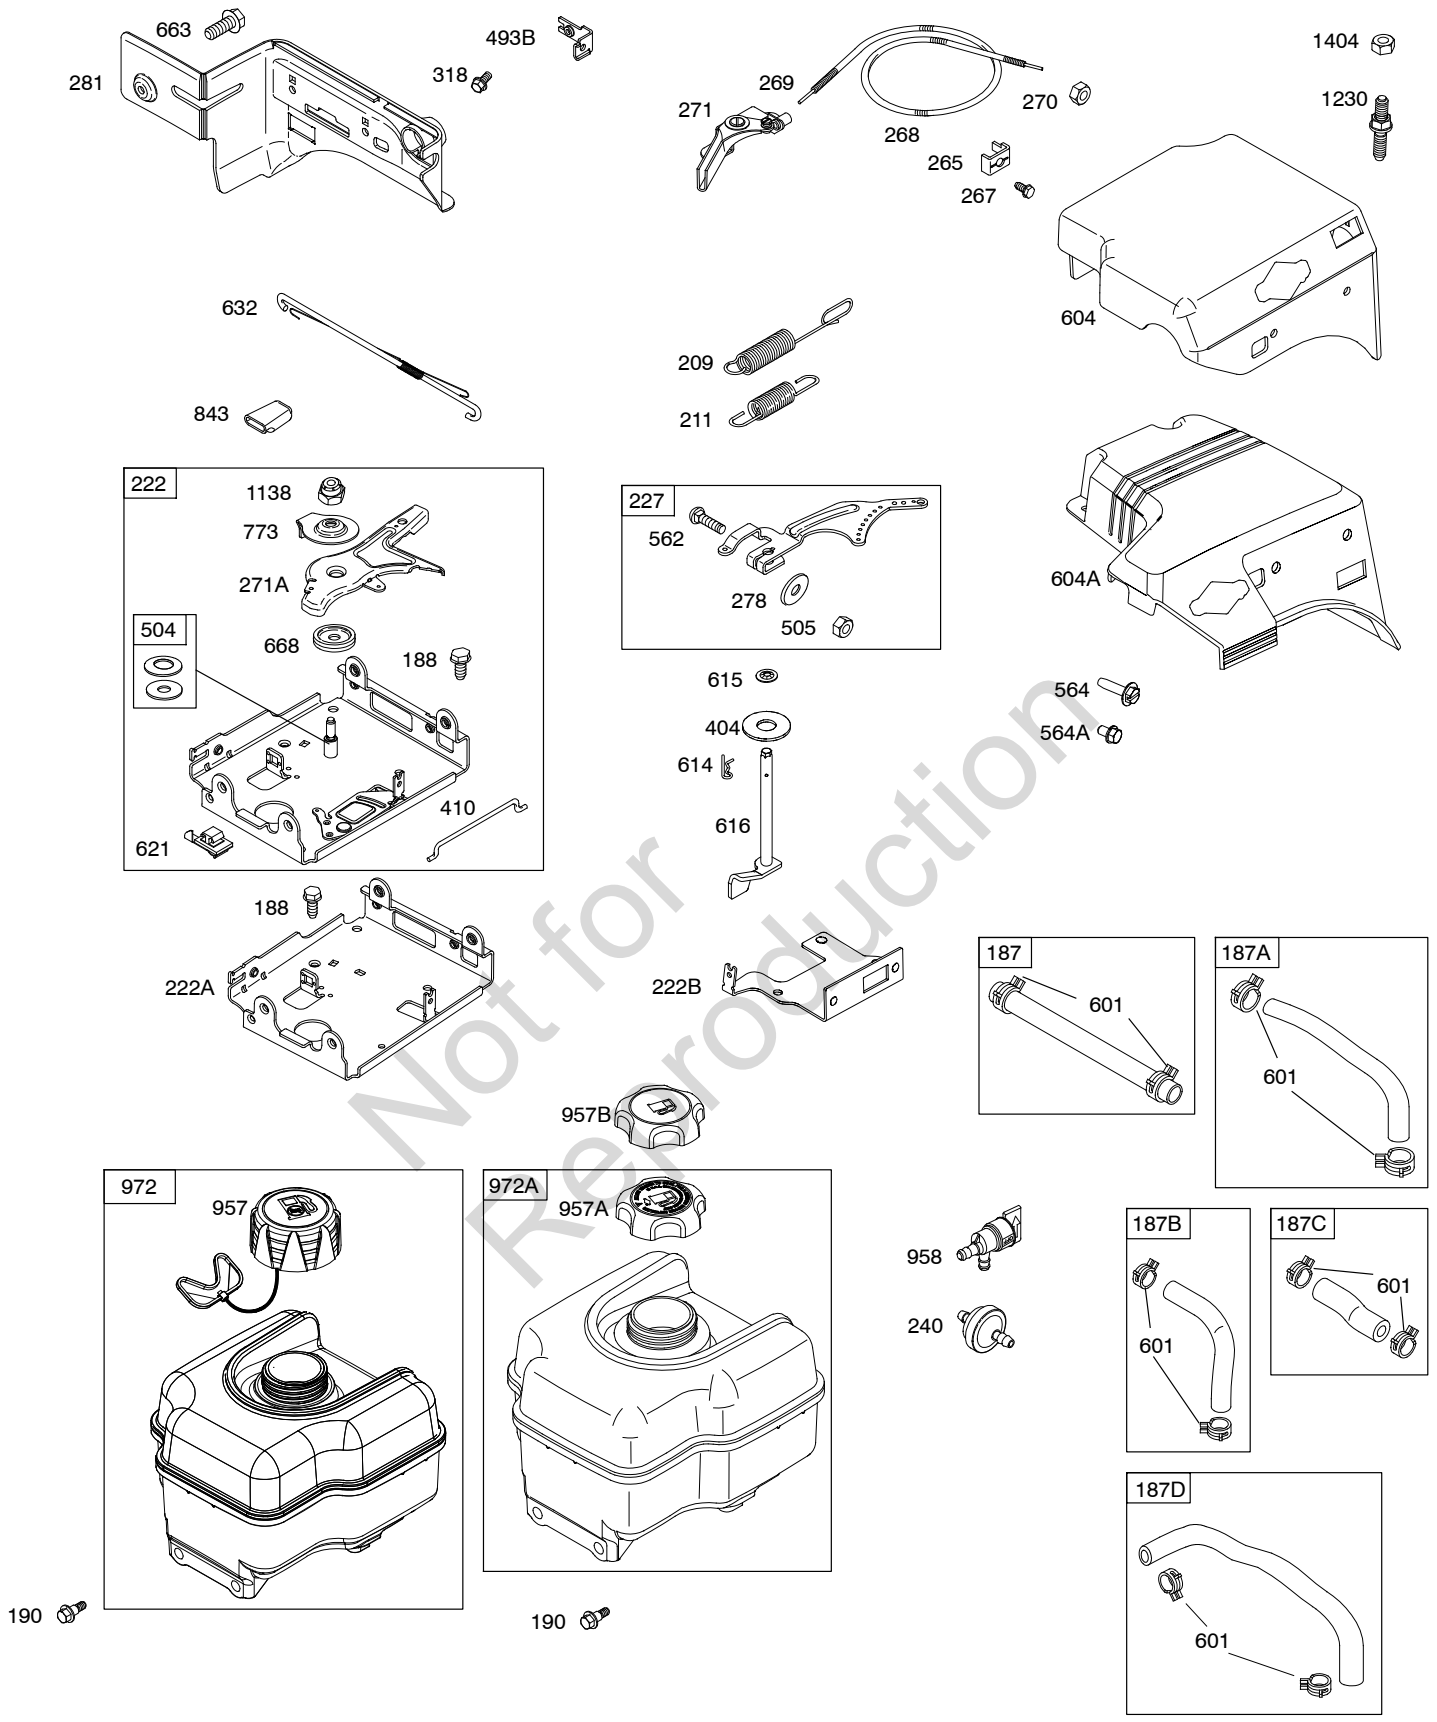

205300

Illustrations cover a range of engines. Parts shown without corresponding text may not be used on your specific engine.
3986-8 Assemblies include all parts shown in frames. 10/24/2012