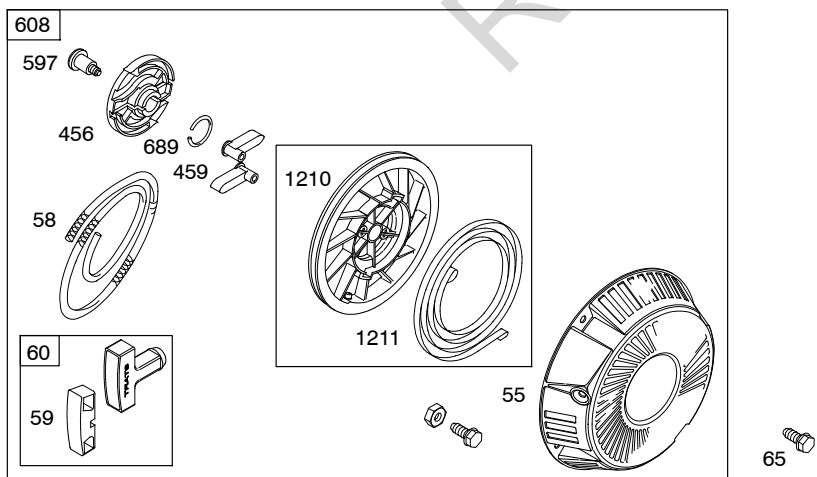

Illustrated Parts List

Model Series

205300

TYPE NUMBERS
0036 through 1549.

TABLE OF CONTENTS

Air Cleaner	5
Alternator	10
Blower Housing/Shrouds	7
Camshaft	2
Carburetor	4
Controls	8
Crankcase Cover	2
Crankshaft	2
Cylinder	2
Cylinder Head	3
Electric Starter	9
Exhaust System	6
Flywheel	7
Fuel Supply	8
Gasket Set - Engine	3
Gasket Set - Valve	3
Gear Reduction	9
Governor Spring	8
Ignition	10
Kit-Carburetor Overhaul	4
Lubrication	2
Operator's Manual	2
Piston/Rings/Connecting Rod	2
Rewind Starter	7
Valves	3
Warning Label	2

718A

Illustrations cover a range of engines. Parts shown without corresponding text may not be used on your specific engine.
 3986-5 Assemblies include all parts shown in frames. 10/24/2012

Illustrations cover a range of engines. Parts shown without corresponding text may not be used on your specific engine.
3986-7 Assemblies include all parts shown in frames. 10/24/2012

205300

Illustrations cover a range of engines. Parts shown without corresponding text may not be used on your specific engine.
 3986-8 Assemblies include all parts shown in frames. 10/24/2012

Illustrations cover a range of engines. Parts shown without corresponding text may not be used on your specific engine.
3986-9 Assemblies include all parts shown in frames. 10/24/2012