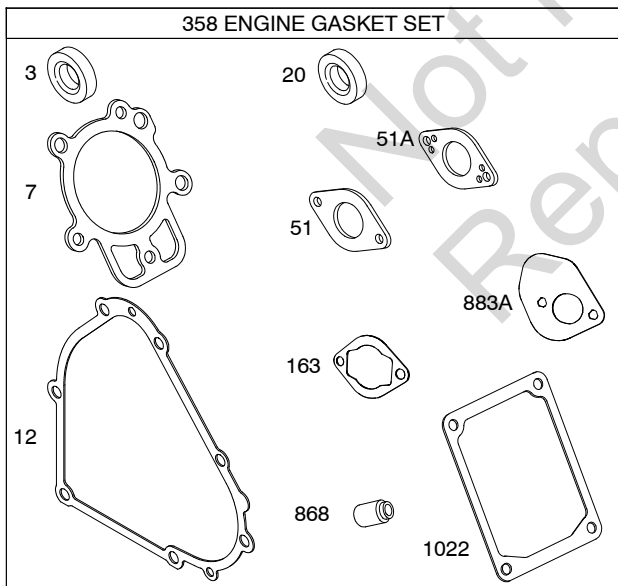

Illustrated Parts List

Model Series

205300

TYPE NUMBERS
0036 through 1549.

TABLE OF CONTENTS

Air Cleaner	5
Alternator	10
Blower Housing/Shrouds	7
Camshaft	2
Carburetor	4
Controls	8
Crankcase Cover	2
Crankshaft	2
Cylinder	2
Cylinder Head	3
Electric Starter	9
Exhaust System	6
Flywheel	7
Fuel Supply	8
Gasket Set - Engine	3
Gasket Set - Valve	3
Gear Reduction	9
Governor Spring	8
Ignition	10
Kit-Carburetor Overhaul	4
Lubrication	2
Operator's Manual	2
Piston/Rings/Connecting Rod	2
Rewind Starter	7
Valves	3
Warning Label	2

1319 WARNING LABEL

REQUIRED when replacing parts with warning labels affixed.

1319A WARNING LABEL

REQUIRED when replacing parts with warning labels affixed.

1058 OPERATOR'S MANUAL

1330 REPAIR MANUAL

1036 EMISSIONS LABEL

718A

Illustrations cover a range of engines. Parts shown without corresponding text may not be used on your specific engine.
 3986-5 Assemblies include all parts shown in frames. 10/24/2012

Illustrations cover a range of engines. Parts shown without corresponding text may not be used on your specific engine.
3986-7 Assemblies include all parts shown in frames. 10/24/2012