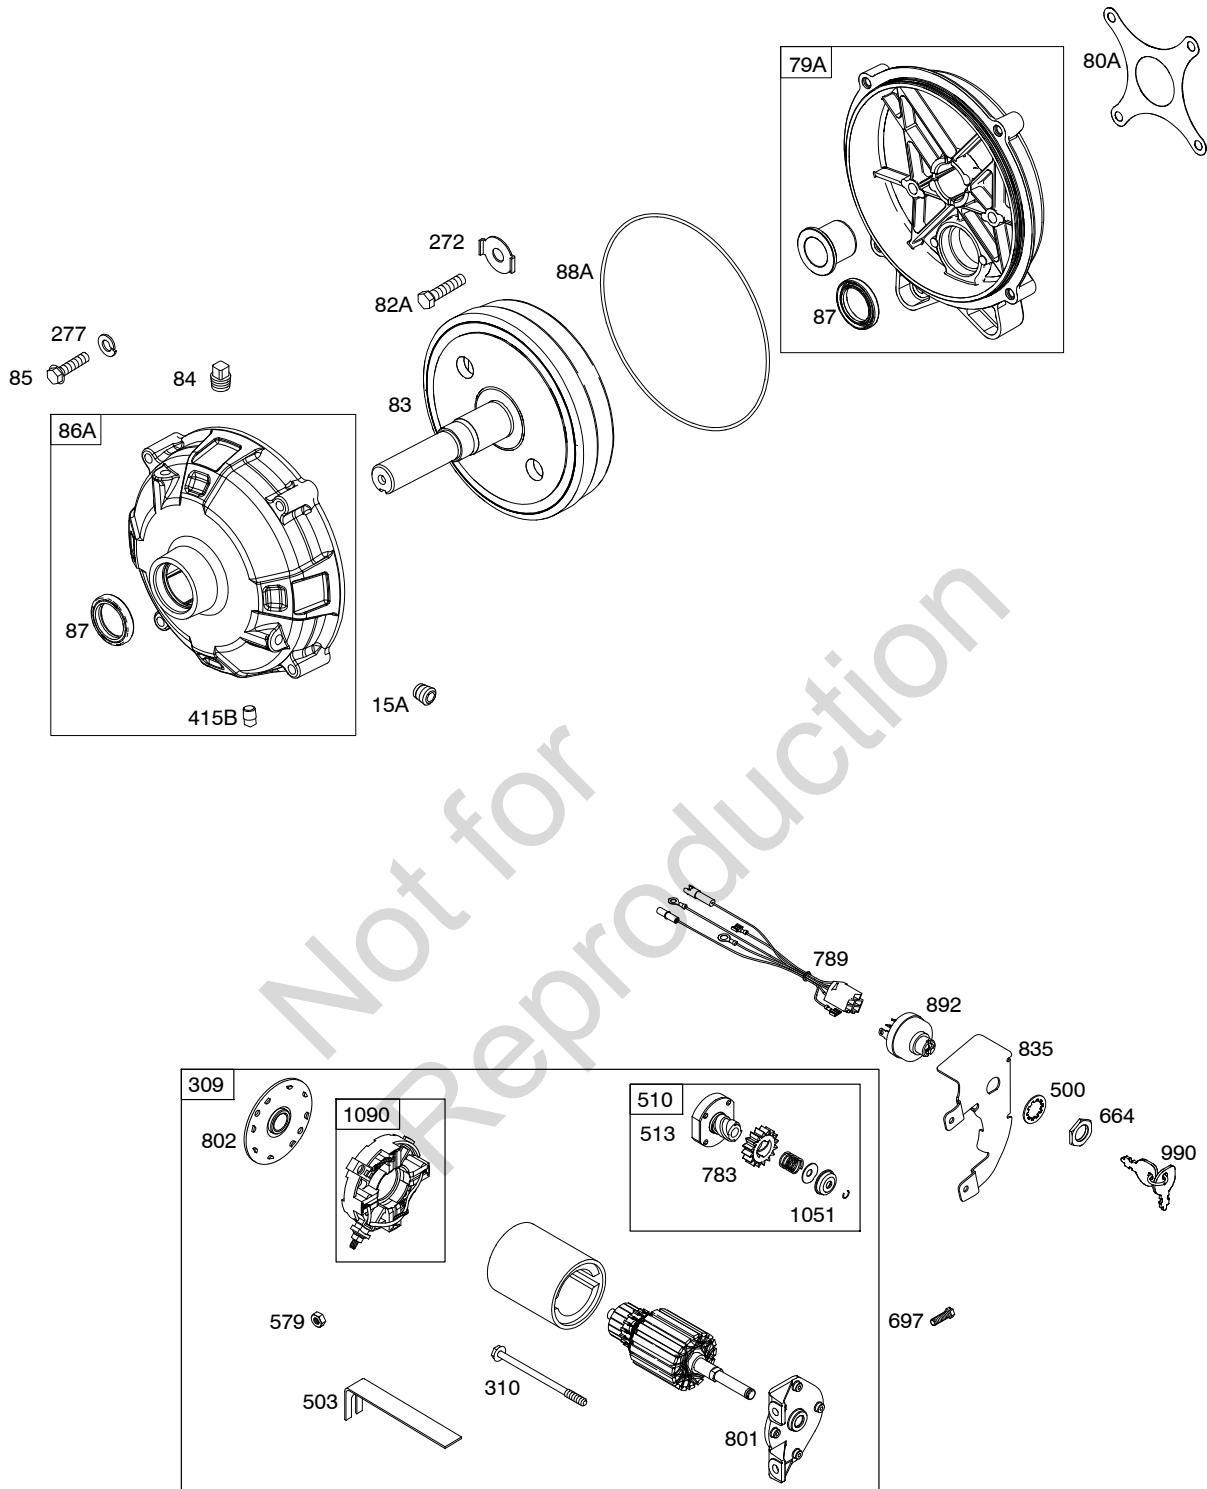

Illustrations cover a range of engines. Parts shown without corresponding text may not be used on your specific engine.
3986-9 Assemblies include all parts shown in frames. 10/24/2012