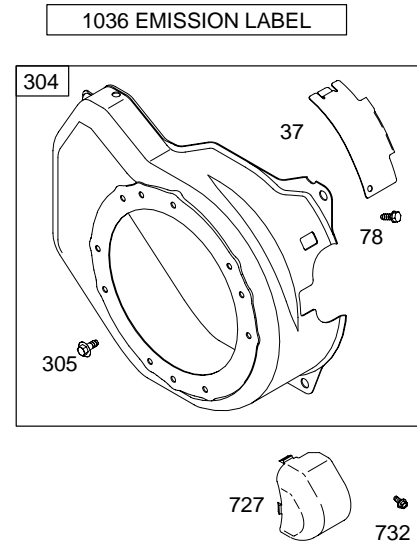

Illustrations cover a range of engines. Parts shown without corresponding text may not be used on your specific engine.
 3379-5 Assemblies include all parts shown in frames. 08/16/2005

REF. NO.	PART NO.	DESCRIPTION	REF. NO.	PART NO.	DESCRIPTION	REF. NO.	PART NO.	DESCRIPTION
1	699490	Cylinder Assembly	18A	790337	Cover-Crankcase Used on Type No(s). 0110, 0112, 0113, 0114, 0115, 0118, 0119, 0122, 0123, 0124, 0125, 0127, 0128, 0129.	32	691664	Screw (Connecting Rod)
2	399269	Kit-Bushing/Seal (Magneto Side)				32A	695759	Screw (Connecting Rod)
3	★299819	Seal-Oil (Magneto Side)				33	499642	Valve-Exhaust
5	699486	Head-Cylinder				34	499641	Valve-Intake
7	★∅698210	Gasket-Cylinder Head	18D	790330	Cover-Crankcase Used on Type No(s). 0111, 0121, 0126, 0130.	35	691304	Spring-Valve (Intake)
11	812208	Tube-Breather (Flat Panel Air Cleaner)				36	691304	Spring-Valve (Exhaust)
12	★699485	Gasket-Crankcase	20	★692550	Seal-Oil (PTO Side)	37	699661	Guard-Flywheel
13	699482	Screw (Cylinder Head)	21	281658	Cap-Oil Fill	38	698557	Screw (Shut Off Valve)
15	691686	Plug-Oil Drain (Square Head)	22	699478	Screw (Crankcase Cover/ Sump)	40	692194	Retainer-Valve
15A	691682	Plug-Oil Drain (Flush)	23	699488	Flywheel ————— Note ————— 699514 Flywheel Used on Type No(s). 0121.	45	690977	Tappet-Valve
16	699835	Crankshaft Used on Type No(s). 0112, 0115. ————— Note ————— 699443 Crankshaft Used on Type No(s). 0113, 0114, 0124, 0125. 790329 Crankshaft Used on Type No(s). 0111, 0121, 0126, 0130. 698879 Crankshaft Used on Type No(s). 0110, 0118, 0119, 0122, 0123, 0127, 0128, 0129, 0132. 699452 Crankshaft Used on Type No(s). 0120.	24	222698	Key-Flywheel	46A	696813	Camshaft
			25	499627	Piston Assembly (Standard) ————— Note ————— 692789 Piston Assembly (.020" Oversize)	51★◆∅692555		Gasket-Intake
			26	499631	Ring Set (Standard) ————— Note ————— 692786 Ring Set (.020" Oversize)	55	798148	Housing-Rewind Starter
			27	691866	Lock-Piston Pin	58	66574	Rope-Starter (Cut to Required Length)
			28	499423	Pin-Piston	59	490653	Grip-Insert
			29	690124	Rod-Connecting	60	490652	Grip-Starter Rope
			30	791584	Dipper-Connecting Rod	65	699228	Screw (Rewind Starter)
17	692517	Bearing-Ball				78	699205	Screw (Flywheel Guard)
17A	690824	Bearing-Ball				82	807421	Screw (Gear Reduction Case)
						86	790332	Cover-Gear
						88	790333	Gasket-Gear Reduction Cover
						95A	698544	Screw (Throttle Valve)
						97A	698542	Shaft-Throttle
						98B	698551	Kit-Idle Speed
						104A	◆698536	Pin-Float Hinge