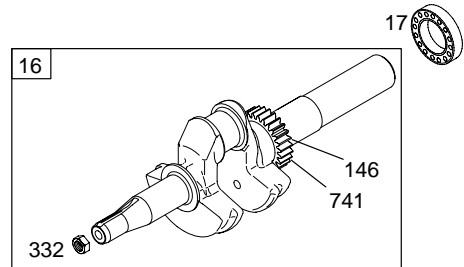

Illustrations cover a range of engines. Parts shown without corresponding text may not be used on your specific engine.
3379-2 Assemblies include all parts shown in frames. 08/16/2005