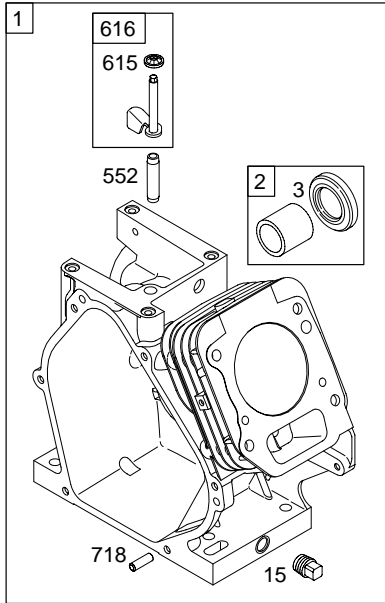

122400

1019 LABEL KIT

1058 OWNER'S MANUAL

1330 REPAIR MANUAL

15A