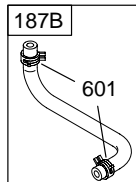

Illustrations cover a range of engines. Parts shown without corresponding text may not be used on your specific engine.
 3379-5 Assemblies include all parts shown in frames. 08/16/2005

REF. NO.	PART NO.	DESCRIPTION	REF. NO.	PART NO.	DESCRIPTION	REF. NO.	PART NO.	DESCRIPTION
1	699490	Cylinder Assembly	18A	790337	Cover-Crankcase Used on Type No(s). 0110, 0112, 0113, 0114, 0115, 0118, 0119, 0122, 0123, 0124, 0125, 0127, 0128, 0129.	32	691664	Screw (Connecting Rod)
2	399269	Kit-Bushing/Seal (Magneto Side)				32A	695759	Screw (Connecting Rod)
3	★299819	Seal-Oil (Magneto Side)				33	499642	Valve-Exhaust
5	699486	Head-Cylinder				34	499641	Valve-Intake
7	★∅698210	Gasket-Cylinder Head	18D	790330	Cover-Crankcase Used on Type No(s). 0111, 0121, 0126, 0130.	35	691304	Spring-Valve (Intake)
11	812208	Tube-Breather (Flat Panel Air Cleaner)				36	691304	Spring-Valve (Exhaust)
12	★699485	Gasket-Crankcase	20	★692550	Seal-Oil (PTO Side)	37	699661	Guard-Flywheel
13	699482	Screw (Cylinder Head)	21	281658	Cap-Oil Fill	38	698557	Screw (Shut Off Valve)
15	691686	Plug-Oil Drain (Square Head)	22	699478	Screw (Crankcase Cover/ Sump)	40	692194	Retainer-Valve
15A	691682	Plug-Oil Drain (Flush)	23	699488	Flywheel ————— Note ————— 699514 Flywheel Used on Type No(s). 0121.	45	690977	Tappet-Valve
16	699835	Crankshaft Used on Type No(s). 0112, 0115. ————— Note ————— 699443 Crankshaft Used on Type No(s). 0113, 0114, 0124, 0125. 790329 Crankshaft Used on Type No(s). 0111, 0121, 0126, 0130. 698879 Crankshaft Used on Type No(s). 0110, 0118, 0119, 0122, 0123, 0127, 0128, 0129, 0132. 699452 Crankshaft Used on Type No(s). 0120.	24	222698	Key-Flywheel	46A	696813	Camshaft
			25	499627	Piston Assembly (Standard) ————— Note ————— 692789 Piston Assembly (.020" Oversize)	51★◆∅692555		Gasket-Intake
			26	499631	Ring Set (Standard) ————— Note ————— 692786 Ring Set (.020" Oversize)	55	798148	Housing-Rewind Starter
			27	691866	Lock-Piston Pin	58	66574	Rope-Starter (Cut to Required Length)
			28	499423	Pin-Piston	59	490653	Grip-Insert
			29	690124	Rod-Connecting	60	490652	Grip-Starter Rope
			30	791584	Dipper-Connecting Rod	65	699228	Screw (Rewind Starter)
17	692517	Bearing-Ball				78	699205	Screw (Flywheel Guard)
17A	690824	Bearing-Ball				82	807421	Screw (Gear Reduction Case)
						86	790332	Cover-Gear
						88	790333	Gasket-Gear Reduction Cover
						95A	698544	Screw (Throttle Valve)
						97A	698542	Shaft-Throttle
						98B	698551	Kit-Idle Speed
						104A	◆698536	Pin-Float Hinge