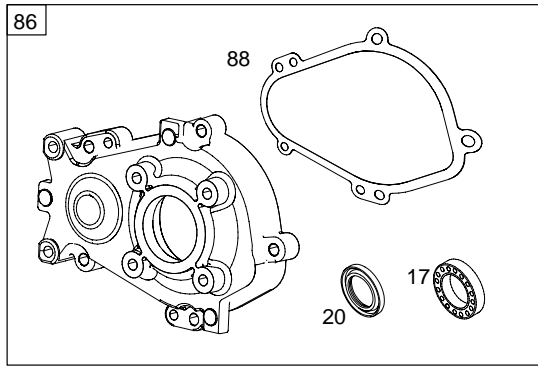

Illustrations cover a range of engines. Parts shown without corresponding text may not be used on your specific engine.
 3379-5 Assemblies include all parts shown in frames. 08/16/2005

REF. NO.	PART NO.	DESCRIPTION	REF. NO.	PART NO.	DESCRIPTION	REF. NO.	PART NO.	DESCRIPTION
1	699490	Cylinder Assembly	18A	790337	Cover-Crankcase Used on Type No(s). 0110, 0112, 0113, 0114, 0115, 0118, 0119, 0122, 0123, 0124, 0125, 0127, 0128, 0129.	32	691664	Screw (Connecting Rod)
2	399269	Kit-Bushing/Seal (Magneto Side)				32A	695759	Screw (Connecting Rod)
3	★299819	Seal-Oil (Magneto Side)				33	499642	Valve-Exhaust
5	699486	Head-Cylinder				34	499641	Valve-Intake
7	★∅698210	Gasket-Cylinder Head	18D	790330	Cover-Crankcase Used on Type No(s). 0111, 0121, 0126, 0130.	35	691304	Spring-Valve (Intake)
11	812208	Tube-Breather (Flat Panel Air Cleaner)				36	691304	Spring-Valve (Exhaust)
12	★699485	Gasket-Crankcase	20	★692550	Seal-Oil (PTO Side)	37	699661	Guard-Flywheel
13	699482	Screw (Cylinder Head)	21	281658	Cap-Oil Fill	38	698557	Screw (Shut Off Valve)
15	691686	Plug-Oil Drain (Square Head)	22	699478	Screw (Crankcase Cover/ Sump)	40	692194	Retainer-Valve
15A	691682	Plug-Oil Drain (Flush)	23	699488	Flywheel ————— Note ————— 699514 Flywheel Used on Type No(s). 0121.	45	690977	Tappet-Valve
16	699835	Crankshaft Used on Type No(s). 0112, 0115. ————— Note ————— 699443 Crankshaft Used on Type No(s). 0113, 0114, 0124, 0125. 790329 Crankshaft Used on Type No(s). 0111, 0121, 0126, 0130. 698879 Crankshaft Used on Type No(s). 0110, 0118, 0119, 0122, 0123, 0127, 0128, 0129, 0132. 699452 Crankshaft Used on Type No(s). 0120.	24	222698	Key-Flywheel	46A	696813	Camshaft
			25	499627	Piston Assembly (Standard) ————— Note ————— 692789 Piston Assembly (.020" Oversize)	51★◆∅692555		Gasket-Intake
			26	499631	Ring Set (Standard) ————— Note ————— 692786 Ring Set (.020" Oversize)	55	798148	Housing-Rewind Starter
			27	691866	Lock-Piston Pin	58	66574	Rope-Starter (Cut to Required Length)
			28	499423	Pin-Piston	59	490653	Grip-Insert
			29	690124	Rod-Connecting	60	490652	Grip-Starter Rope
			30	791584	Dipper-Connecting Rod	65	699228	Screw (Rewind Starter)
17	692517	Bearing-Ball				78	699205	Screw (Flywheel Guard)
17A	690824	Bearing-Ball				82	807421	Screw (Gear Reduction Case)
						86	790332	Cover-Gear
						88	790333	Gasket-Gear Reduction Cover
						95A	698544	Screw (Throttle Valve)
						97A	698542	Shaft-Throttle
						98B	698551	Kit-Idle Speed
						104A	◆698536	Pin-Float Hinge