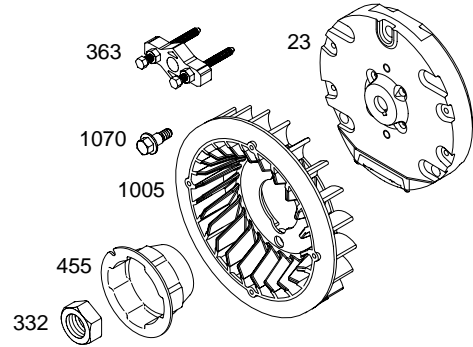

Illustrations cover a range of engines. Parts shown without corresponding text may not be used on your specific engine.
 3379-5 Assemblies include all parts shown in frames. 08/16/2005

REF. NO.	PART NO.	DESCRIPTION	REF. NO.	PART NO.	DESCRIPTION	REF. NO.	PART NO.	DESCRIPTION
1	699490	Cylinder Assembly	18A	790337	Cover-Crankcase Used on Type No(s). 0110, 0112, 0113, 0114, 0115, 0118, 0119, 0122, 0123, 0124, 0125, 0127, 0128, 0129.	32	691664	Screw (Connecting Rod)
2	399269	Kit-Bushing/Seal (Magneto Side)				32A	695759	Screw (Connecting Rod)
3	★299819	Seal-Oil (Magneto Side)				33	499642	Valve-Exhaust
5	699486	Head-Cylinder				34	499641	Valve-Intake
7	★∅698210	Gasket-Cylinder Head	18D	790330	Cover-Crankcase Used on Type No(s). 0111, 0121, 0126, 0130.	35	691304	Spring-Valve (Intake)
11	812208	Tube-Breather (Flat Panel Air Cleaner)				36	691304	Spring-Valve (Exhaust)
12	★699485	Gasket-Crankcase	20	★692550	Seal-Oil (PTO Side)	37	699661	Guard-Flywheel
13	699482	Screw (Cylinder Head)	21	281658	Cap-Oil Fill	38	698557	Screw (Shut Off Valve)
15	691686	Plug-Oil Drain (Square Head)	22	699478	Screw (Crankcase Cover/ Sump)	40	692194	Retainer-Valve
15A	691682	Plug-Oil Drain (Flush)	23	699488	Flywheel ————— Note ————— 699514 Flywheel Used on Type No(s). 0121.	45	690977	Tappet-Valve
16	699835	Crankshaft Used on Type No(s). 0112, 0115. ————— Note ————— 699443 Crankshaft Used on Type No(s). 0113, 0114, 0124, 0125. 790329 Crankshaft Used on Type No(s). 0111, 0121, 0126, 0130. 698879 Crankshaft Used on Type No(s). 0110, 0118, 0119, 0122, 0123, 0127, 0128, 0129, 0132. 699452 Crankshaft Used on Type No(s). 0120.	24	222698	Key-Flywheel	46A	696813	Camshaft
			25	499627	Piston Assembly (Standard) ————— Note ————— 692789 Piston Assembly (.020" Oversize)	51★◆∅692555		Gasket-Intake
			26	499631	Ring Set (Standard) ————— Note ————— 692786 Ring Set (.020" Oversize)	55	798148	Housing-Rewind Starter
			27	691866	Lock-Piston Pin	58	66574	Rope-Starter (Cut to Required Length)
			28	499423	Pin-Piston	59	490653	Grip-Insert
			29	690124	Rod-Connecting	60	490652	Grip-Starter Rope
			30	791584	Dipper-Connecting Rod	65	699228	Screw (Rewind Starter)
17	692517	Bearing-Ball				78	699205	Screw (Flywheel Guard)
17A	690824	Bearing-Ball				82	807421	Screw (Gear Reduction Case)
						86	790332	Cover-Gear
						88	790333	Gasket-Gear Reduction Cover
						95A	698544	Screw (Throttle Valve)
						97A	698542	Shaft-Throttle
						98B	698551	Kit-Idle Speed
						104A	◆698536	Pin-Float Hinge