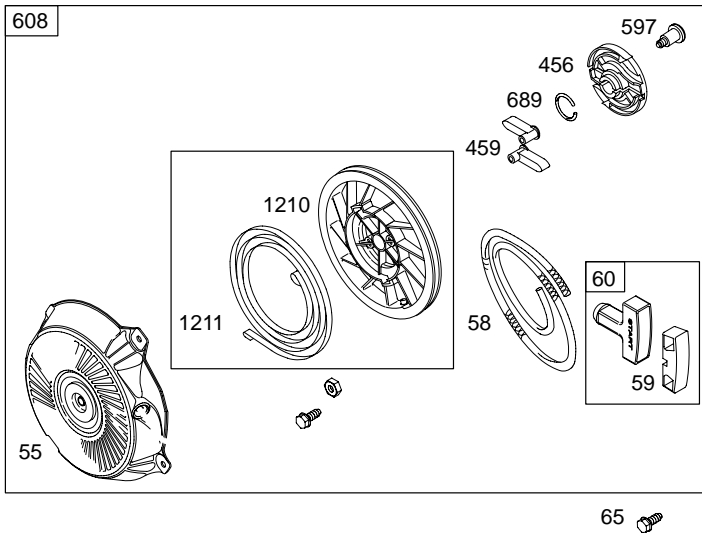

Illustrations cover a range of engines. Parts shown without corresponding text may not be used on your specific engine.
 3379-5 Assemblies include all parts shown in frames. 08/16/2005

REF. NO.	PART NO.	DESCRIPTION	REF. NO.	PART NO.	DESCRIPTION	REF. NO.	PART NO.	DESCRIPTION
1	699490	Cylinder Assembly	18A	790337	Cover-Crankcase Used on Type No(s). 0110, 0112, 0113, 0114, 0115, 0118, 0119, 0122, 0123, 0124, 0125, 0127, 0128, 0129.	32	691664	Screw (Connecting Rod)
2	399269	Kit-Bushing/Seal (Magneto Side)				32A	695759	Screw (Connecting Rod)
3	★299819	Seal-Oil (Magneto Side)				33	499642	Valve-Exhaust
5	699486	Head-Cylinder				34	499641	Valve-Intake
7	★∅698210	Gasket-Cylinder Head	18D	790330	Cover-Crankcase Used on Type No(s). 0111, 0121, 0126, 0130.	35	691304	Spring-Valve (Intake)
11	812208	Tube-Breather (Flat Panel Air Cleaner)				36	691304	Spring-Valve (Exhaust)
12	★699485	Gasket-Crankcase	20	★692550	Seal-Oil (PTO Side)	37	699661	Guard-Flywheel
13	699482	Screw (Cylinder Head)	21	281658	Cap-Oil Fill	38	698557	Screw (Shut Off Valve)
15	691686	Plug-Oil Drain (Square Head)	22	699478	Screw (Crankcase Cover/ Sump)	40	692194	Retainer-Valve
15A	691682	Plug-Oil Drain (Flush)	23	699488	Flywheel ————— Note ————— 699514 Flywheel Used on Type No(s). 0121.	45	690977	Tappet-Valve
16	699835	Crankshaft Used on Type No(s). 0112, 0115. ————— Note ————— 699443 Crankshaft Used on Type No(s). 0113, 0114, 0124, 0125. 790329 Crankshaft Used on Type No(s). 0111, 0121, 0126, 0130. 698879 Crankshaft Used on Type No(s). 0110, 0118, 0119, 0122, 0123, 0127, 0128, 0129, 0132. 699452 Crankshaft Used on Type No(s). 0120.	24	222698	Key-Flywheel	46A	696813	Camshaft
			25	499627	Piston Assembly (Standard) ————— Note ————— 692789 Piston Assembly (.020" Oversize)	51★◆∅692555		Gasket-Intake
			26	499631	Ring Set (Standard) ————— Note ————— 692786 Ring Set (.020" Oversize)	55	798148	Housing-Rewind Starter
			27	691866	Lock-Piston Pin	58	66574	Rope-Starter (Cut to Required Length)
			28	499423	Pin-Piston	59	490653	Grip-Insert
			29	690124	Rod-Connecting	60	490652	Grip-Starter Rope
			30	791584	Dipper-Connecting Rod	65	699228	Screw (Rewind Starter)
17	692517	Bearing-Ball				78	699205	Screw (Flywheel Guard)
17A	690824	Bearing-Ball				82	807421	Screw (Gear Reduction Case)
						86	790332	Cover-Gear
						88	790333	Gasket-Gear Reduction Cover
						95A	698544	Screw (Throttle Valve)
						97A	698542	Shaft-Throttle
						98B	698551	Kit-Idle Speed
						104A	◆698536	Pin-Float Hinge