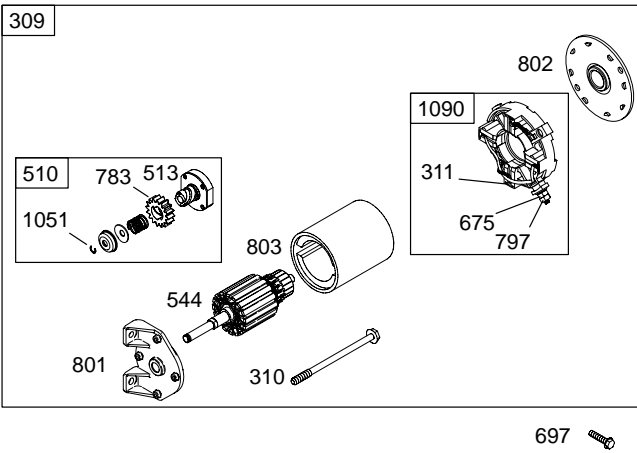

Illustrations cover a range of engines. Parts shown without corresponding text may not be used on your specific engine.
 3379-5 Assemblies include all parts shown in frames. 08/16/2005

REF. NO.	PART NO.	DESCRIPTION	REF. NO.	PART NO.	DESCRIPTION	REF. NO.	PART NO.	DESCRIPTION
1	699490	Cylinder Assembly	18A	790337	Cover-Crankcase Used on Type No(s). 0110, 0112, 0113, 0114, 0115, 0118, 0119, 0122, 0123, 0124, 0125, 0127, 0128, 0129.	32	691664	Screw (Connecting Rod)
2	399269	Kit-Bushing/Seal (Magneto Side)				32A	695759	Screw (Connecting Rod)
3	★299819	Seal-Oil (Magneto Side)				33	499642	Valve-Exhaust
5	699486	Head-Cylinder				34	499641	Valve-Intake
7	★∅698210	Gasket-Cylinder Head	18D	790330	Cover-Crankcase Used on Type No(s). 0111, 0121, 0126, 0130.	35	691304	Spring-Valve (Intake)
11	812208	Tube-Breather (Flat Panel Air Cleaner)				36	691304	Spring-Valve (Exhaust)
12	★699485	Gasket-Crankcase	20	★692550	Seal-Oil (PTO Side)	37	699661	Guard-Flywheel
13	699482	Screw (Cylinder Head)	21	281658	Cap-Oil Fill	38	698557	Screw (Shut Off Valve)
15	691686	Plug-Oil Drain (Square Head)	22	699478	Screw (Crankcase Cover/ Sump)	40	692194	Retainer-Valve
15A	691682	Plug-Oil Drain (Flush)	23	699488	Flywheel ————— Note ————— 699514 Flywheel Used on Type No(s). 0121.	45	690977	Tappet-Valve
16	699835	Crankshaft Used on Type No(s). 0112, 0115. ————— Note ————— 699443 Crankshaft Used on Type No(s). 0113, 0114, 0124, 0125. 790329 Crankshaft Used on Type No(s). 0111, 0121, 0126, 0130. 698879 Crankshaft Used on Type No(s). 0110, 0118, 0119, 0122, 0123, 0127, 0128, 0129, 0132. 699452 Crankshaft Used on Type No(s). 0120.	24	222698	Key-Flywheel	46A	696813	Camshaft
			25	499627	Piston Assembly (Standard) ————— Note ————— 692789 Piston Assembly (.020" Oversize)	51★◆∅692555		Gasket-Intake
			26	499631	Ring Set (Standard) ————— Note ————— 692786 Ring Set (.020" Oversize)	55	798148	Housing-Rewind Starter
			27	691866	Lock-Piston Pin	58	66574	Rope-Starter (Cut to Required Length)
			28	499423	Pin-Piston	59	490653	Grip-Insert
			29	690124	Rod-Connecting	60	490652	Grip-Starter Rope
			30	791584	Dipper-Connecting Rod	65	699228	Screw (Rewind Starter)
17	692517	Bearing-Ball				78	699205	Screw (Flywheel Guard)
17A	690824	Bearing-Ball				82	807421	Screw (Gear Reduction Case)
						86	790332	Cover-Gear
						88	790333	Gasket-Gear Reduction Cover
						95A	698544	Screw (Throttle Valve)
						97A	698542	Shaft-Throttle
						98B	698551	Kit-Idle Speed
						104A	◆698536	Pin-Float Hinge