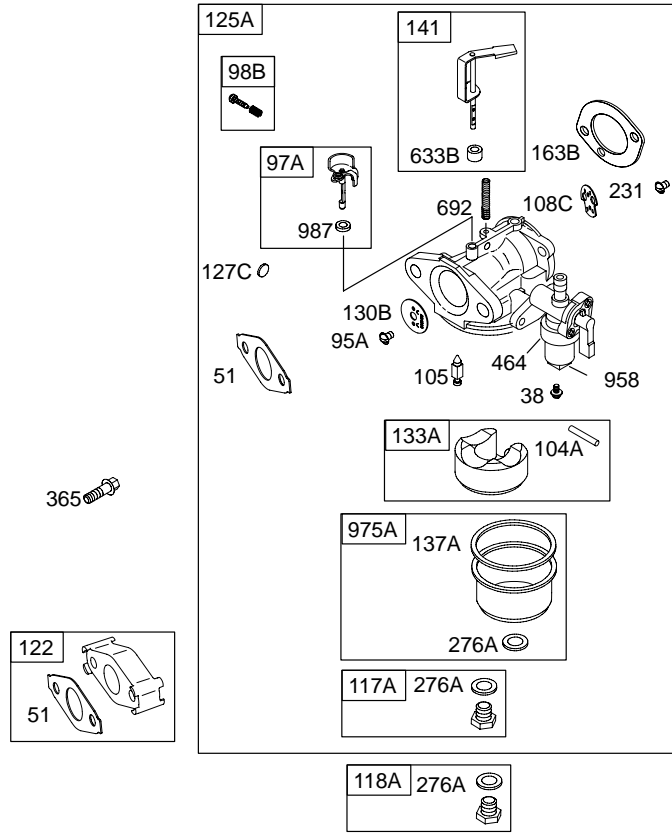

Illustrations cover a range of engines. Parts shown without corresponding text may not be used on your specific engine.
 3379-5 Assemblies include all parts shown in frames. 08/16/2005

REF. NO.	PART NO.	DESCRIPTION	REF. NO.	PART NO.	DESCRIPTION	REF. NO.	PART NO.	DESCRIPTION
1	699490	Cylinder Assembly	18A	790337	Cover-Crankcase Used on Type No(s). 0110, 0112, 0113, 0114, 0115, 0118, 0119, 0122, 0123, 0124, 0125, 0127, 0128, 0129.	32	691664	Screw (Connecting Rod)
2	399269	Kit-Bushing/Seal (Magneto Side)				32A	695759	Screw (Connecting Rod)
3	★299819	Seal-Oil (Magneto Side)				33	499642	Valve-Exhaust
5	699486	Head-Cylinder				34	499641	Valve-Intake
7	★∅698210	Gasket-Cylinder Head	18D	790330	Cover-Crankcase Used on Type No(s). 0111, 0121, 0126, 0130.	35	691304	Spring-Valve (Intake)
11	812208	Tube-Breather (Flat Panel Air Cleaner)				36	691304	Spring-Valve (Exhaust)
12	★699485	Gasket-Crankcase	20	★692550	Seal-Oil (PTO Side)	37	699661	Guard-Flywheel
13	699482	Screw (Cylinder Head)	21	281658	Cap-Oil Fill	38	698557	Screw (Shut Off Valve)
15	691686	Plug-Oil Drain (Square Head)	22	699478	Screw (Crankcase Cover/ Sump)	40	692194	Retainer-Valve
15A	691682	Plug-Oil Drain (Flush)	23	699488	Flywheel ————— Note ————— 699514 Flywheel Used on Type No(s). 0121.	45	690977	Tappet-Valve
16	699835	Crankshaft Used on Type No(s). 0112, 0115. ————— Note ————— 699443 Crankshaft Used on Type No(s). 0113, 0114, 0124, 0125. 790329 Crankshaft Used on Type No(s). 0111, 0121, 0126, 0130. 698879 Crankshaft Used on Type No(s). 0110, 0118, 0119, 0122, 0123, 0127, 0128, 0129, 0132. 699452 Crankshaft Used on Type No(s). 0120.	24	222698	Key-Flywheel	46A	696813	Camshaft
			25	499627	Piston Assembly (Standard) ————— Note ————— 692789 Piston Assembly (.020" Oversize)	51★◆∅692555		Gasket-Intake
			26	499631	Ring Set (Standard) ————— Note ————— 692786 Ring Set (.020" Oversize)	55	798148	Housing-Rewind Starter
			27	691866	Lock-Piston Pin	58	66574	Rope-Starter (Cut to Required Length)
			28	499423	Pin-Piston	59	490653	Grip-Insert
			29	690124	Rod-Connecting	60	490652	Grip-Starter Rope
			30	791584	Dipper-Connecting Rod	65	699228	Screw (Rewind Starter)
17	692517	Bearing-Ball				78	699205	Screw (Flywheel Guard)
17A	690824	Bearing-Ball				82	807421	Screw (Gear Reduction Case)
						86	790332	Cover-Gear
						88	790333	Gasket-Gear Reduction Cover
						95A	698544	Screw (Throttle Valve)
						97A	698542	Shaft-Throttle
						98B	698551	Kit-Idle Speed
						104A	◆698536	Pin-Float Hinge