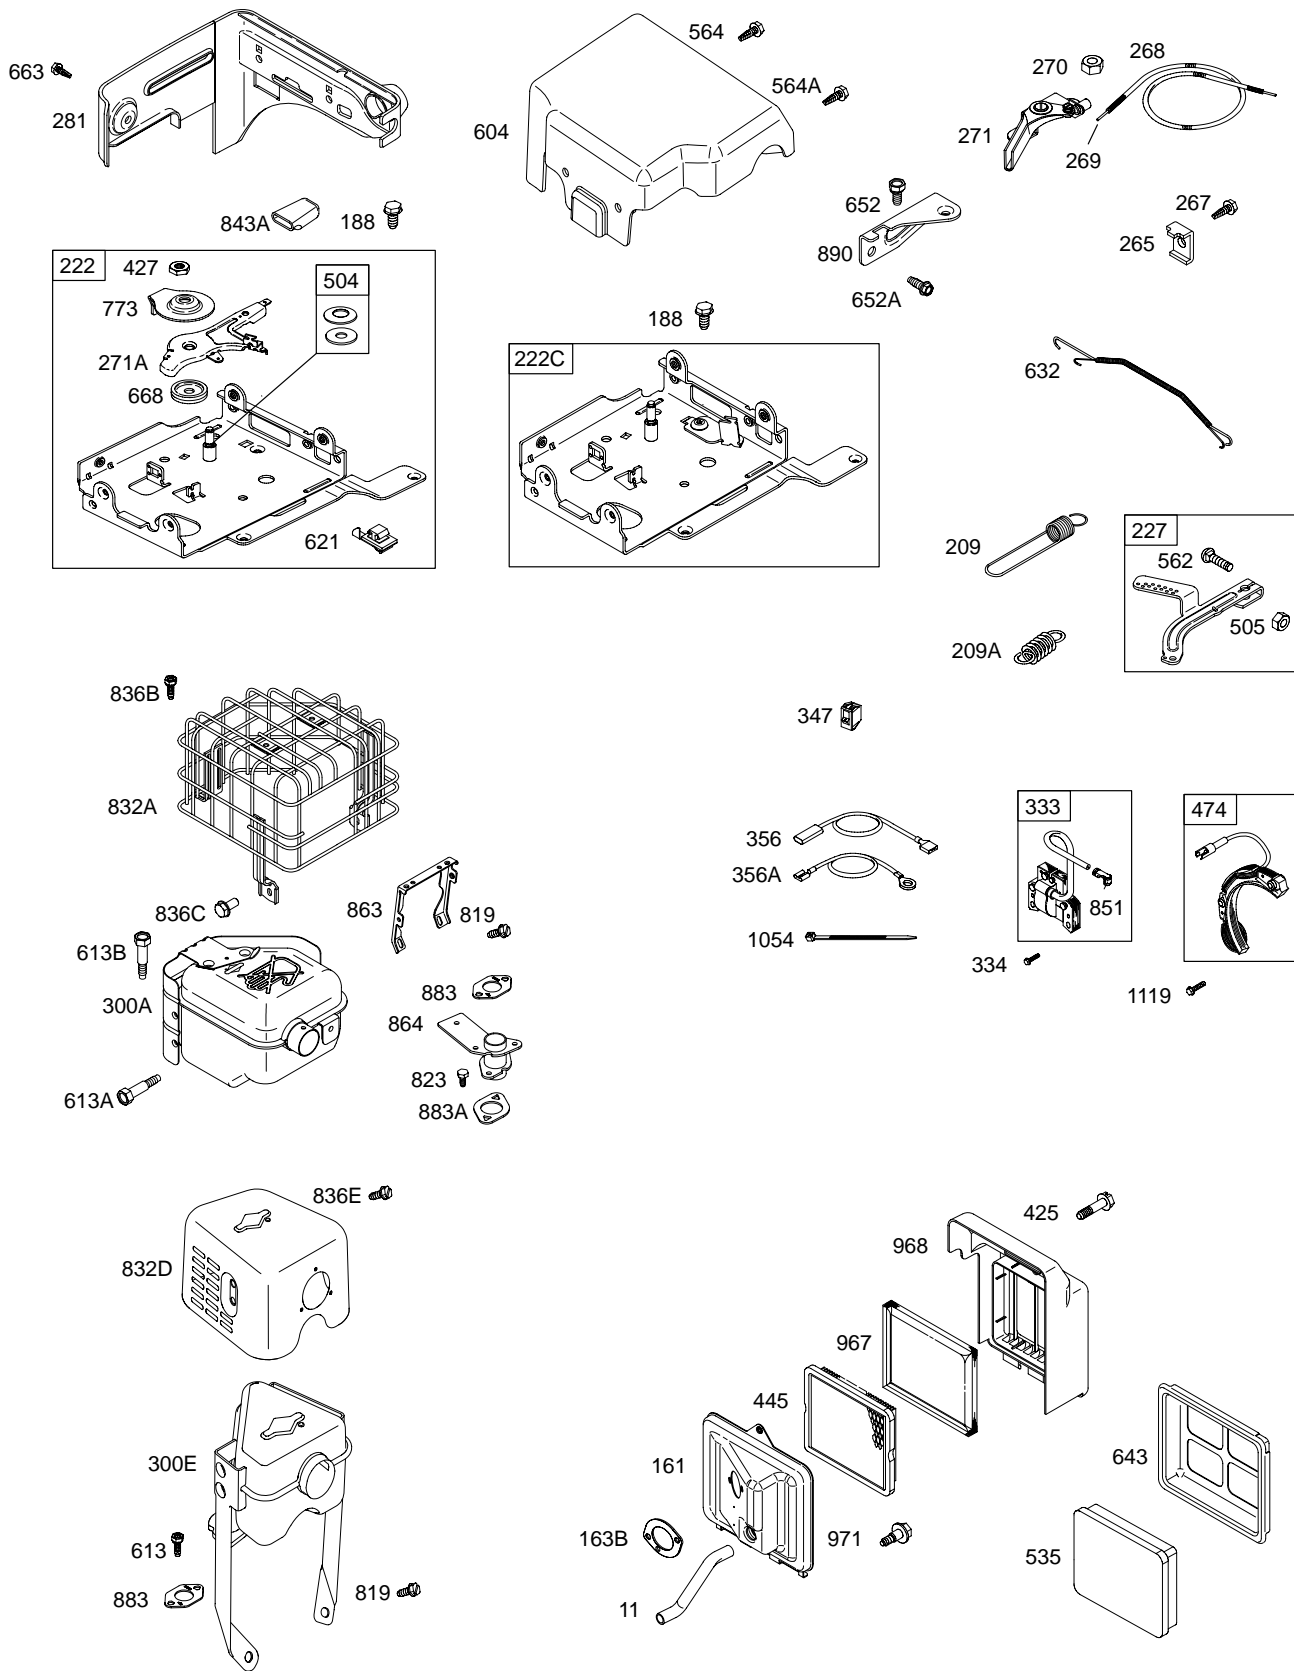

Illustrations cover a range of engines. Parts shown without corresponding text may not be used on your specific engine.
 3379-5 Assemblies include all parts shown in frames. 08/16/2005

REF. NO.	PART NO.	DESCRIPTION	REF. NO.	PART NO.	DESCRIPTION	REF. NO.	PART NO.	DESCRIPTION
1	699490	Cylinder Assembly	18A	790337	Cover-Crankcase Used on Type No(s). 0110, 0112, 0113, 0114, 0115, 0118, 0119, 0122, 0123, 0124, 0125, 0127, 0128, 0129.	32	691664	Screw (Connecting Rod)
2	399269	Kit-Bushing/Seal (Magneto Side)				32A	695759	Screw (Connecting Rod)
3	★299819	Seal-Oil (Magneto Side)				33	499642	Valve-Exhaust
5	699486	Head-Cylinder				34	499641	Valve-Intake
7	★∅698210	Gasket-Cylinder Head	18D	790330	Cover-Crankcase Used on Type No(s). 0111, 0121, 0126, 0130.	35	691304	Spring-Valve (Intake)
11	812208	Tube-Breather (Flat Panel Air Cleaner)				36	691304	Spring-Valve (Exhaust)
12	★699485	Gasket-Crankcase	20	★692550	Seal-Oil (PTO Side)	37	699661	Guard-Flywheel
13	699482	Screw (Cylinder Head)	21	281658	Cap-Oil Fill	38	698557	Screw (Shut Off Valve)
15	691686	Plug-Oil Drain (Square Head)	22	699478	Screw (Crankcase Cover/ Sump)	40	692194	Retainer-Valve
15A	691682	Plug-Oil Drain (Flush)	23	699488	Flywheel ————— Note ————— 699514 Flywheel Used on Type No(s). 0121.	45	690977	Tappet-Valve
16	699835	Crankshaft Used on Type No(s). 0112, 0115. ————— Note ————— 699443 Crankshaft Used on Type No(s). 0113, 0114, 0124, 0125. 790329 Crankshaft Used on Type No(s). 0111, 0121, 0126, 0130. 698879 Crankshaft Used on Type No(s). 0110, 0118, 0119, 0122, 0123, 0127, 0128, 0129, 0132. 699452 Crankshaft Used on Type No(s). 0120.	24	222698	Key-Flywheel	46A	696813	Camshaft
			25	499627	Piston Assembly (Standard) ————— Note ————— 692789 Piston Assembly (.020" Oversize)	51★◆∅692555		Gasket-Intake
			26	499631	Ring Set (Standard) ————— Note ————— 692786 Ring Set (.020" Oversize)	55	798148	Housing-Rewind Starter
			27	691866	Lock-Piston Pin	58	66574	Rope-Starter (Cut to Required Length)
			28	499423	Pin-Piston	59	490653	Grip-Insert
			29	690124	Rod-Connecting	60	490652	Grip-Starter Rope
			30	791584	Dipper-Connecting Rod	65	699228	Screw (Rewind Starter)
17	692517	Bearing-Ball				78	699205	Screw (Flywheel Guard)
17A	690824	Bearing-Ball				82	807421	Screw (Gear Reduction Case)
						86	790332	Cover-Gear
						88	790333	Gasket-Gear Reduction Cover
						95A	698544	Screw (Throttle Valve)
						97A	698542	Shaft-Throttle
						98B	698551	Kit-Idle Speed
						104A	◆698536	Pin-Float Hinge